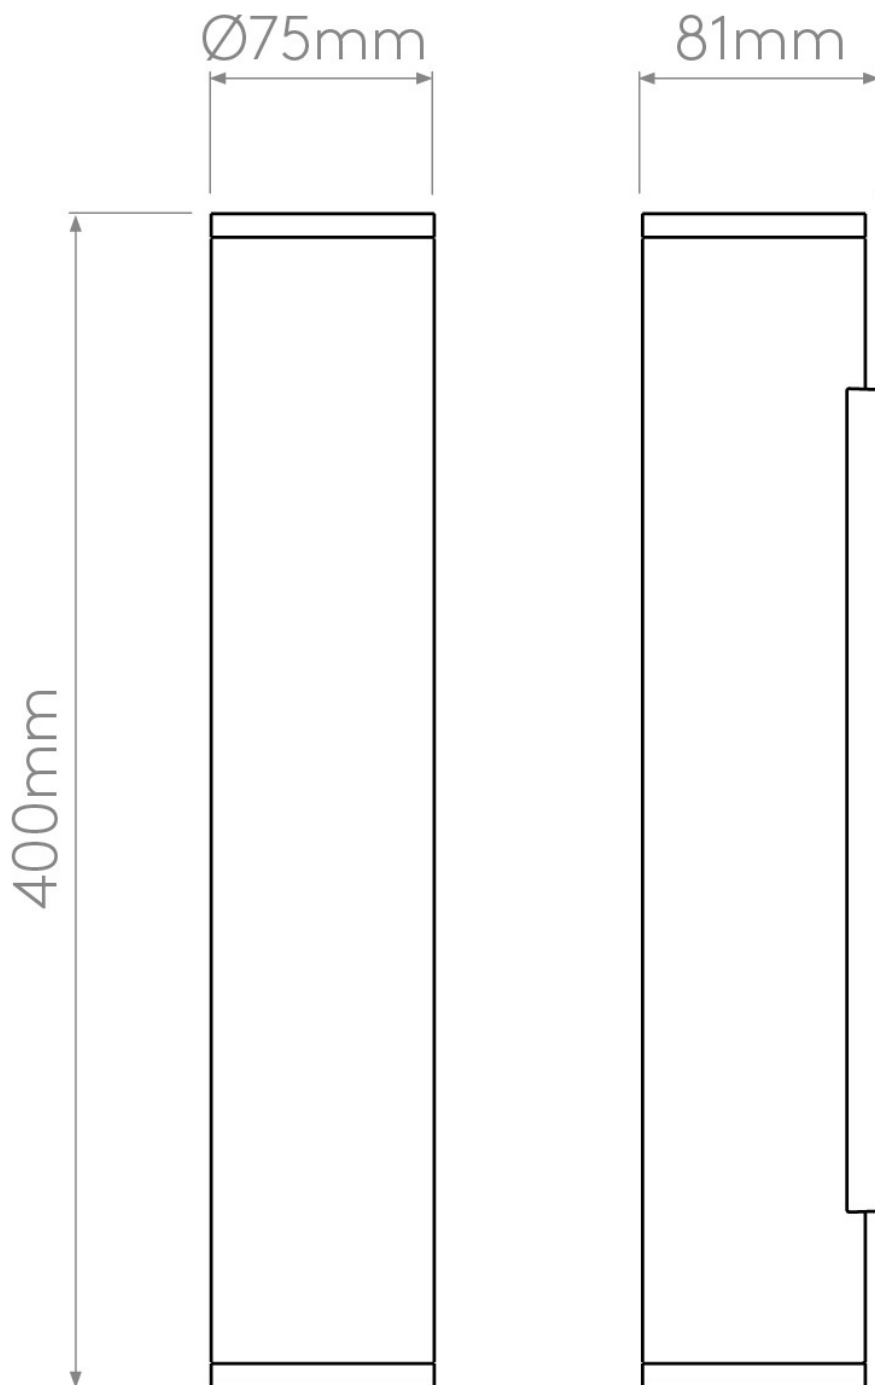

Astro Lighting - Ava 400 1428013 - IP44 Textured Black Wall Light

Please note that some dimensions may vary slightly due to manufacturing tolerances, this includes cable entry and fixing holes

CONTACT