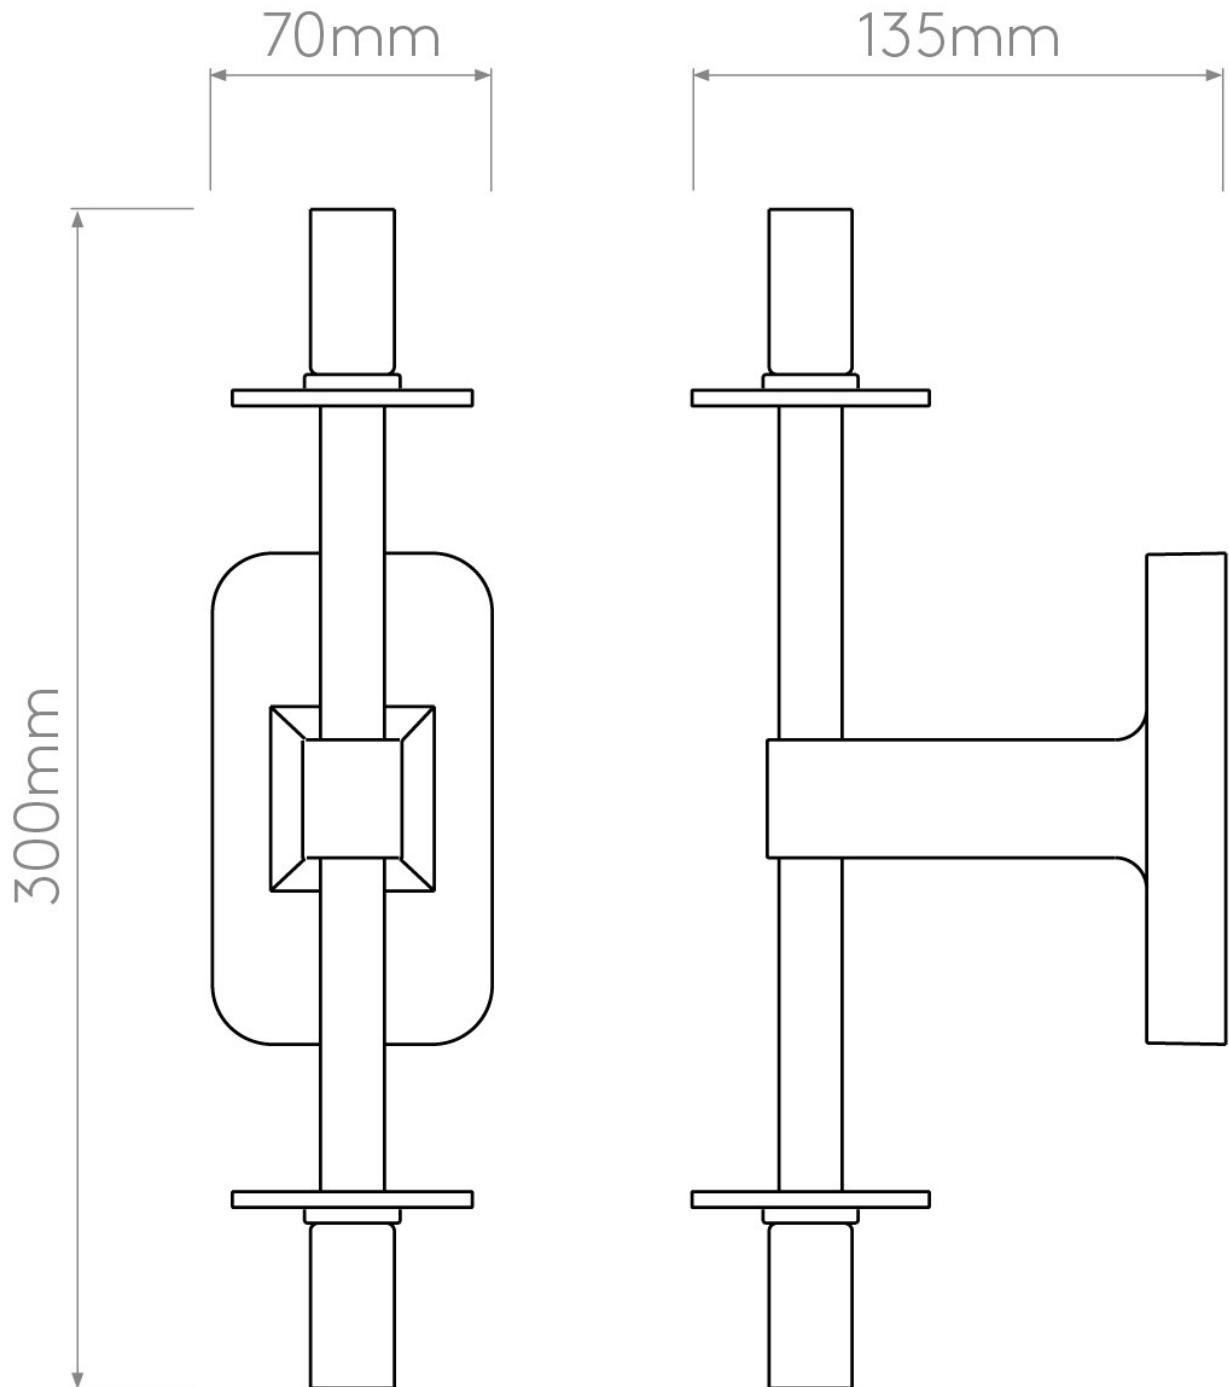

Astro Lighting - Tacoma Twin 1429002 - IP44 Polished Chrome Wall Light Excluding Shade

CONTACT