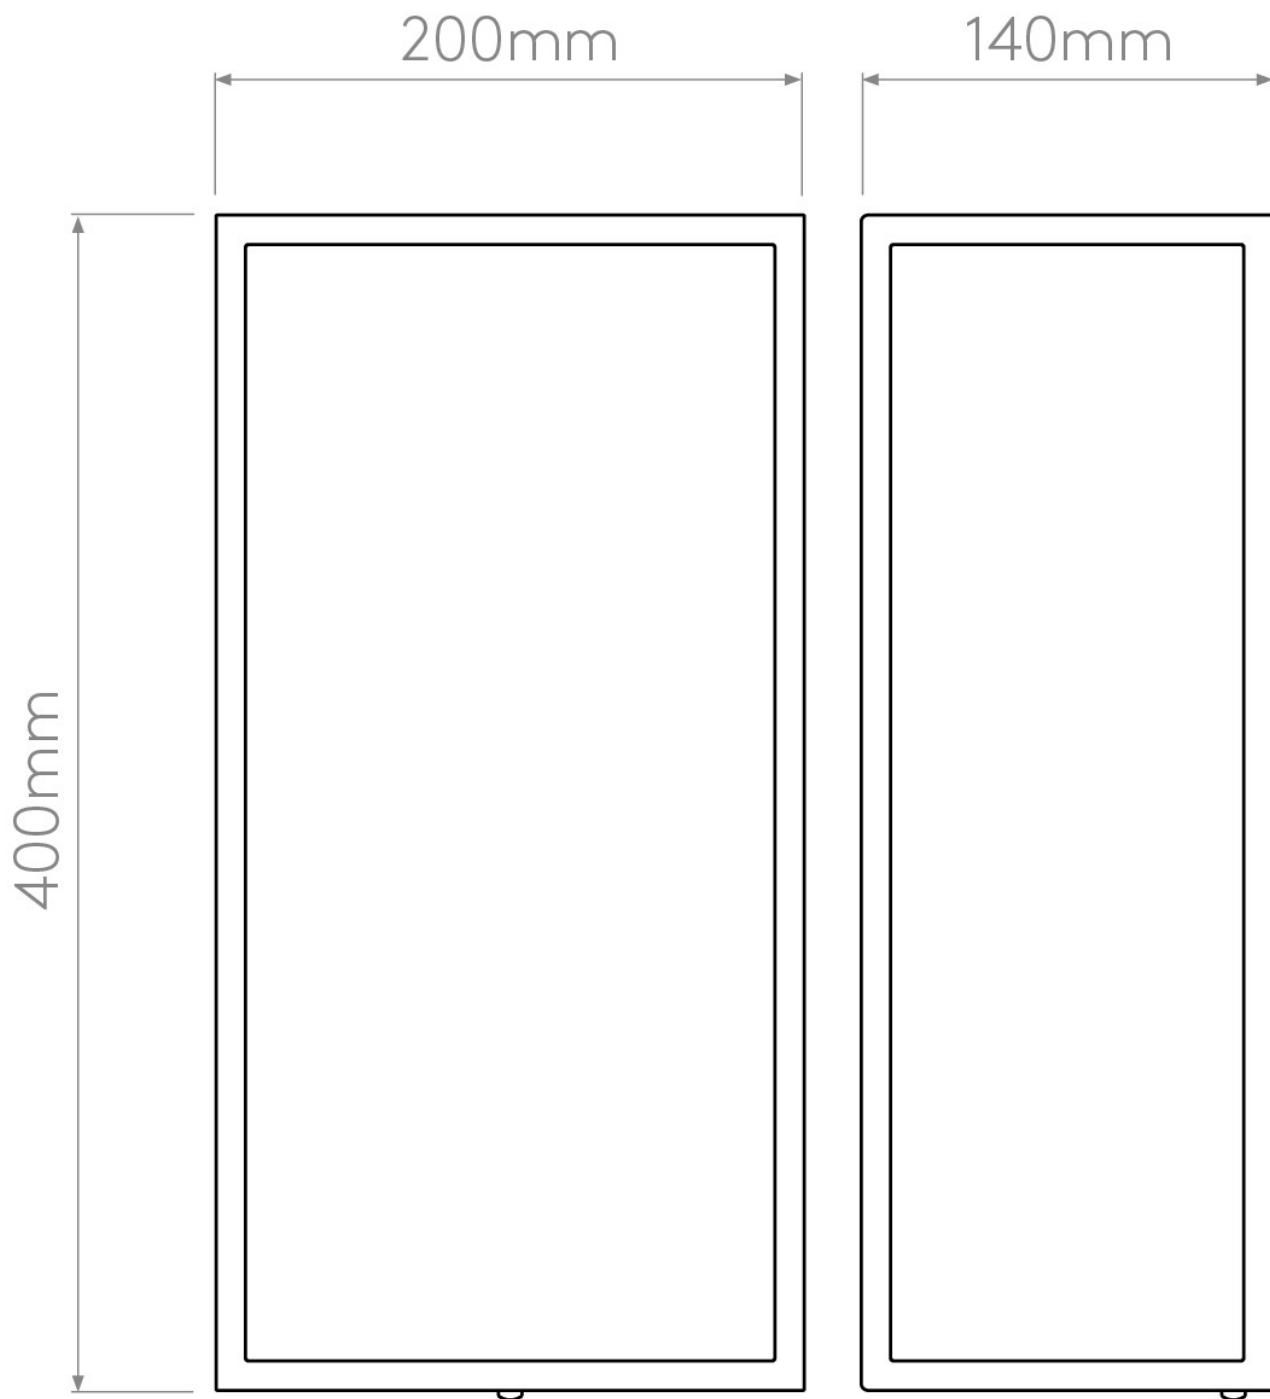

Astro Lighting - Messina 200 1183028 - IP44 Textured Black Wall Light

Please note that some dimensions may vary slightly due to manufacturing tolerances, this includes cable entry and fixing holes

CONTACT