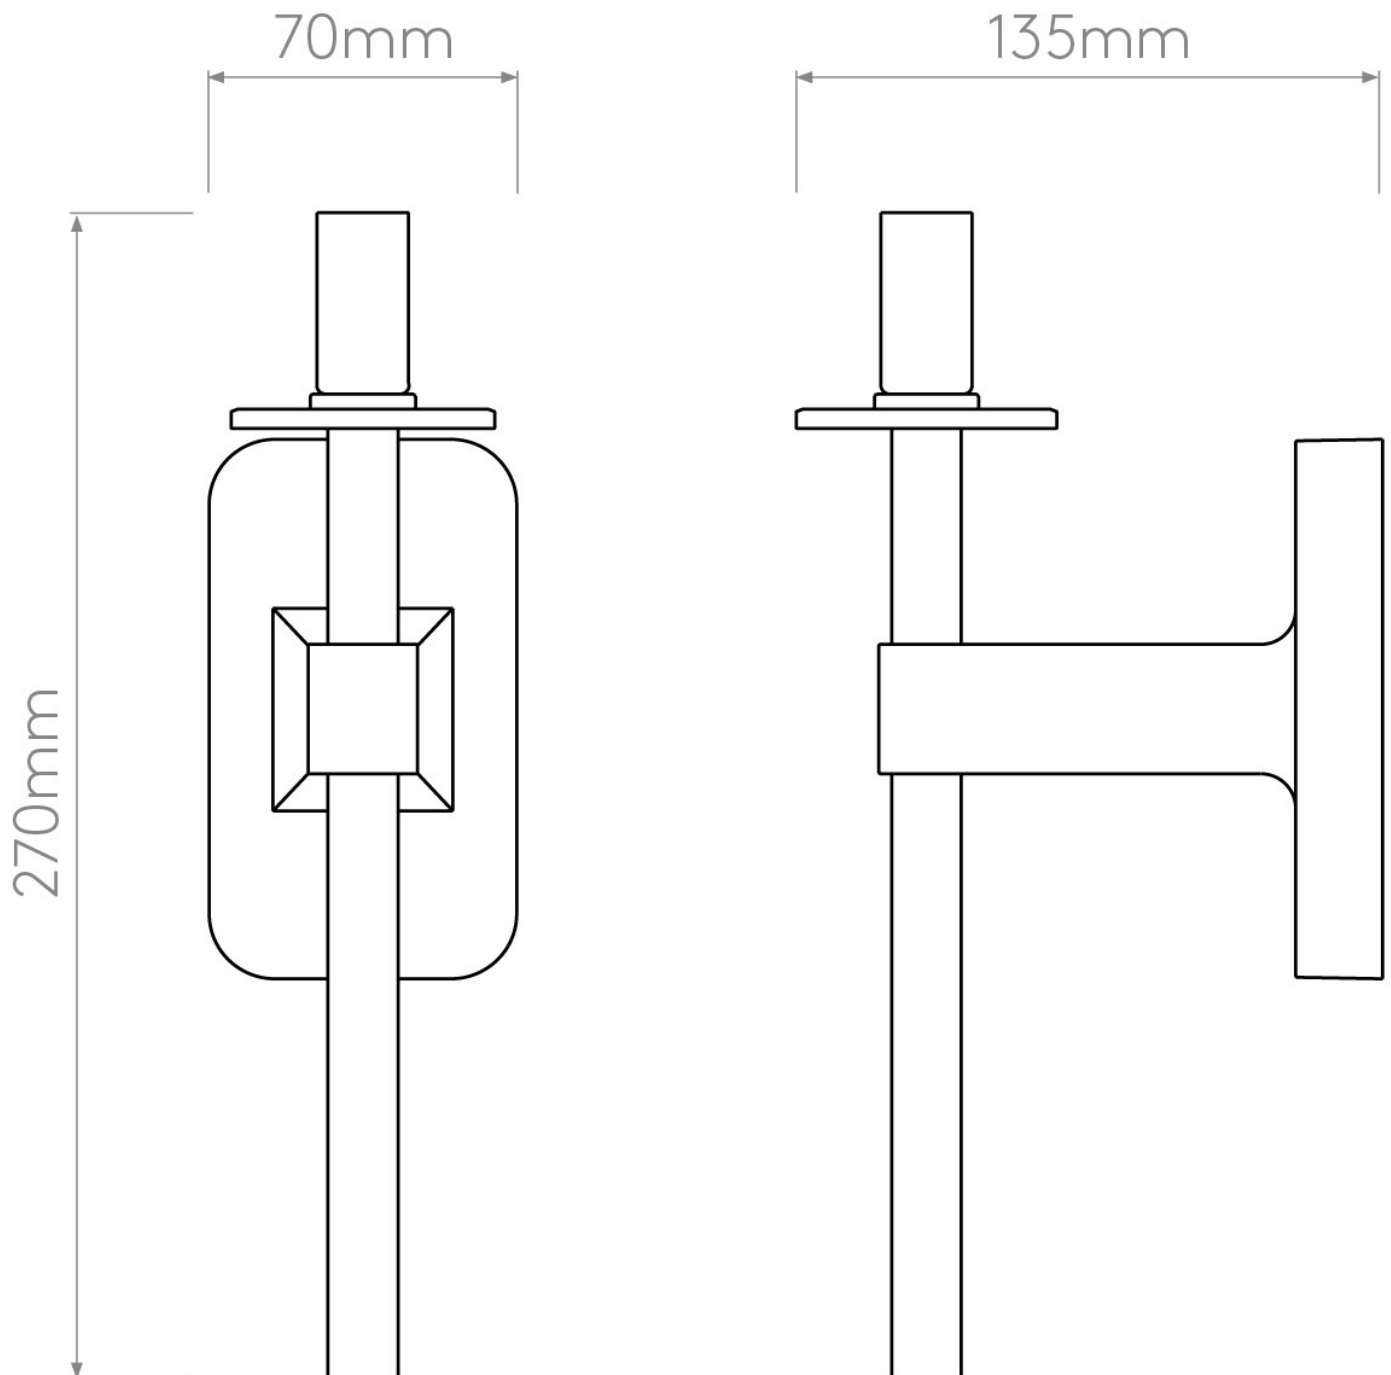

Astro Lighting - Tacoma Single 1429001 - IP44 Polished Chrome Wall Light Excluding Shade

**CONTACT**