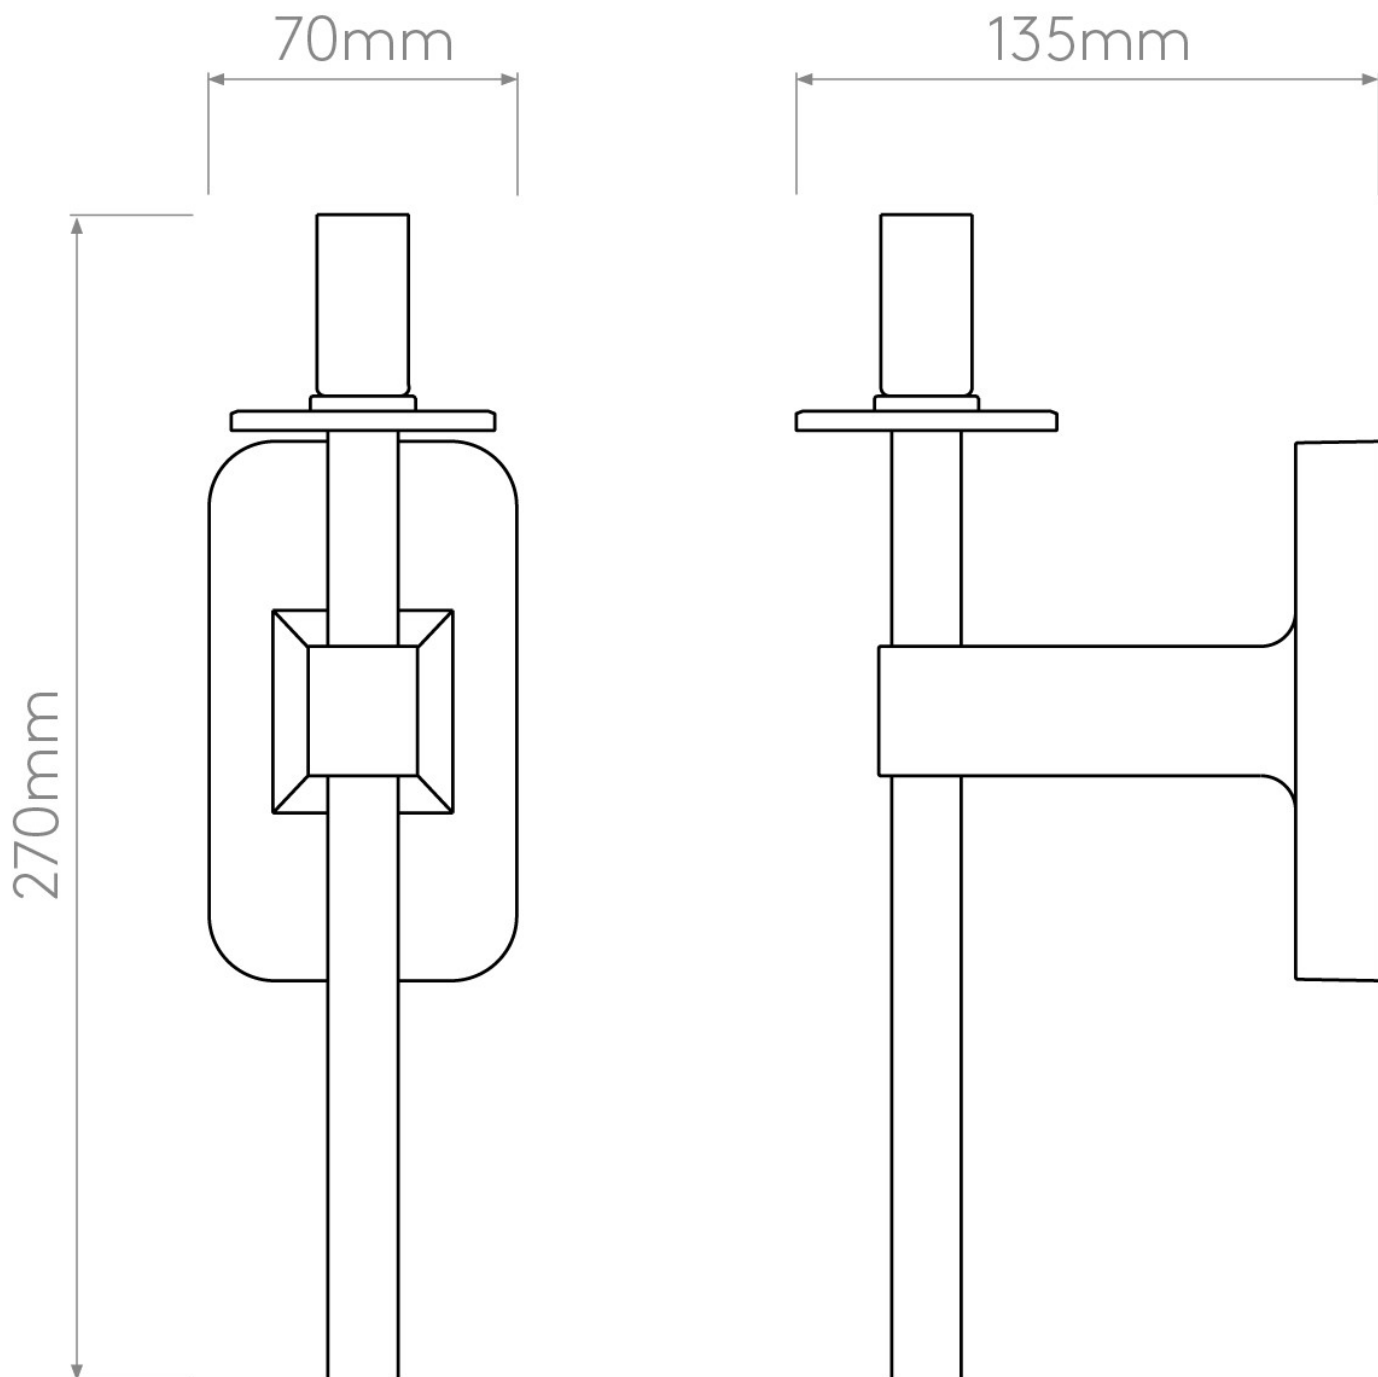

Astro Lighting - Tacoma Single 1429007 - IP44 Antique Brass Wall Light Excluding Shade

CONTACT