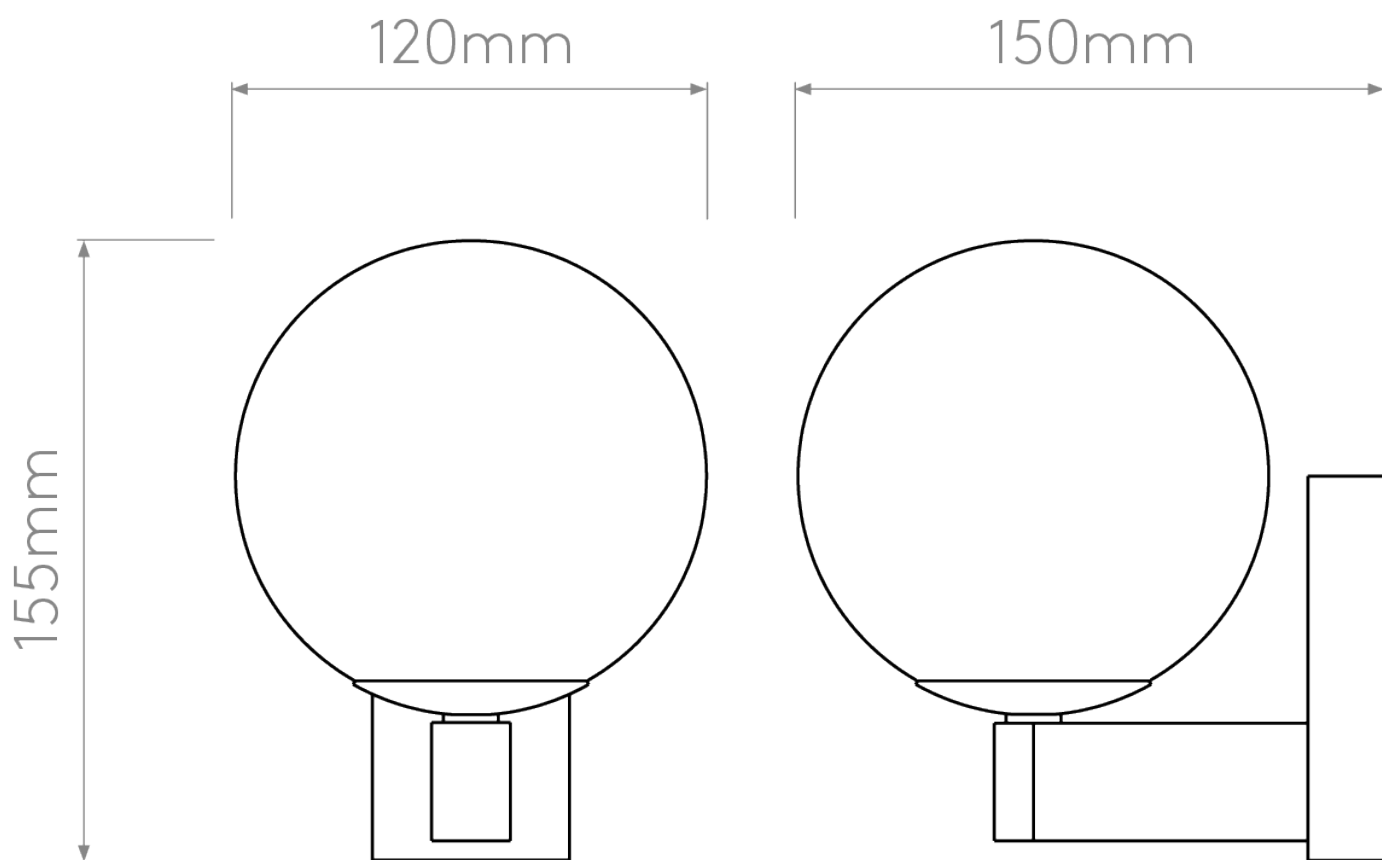

Astro Lighting - Sagara 1168003 - IP44 Matt Black Wall Light

CONTACT