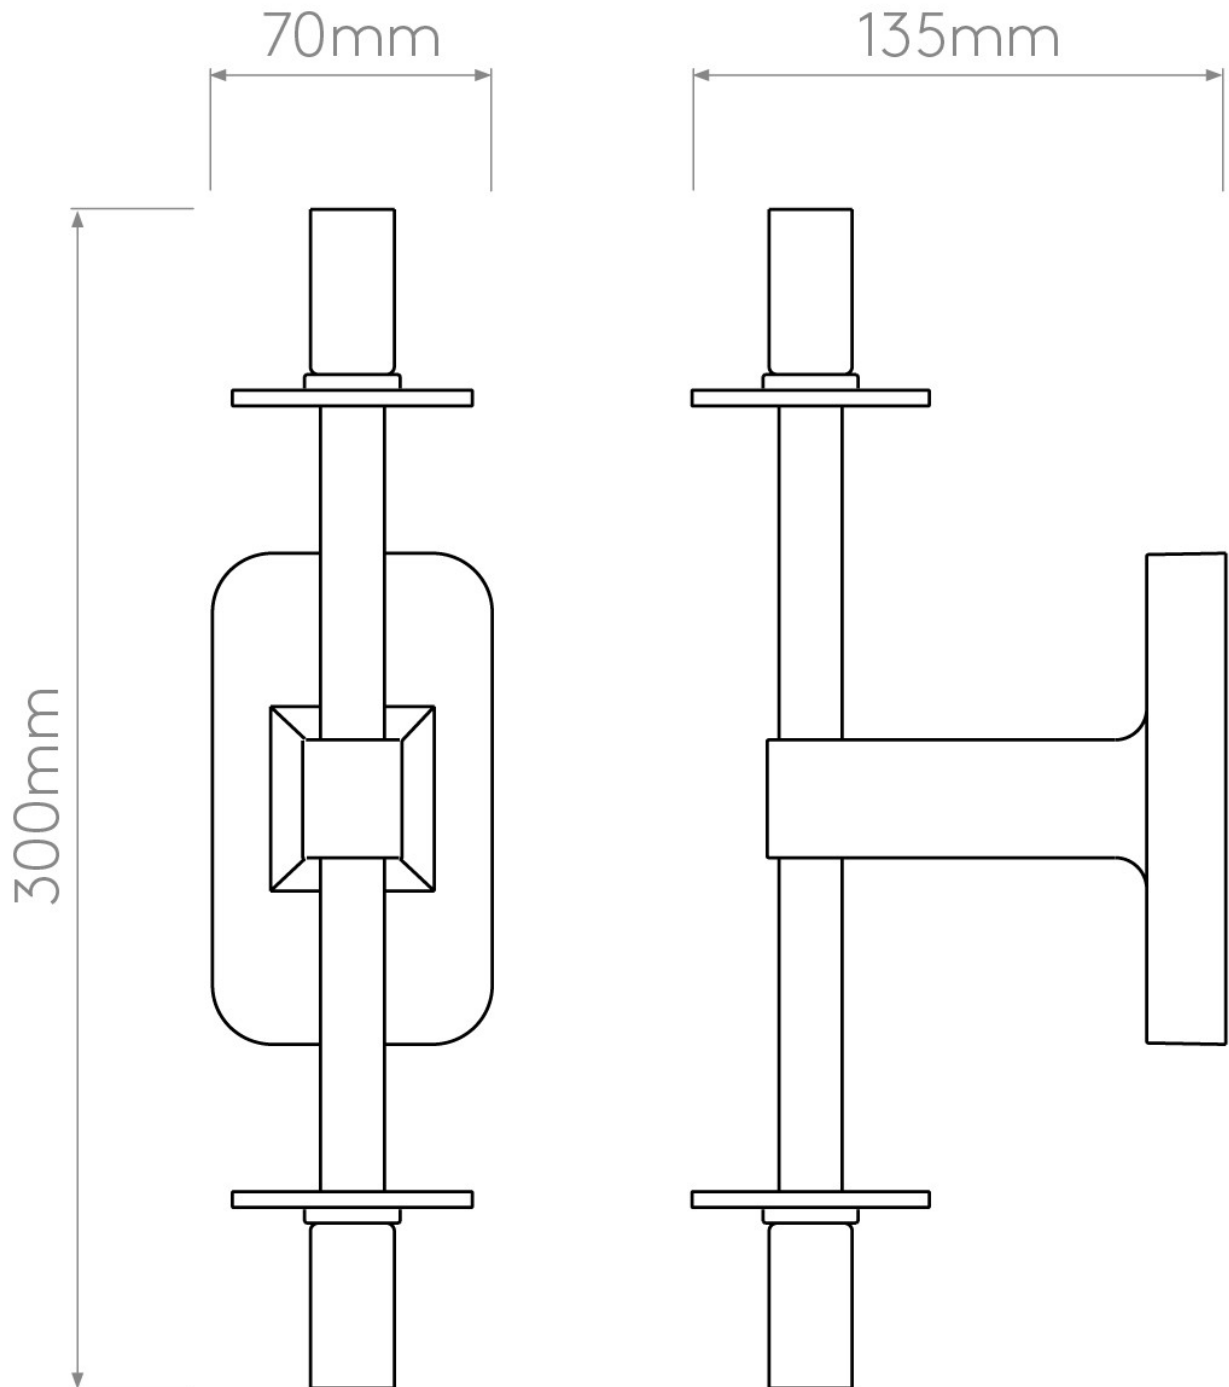

Astro Lighting - Tacoma Twin 1429008 - IP44 Antique Brass Wall Light Excluding Shade

CONTACT