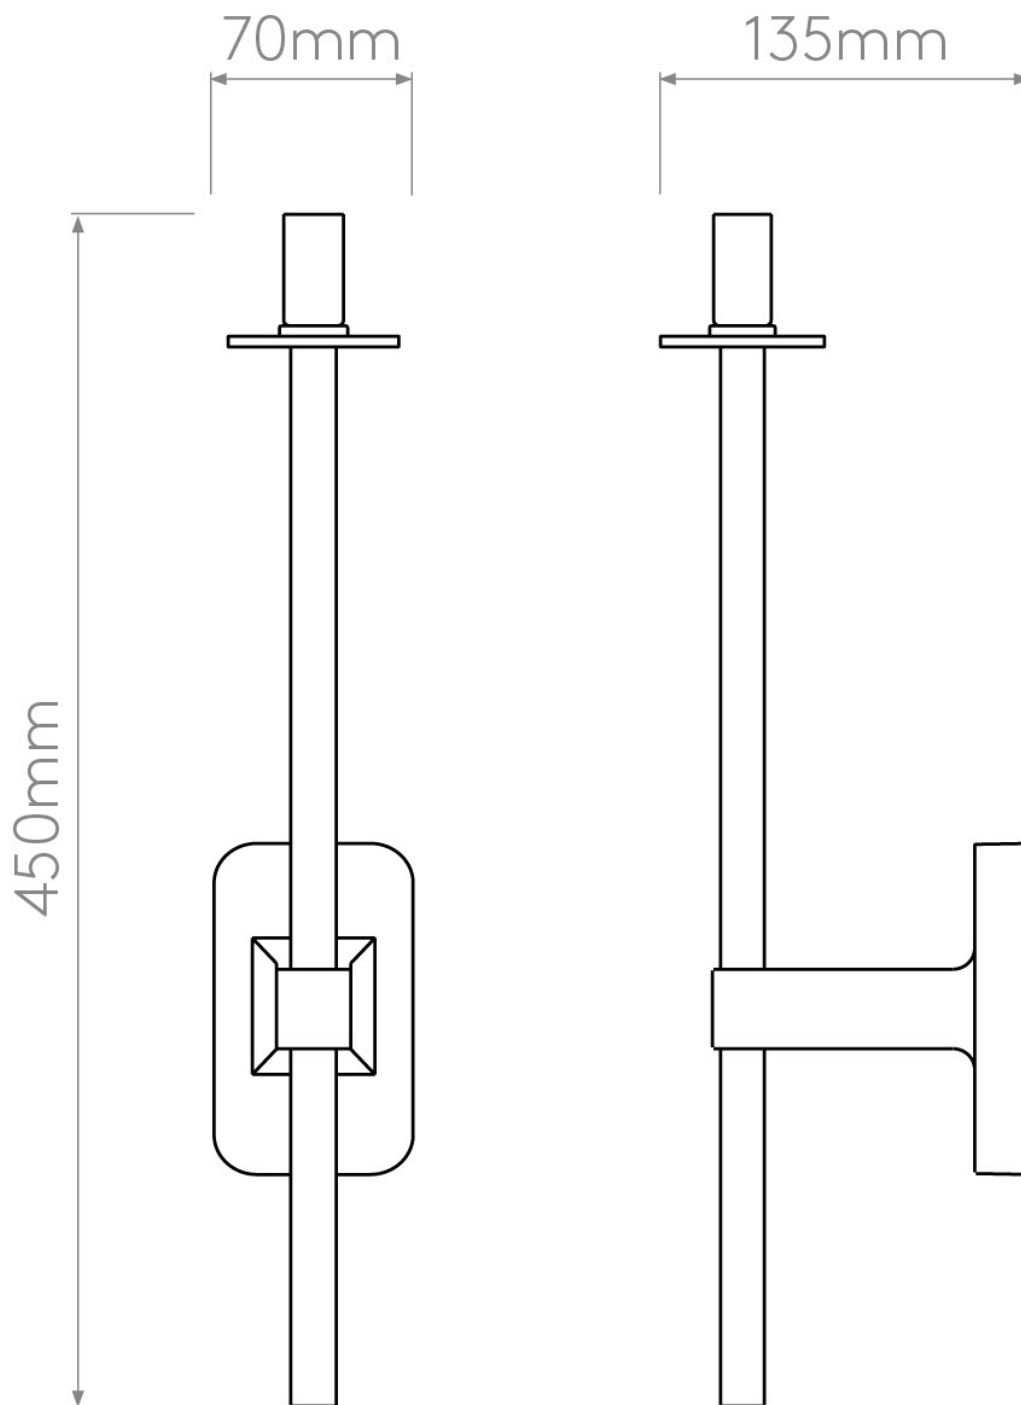

Astro Lighting - Tacoma Single Grande 1429006 - IP44 Matt Black Wall Light Excluding Shade

CONTACT