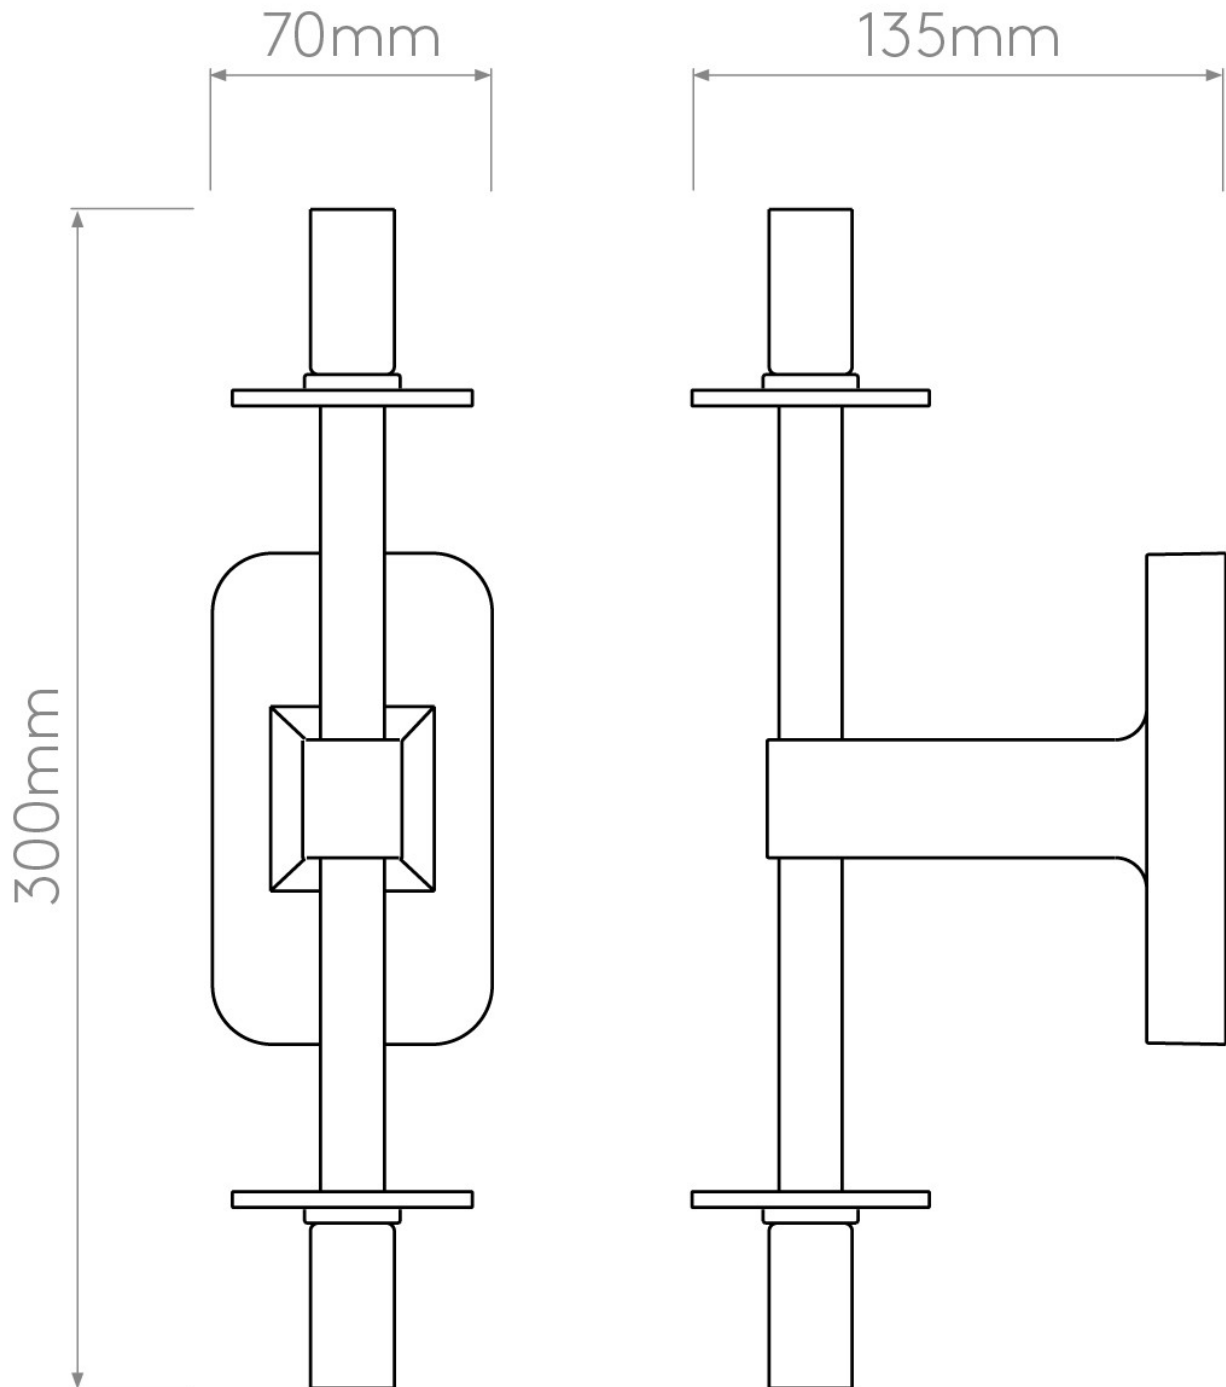

Astro Lighting - Tacoma Twin 1429005 - IP44 Matt Black Wall Light Excluding Shade

CONTACT