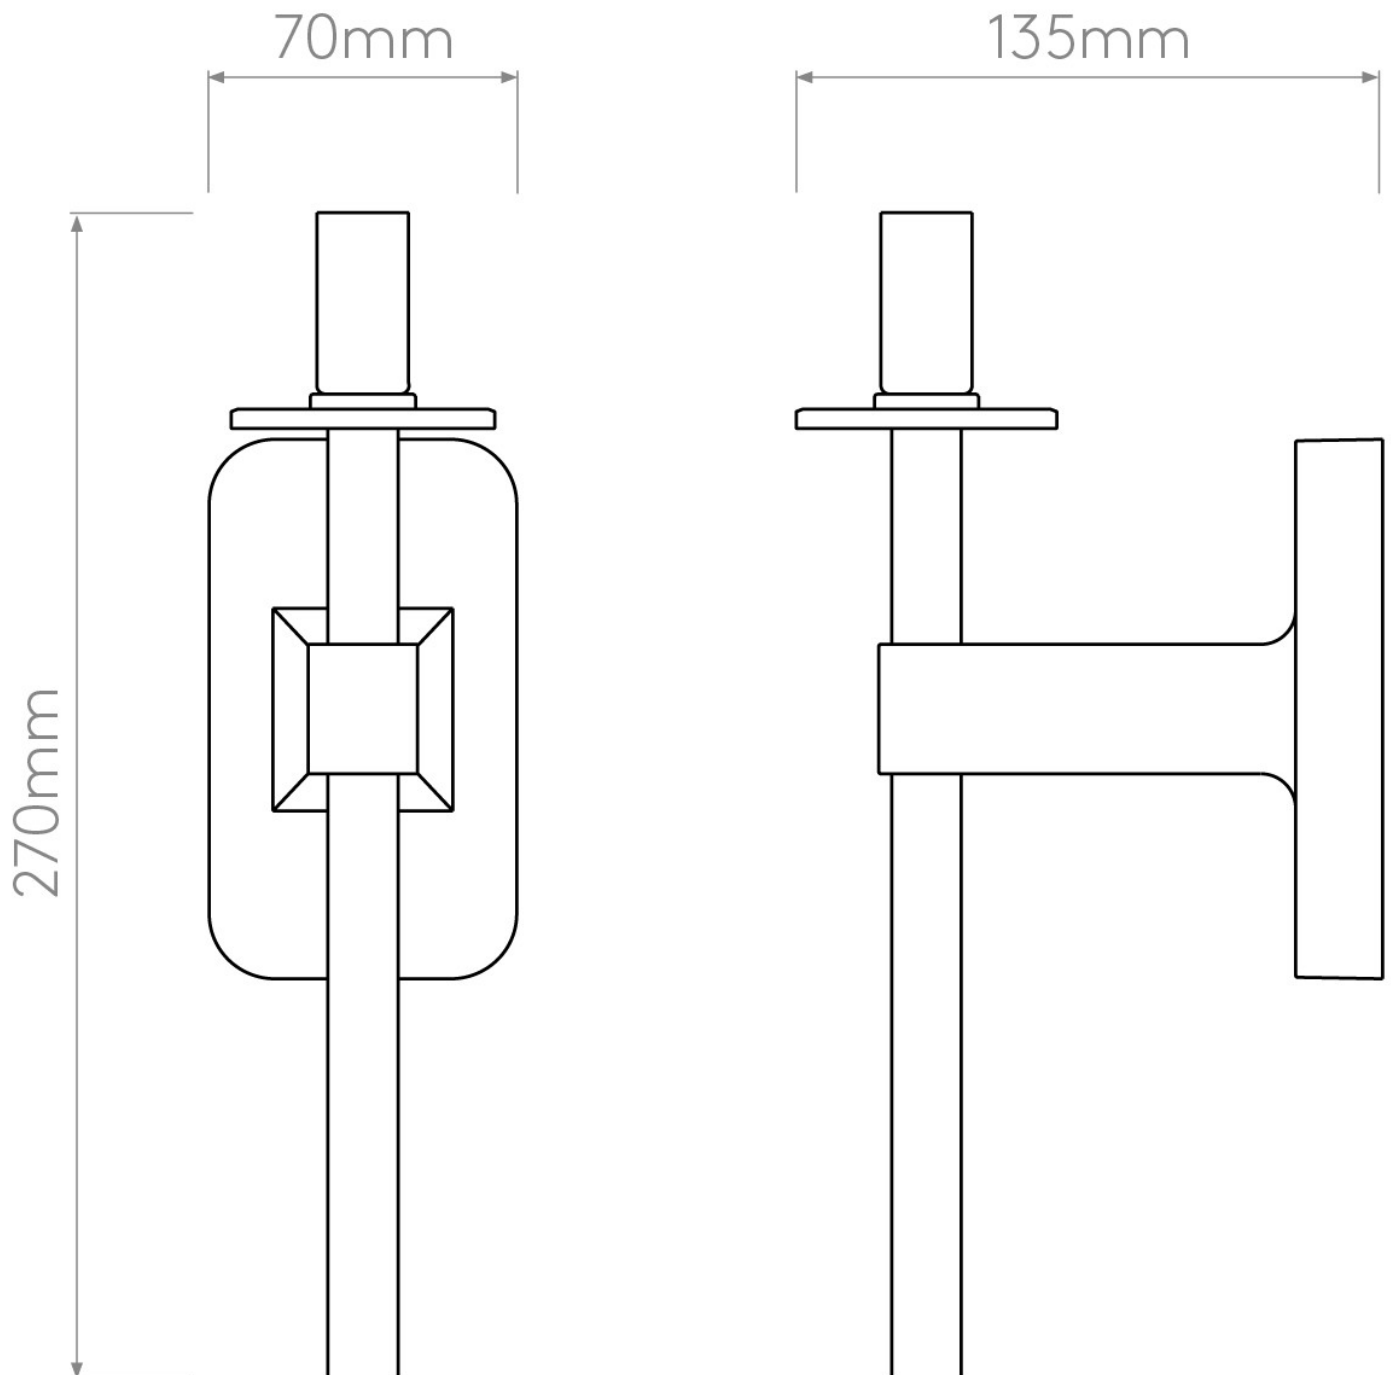

Astro Lighting - Tacoma Single 1429001 & 5036004 - IP44 Polished Chrome Wall Light with White Ribbed Glass Shade

CONTACT