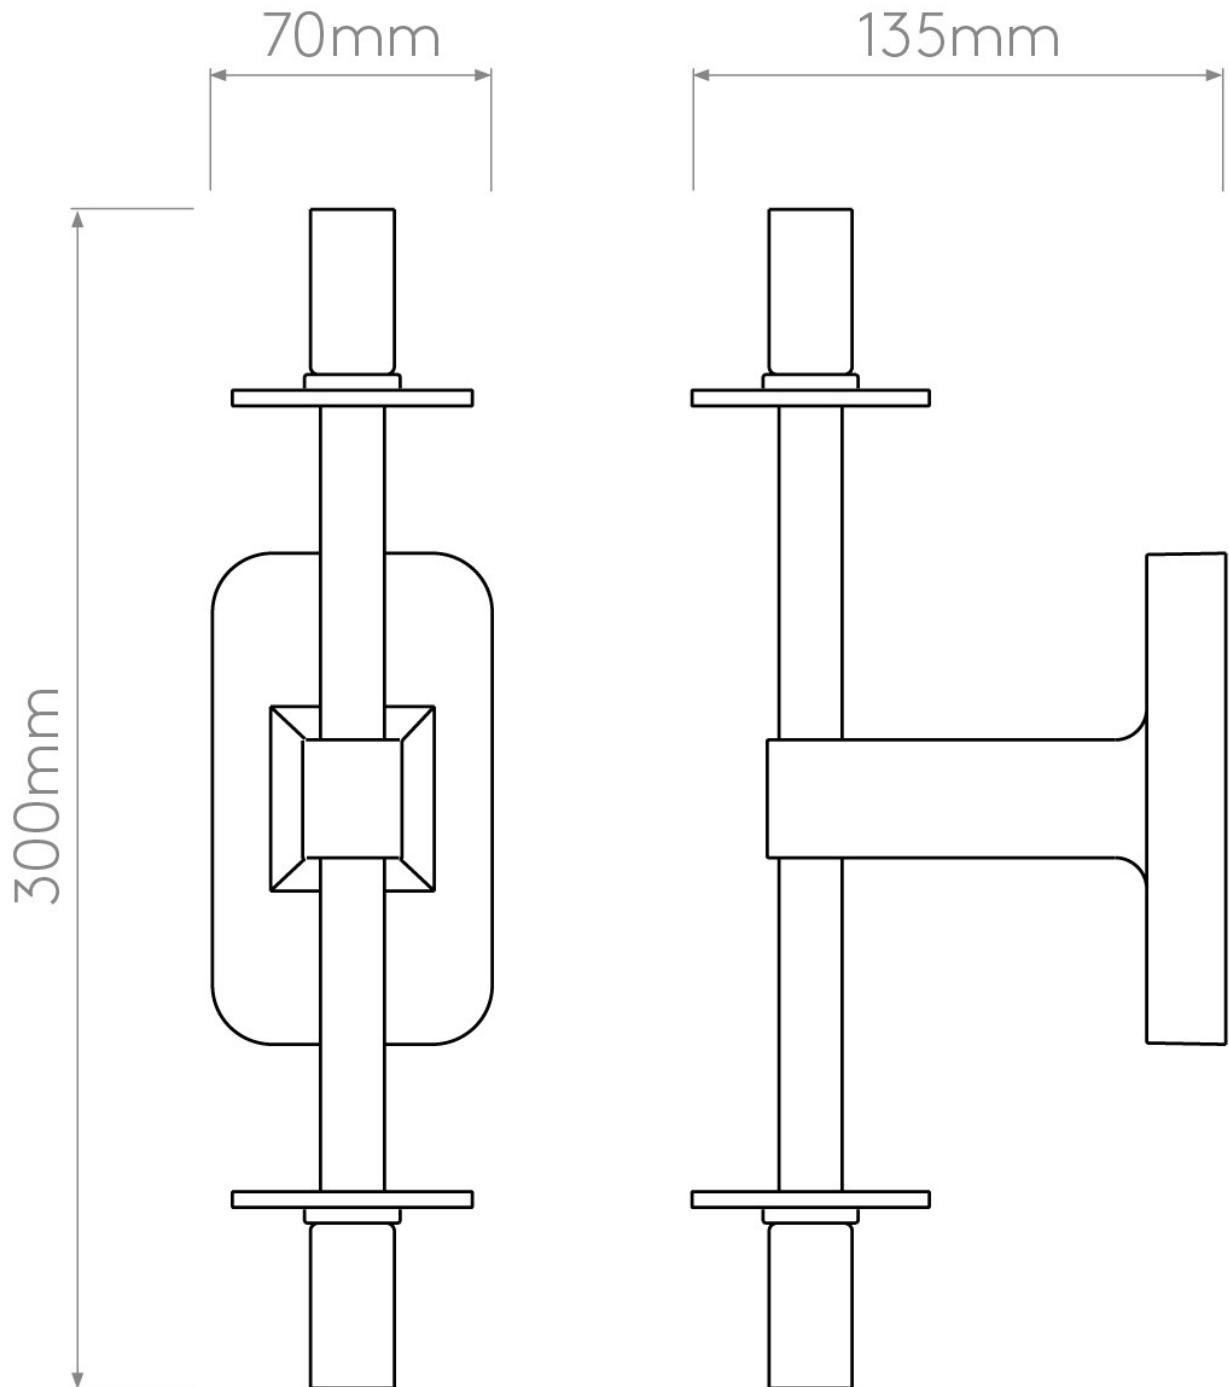

Astro Lighting - Tacoma Twin 1429002 & 5036001 - IP44 Polished Chrome Wall Light with White Glass Shades

CONTACT