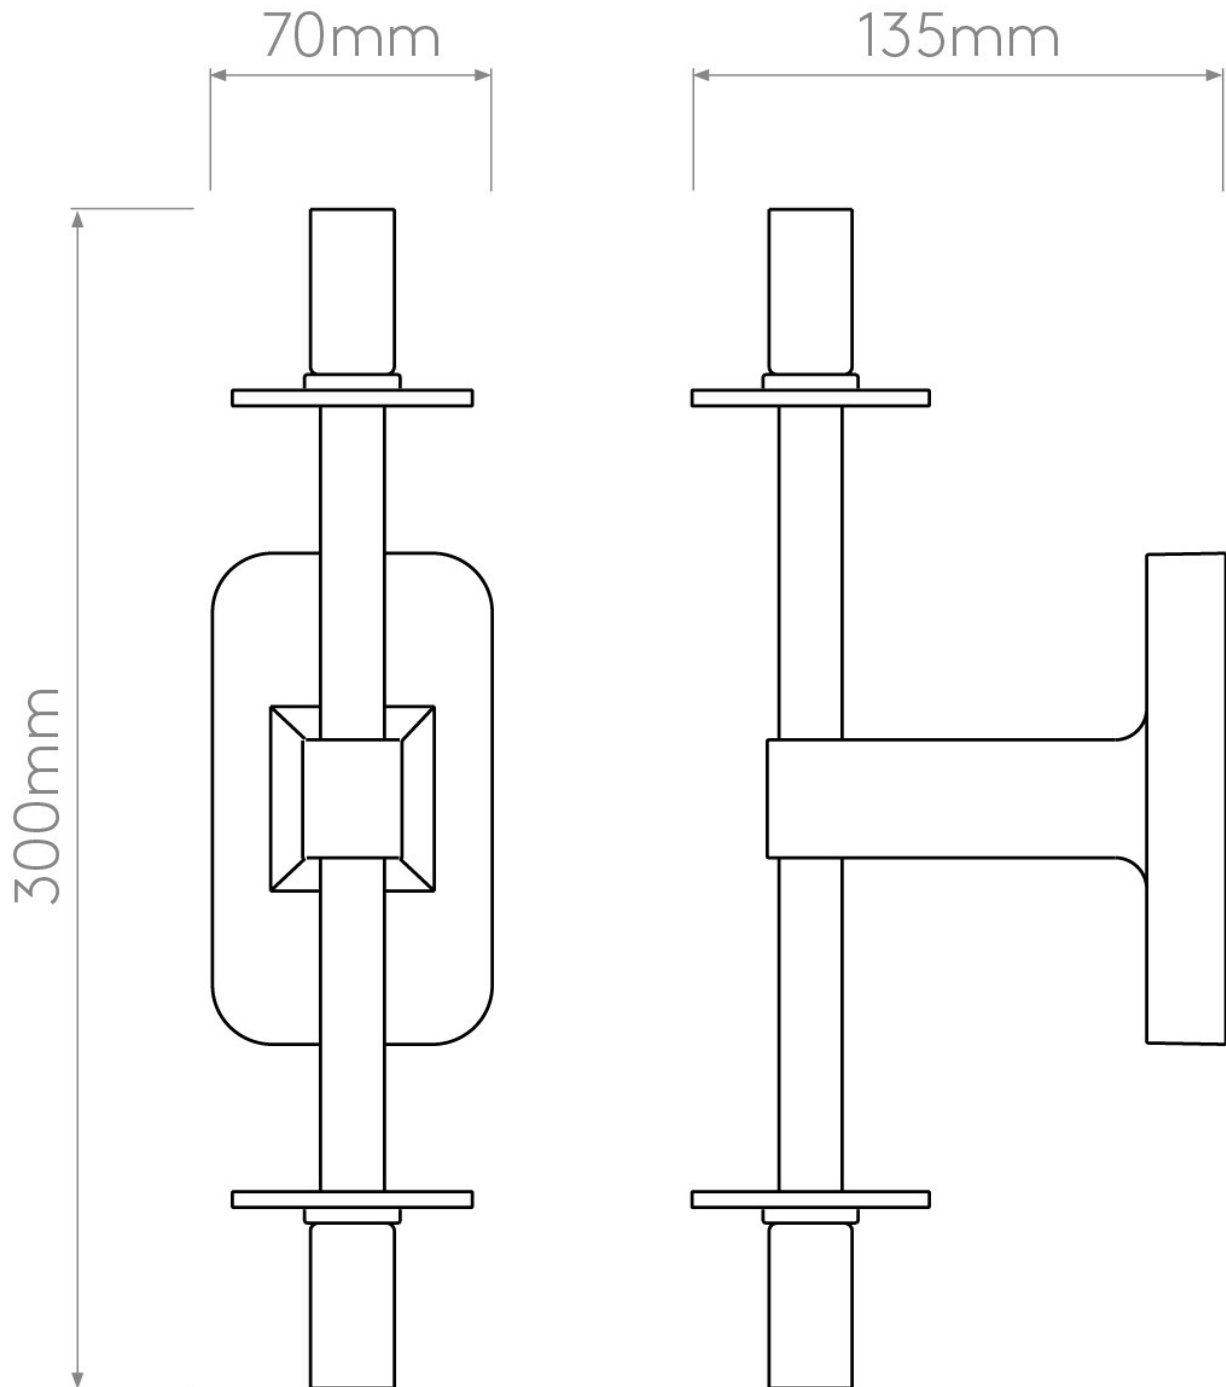

Astro Lighting - Tacoma Twin 1429002 & 5036004 - IP44 Polished Chrome Wall Light with White Ribbed Glass Shades

CONTACT