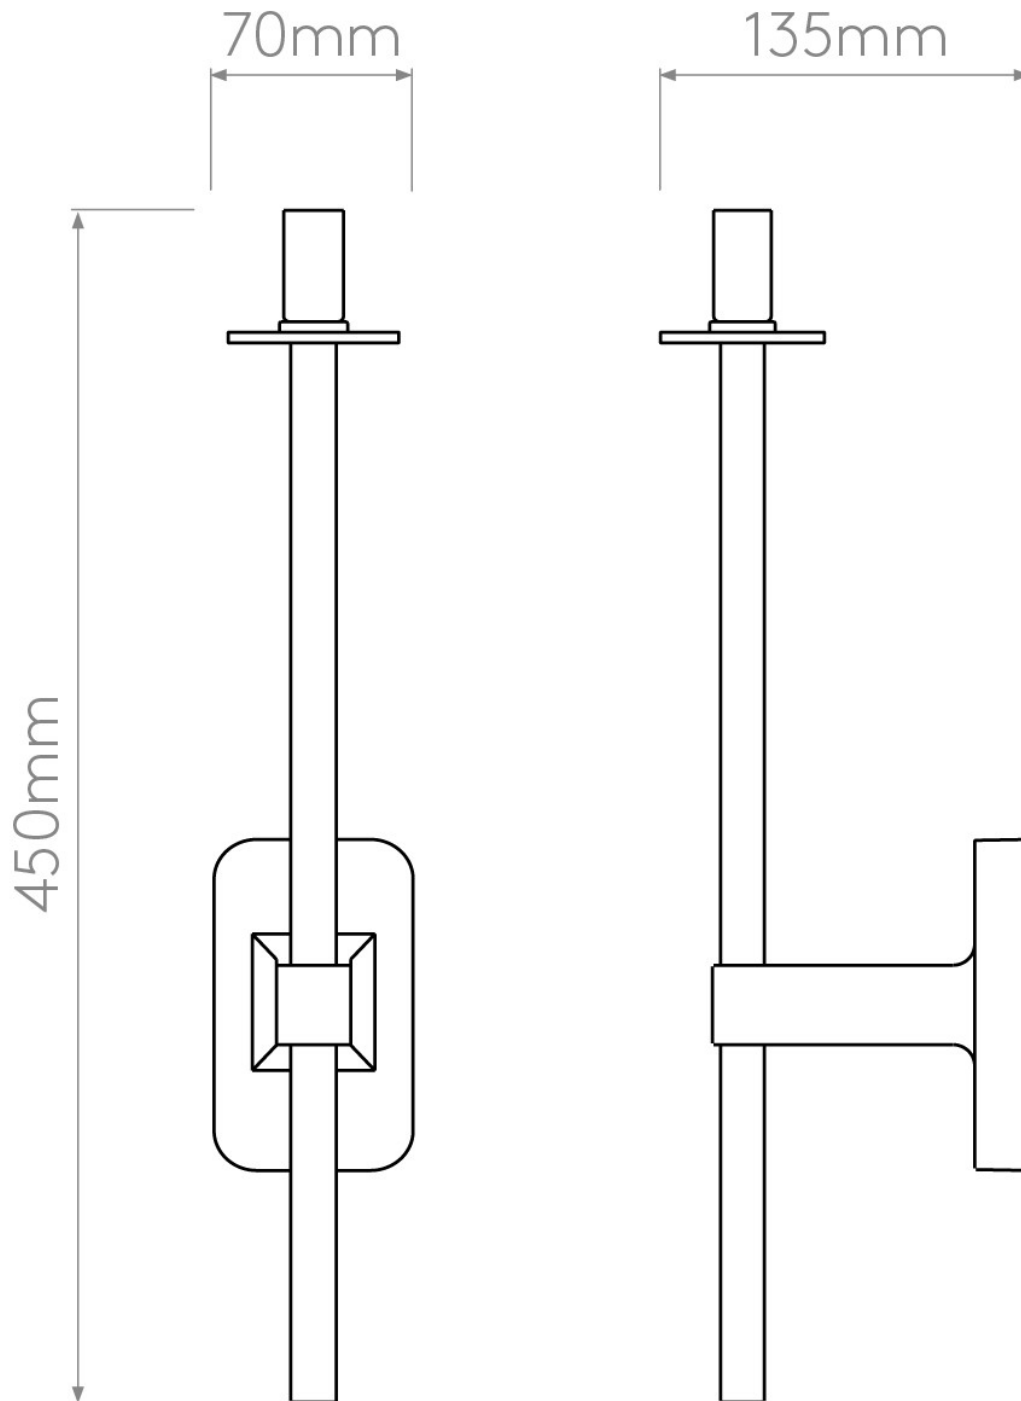

Astro Lighting - Tacoma Single Grande 1429003 & 5036005 - IP44 Polished Chrome Wall Light with Smoked Ribbed Glass

CONTACT