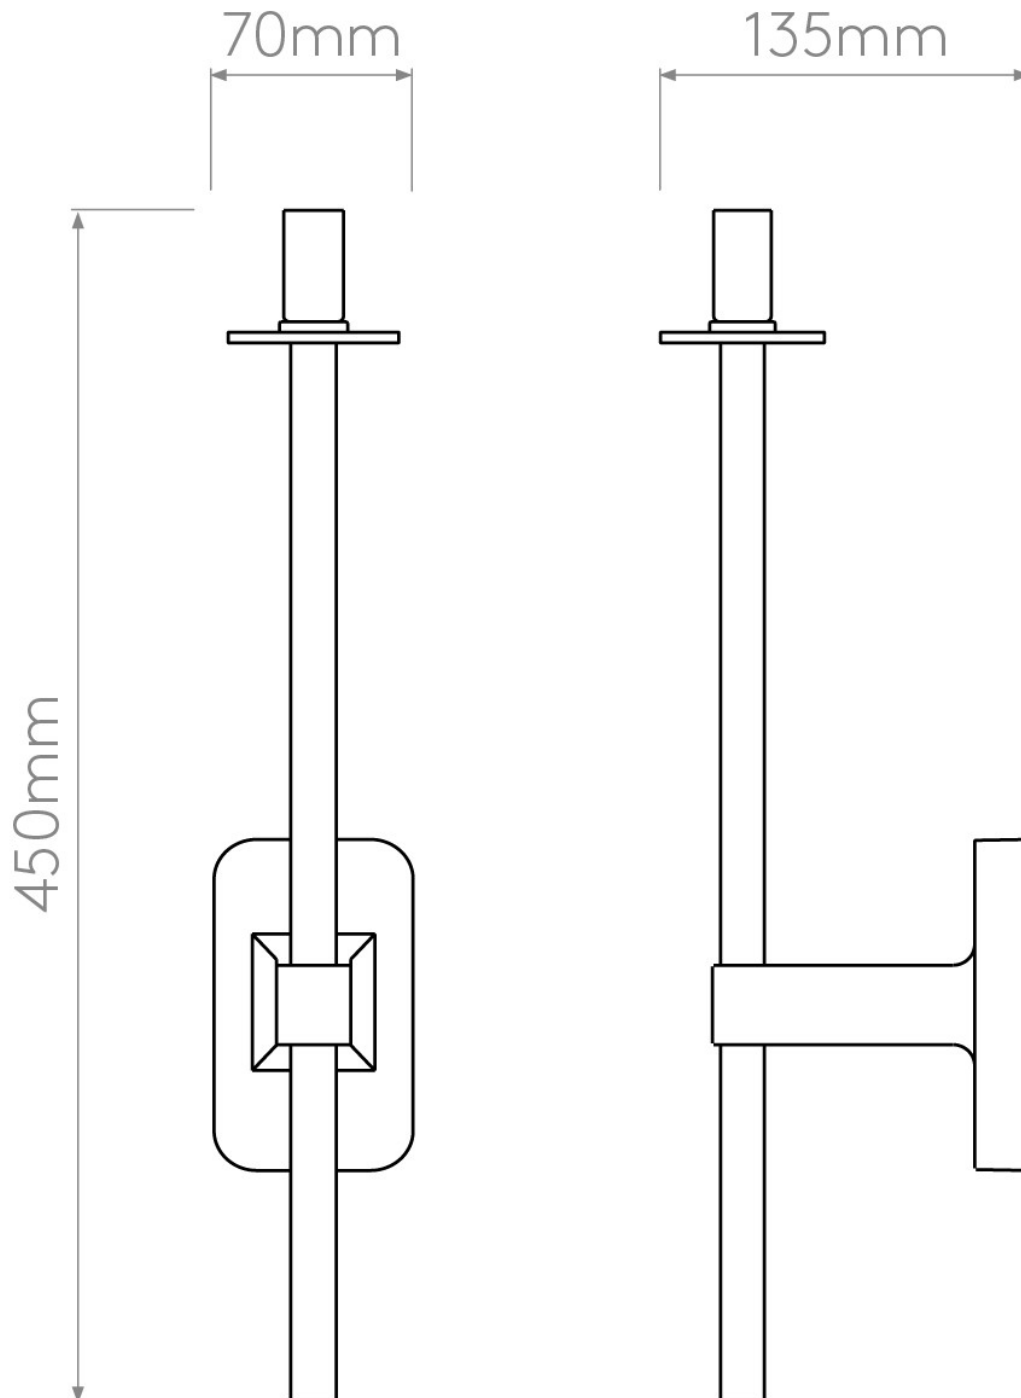

Astro Lighting - Tacoma Single Grande 1429003 & 5036001 - IP44 Polished Chrome Wall Light with White Glass Shade