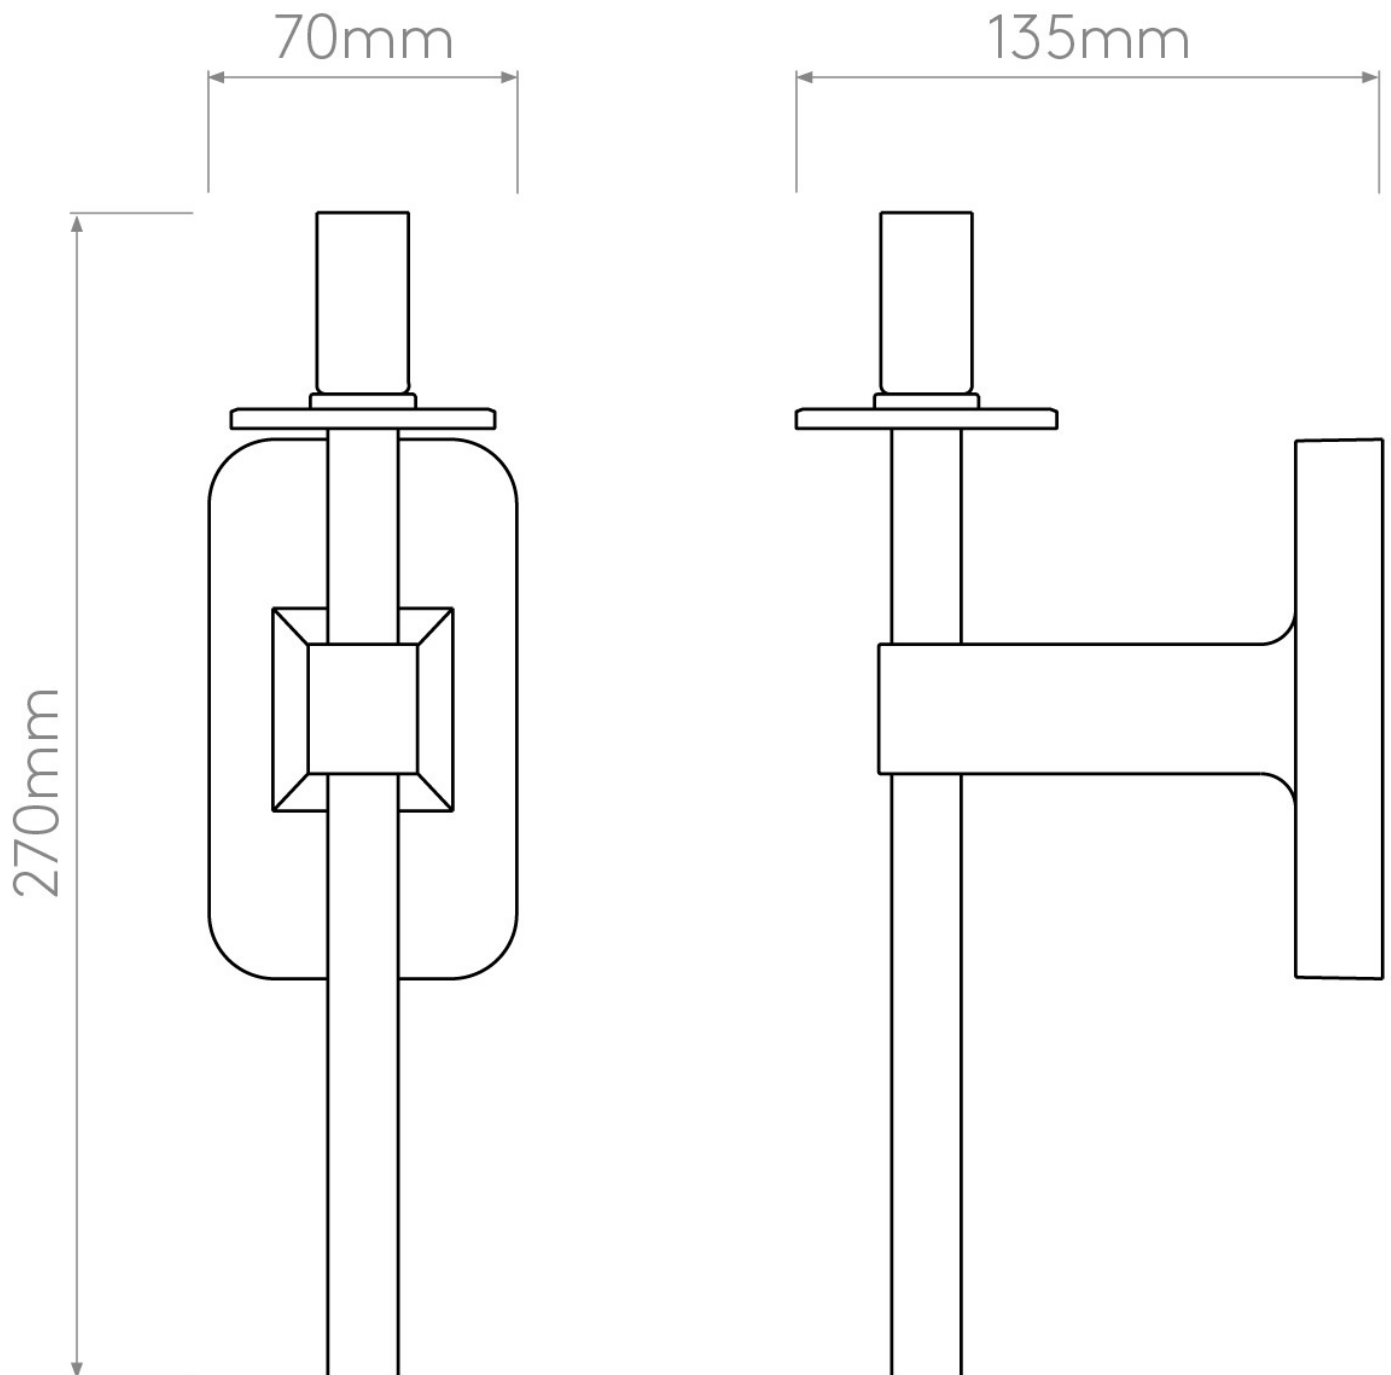

Astro Lighting - Tacoma Single 1429004 & 5036005 - IP44 Matt Black Wall Light with Smoked Ribbed Glass Shade