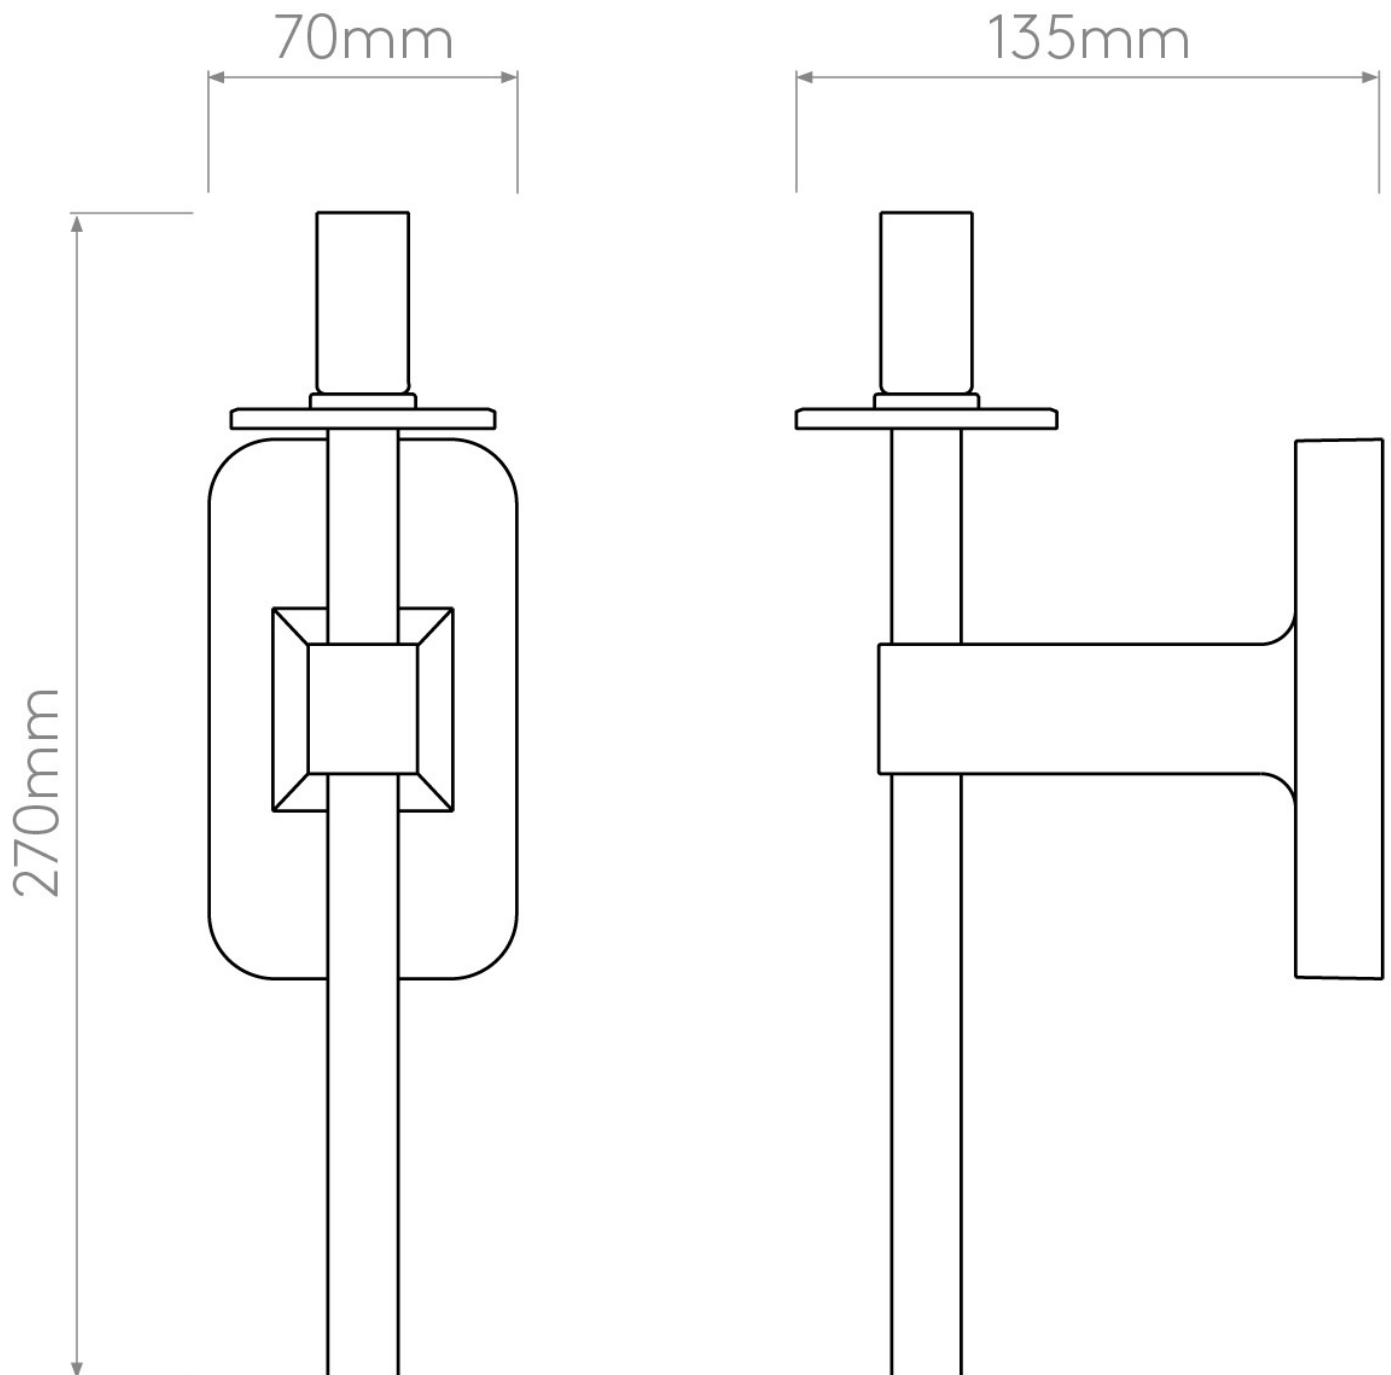

Astro Lighting - Tacoma Single 1429004 & 5036004 - IP44 Matt Black Wall Light with White Ribbed Glass Shade

CONTACT