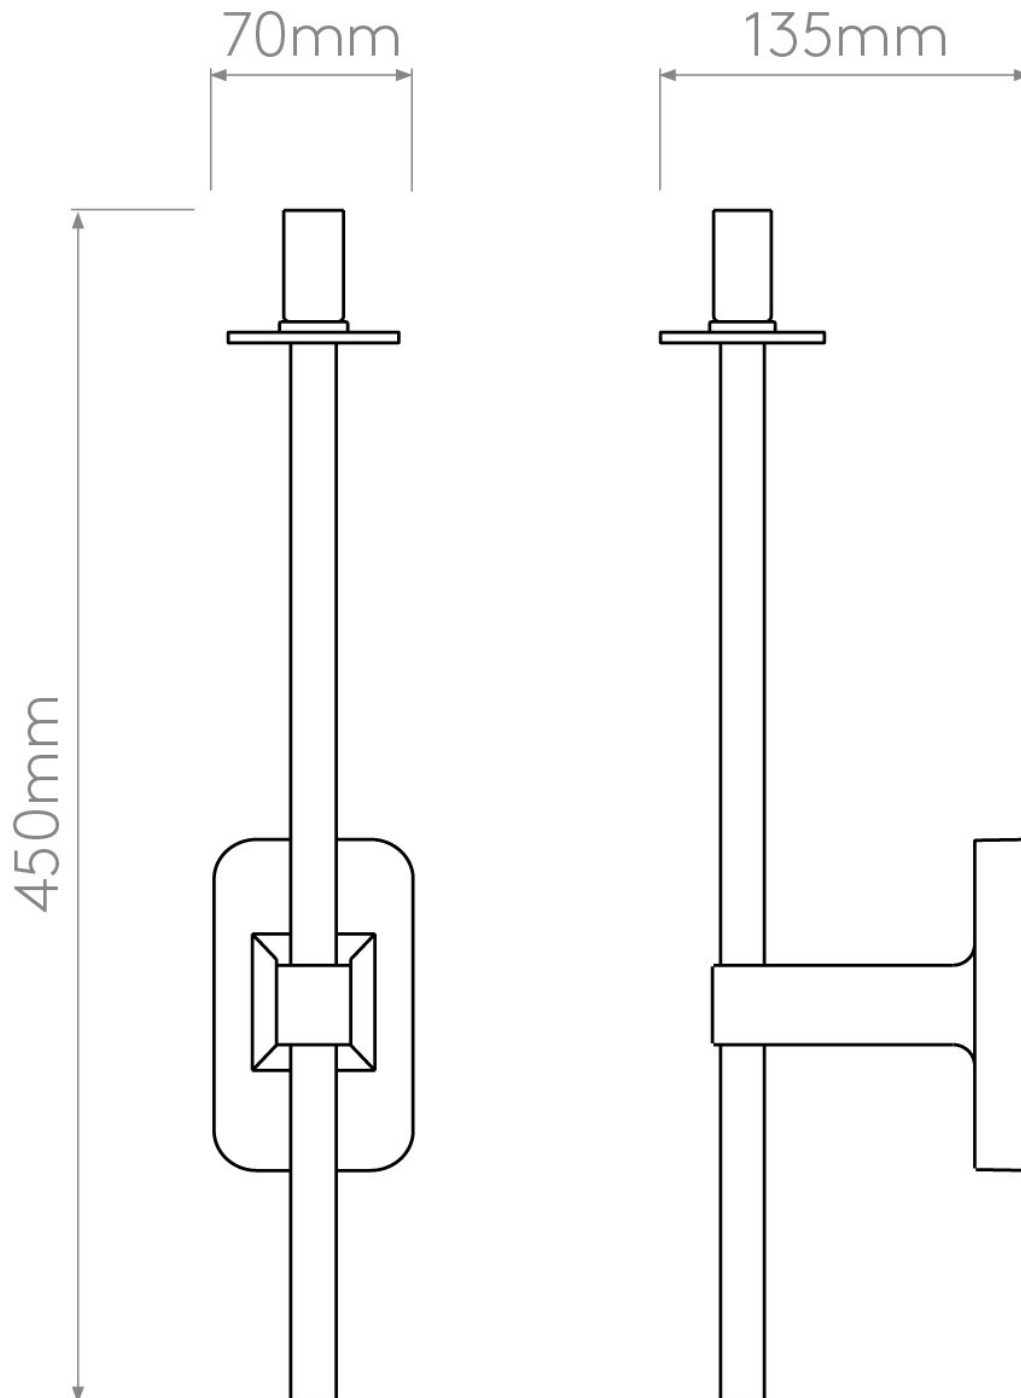

Astro Lighting - Tacoma Single Grande 1429006 & 5036005 - IP44 Matt Black Wall Light with Smoked Ribbed Glass Shade

CONTACT