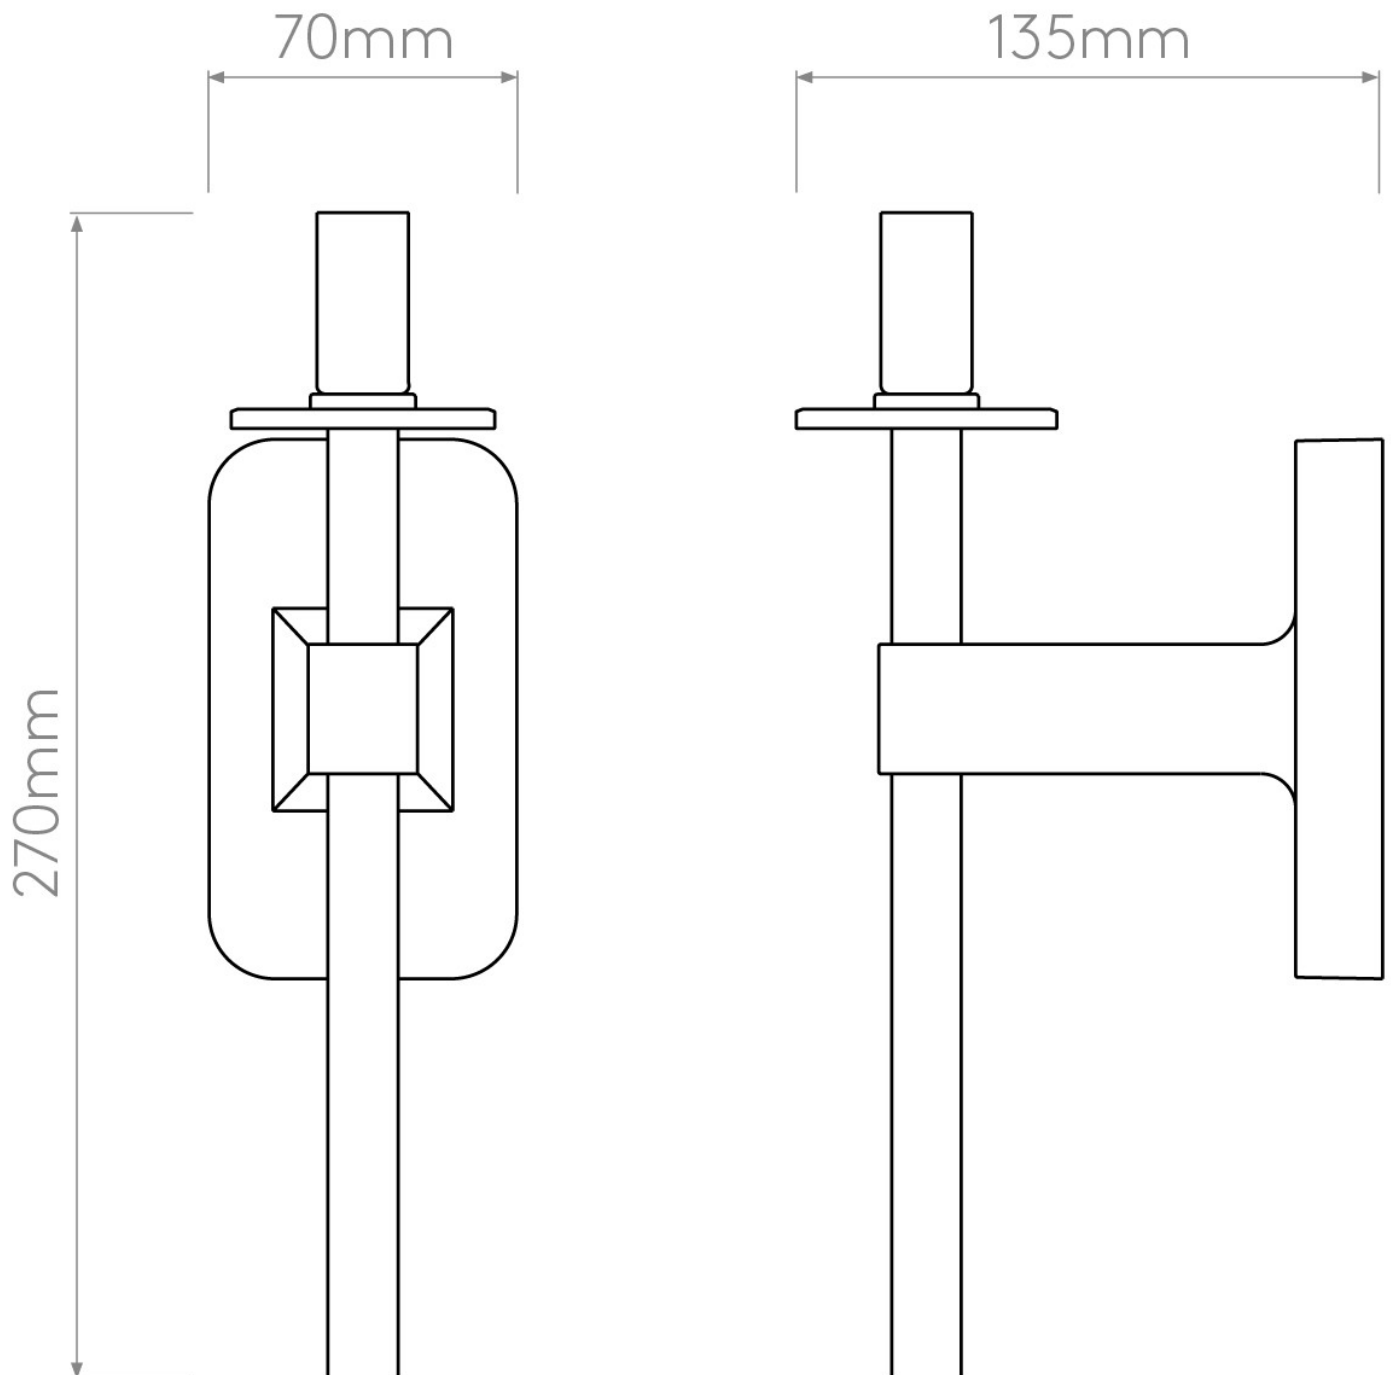

Astro Lighting - Tacoma Single 1429007 & 5036005 - IP44 Antique Brass Wall Light with Smoked Ribbed Glass Shade

CONTACT