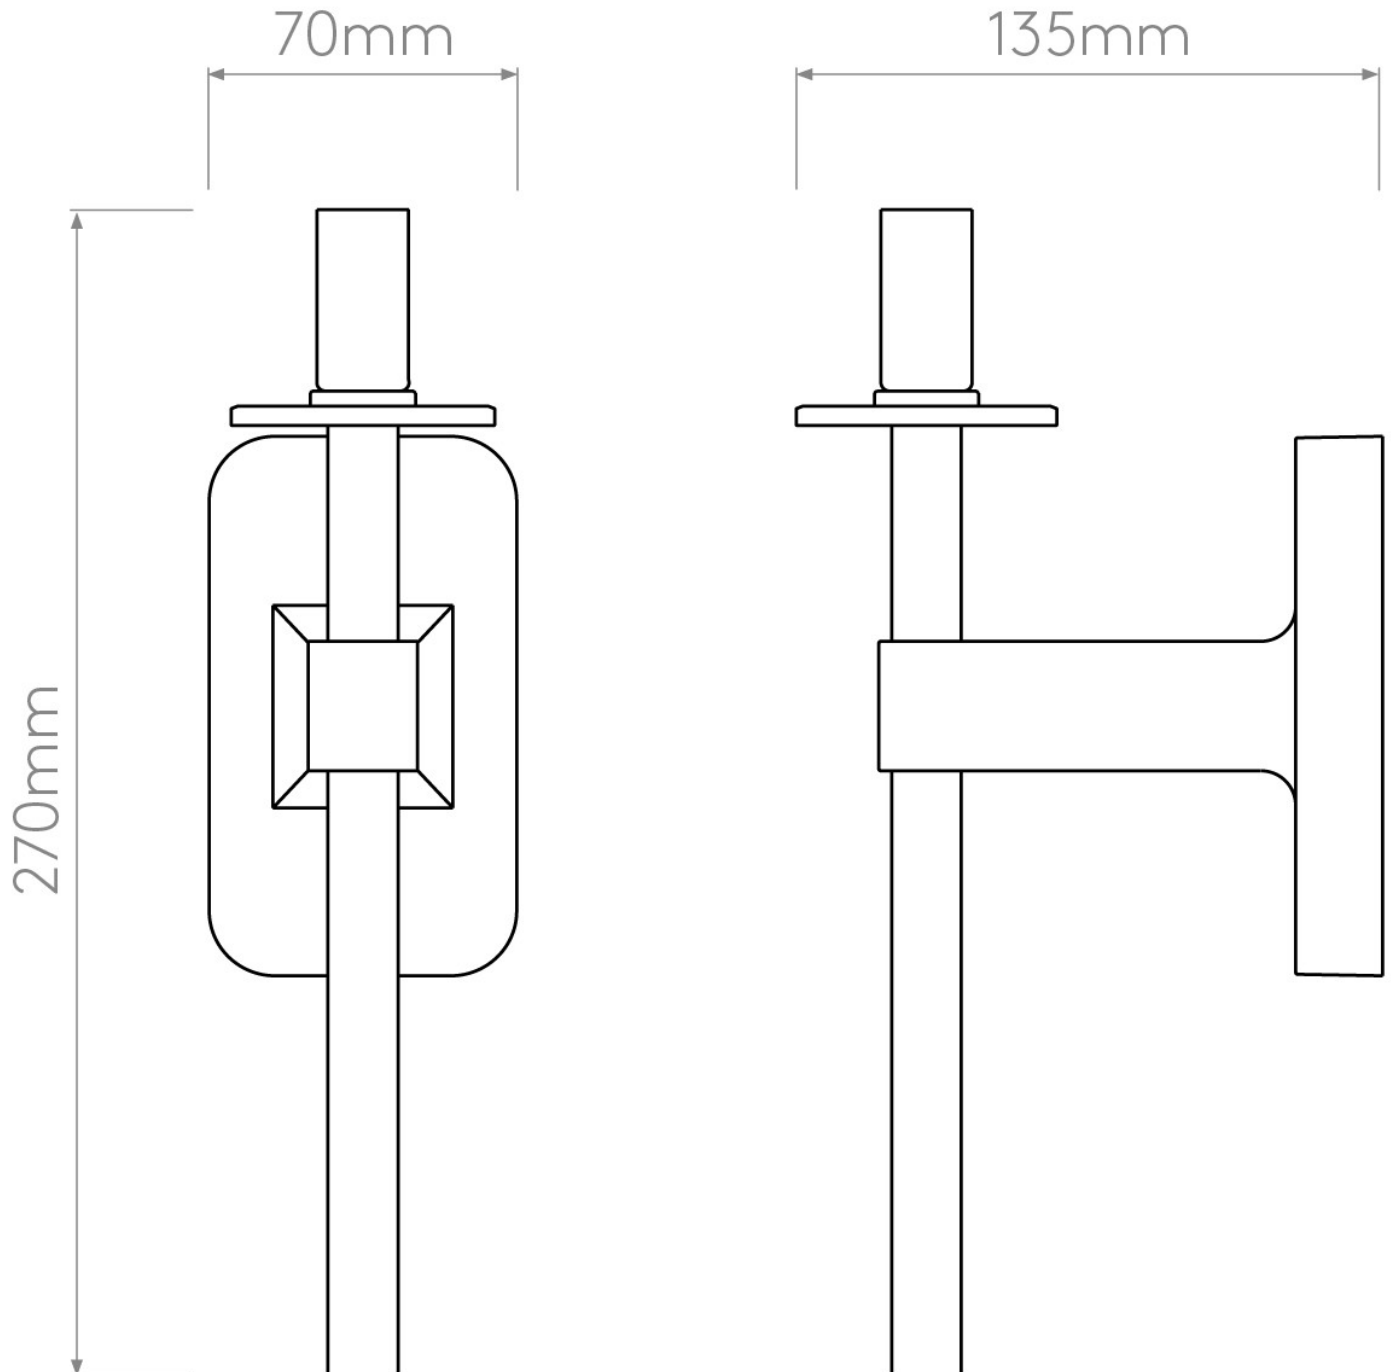

Astro Lighting - Tacoma Single 1429007 & 5036001 - IP44 Antique Brass Wall Light with White Glass Shade

CONTACT