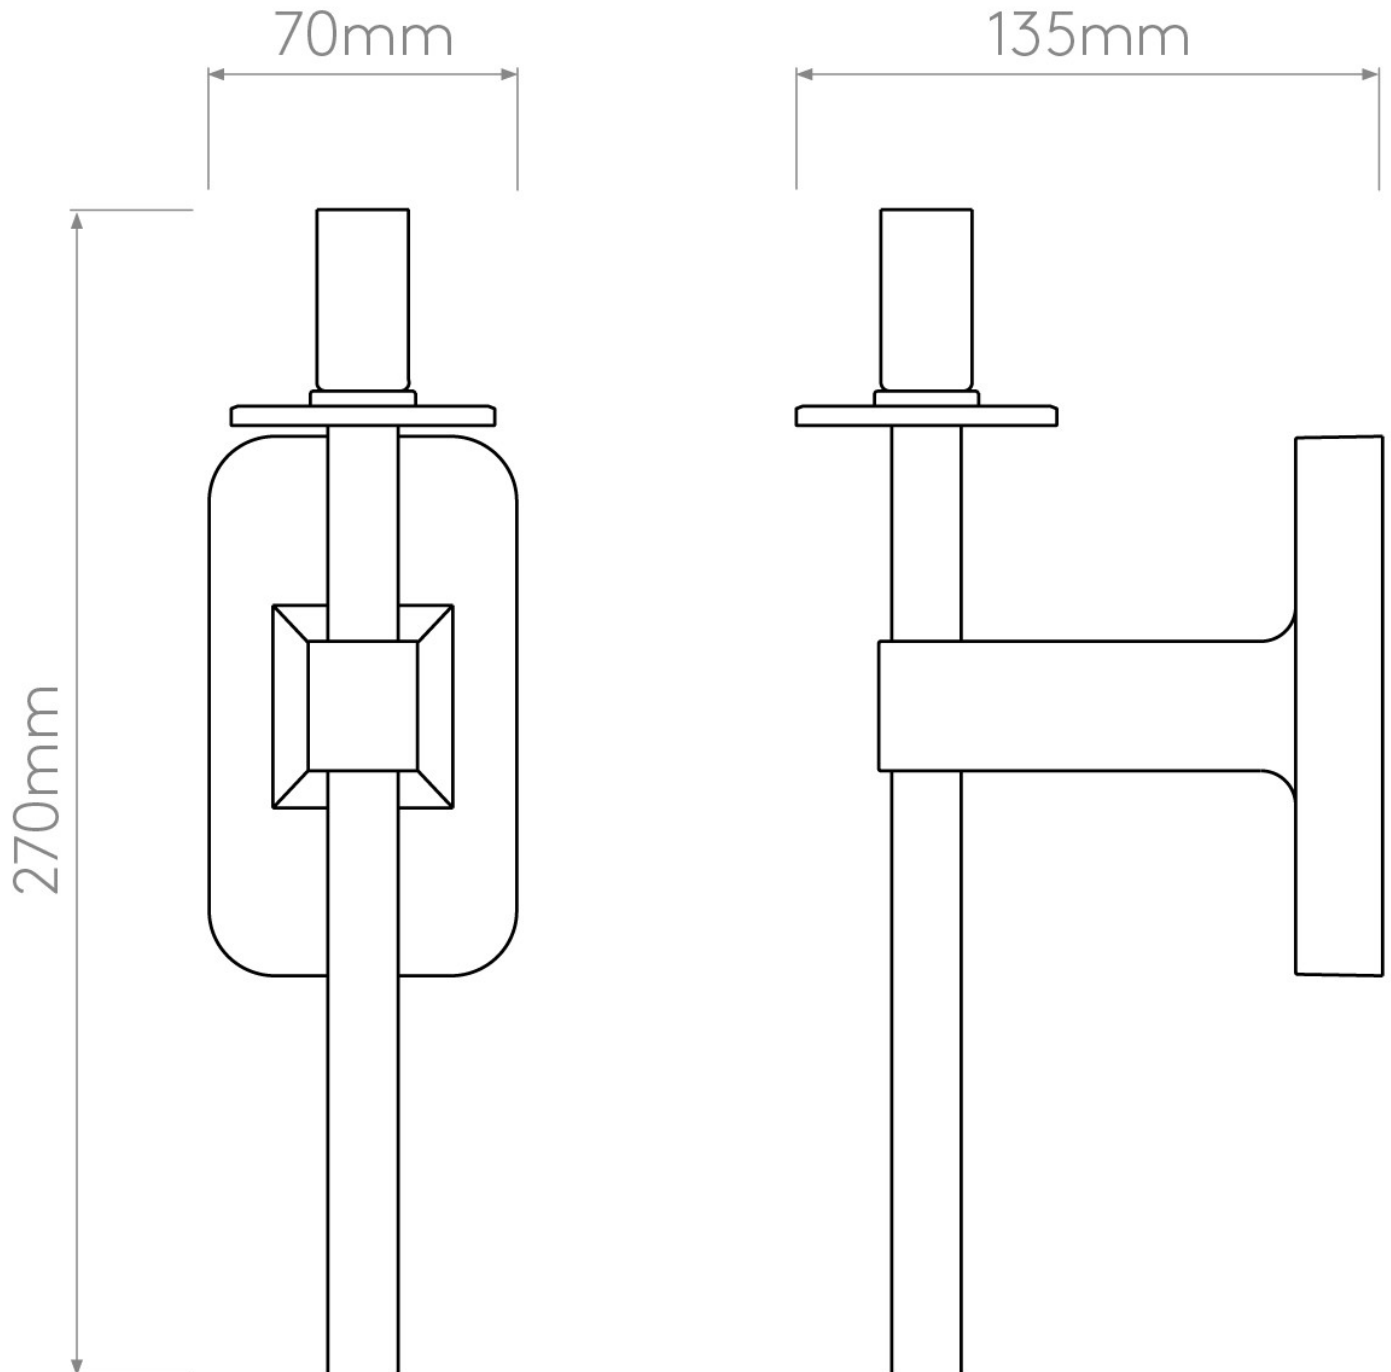

Astro Lighting - Tacoma Single 1429007 & 5036004 - IP44 Antique Brass Wall Light with White Ribbed Glass Shade

CONTACT