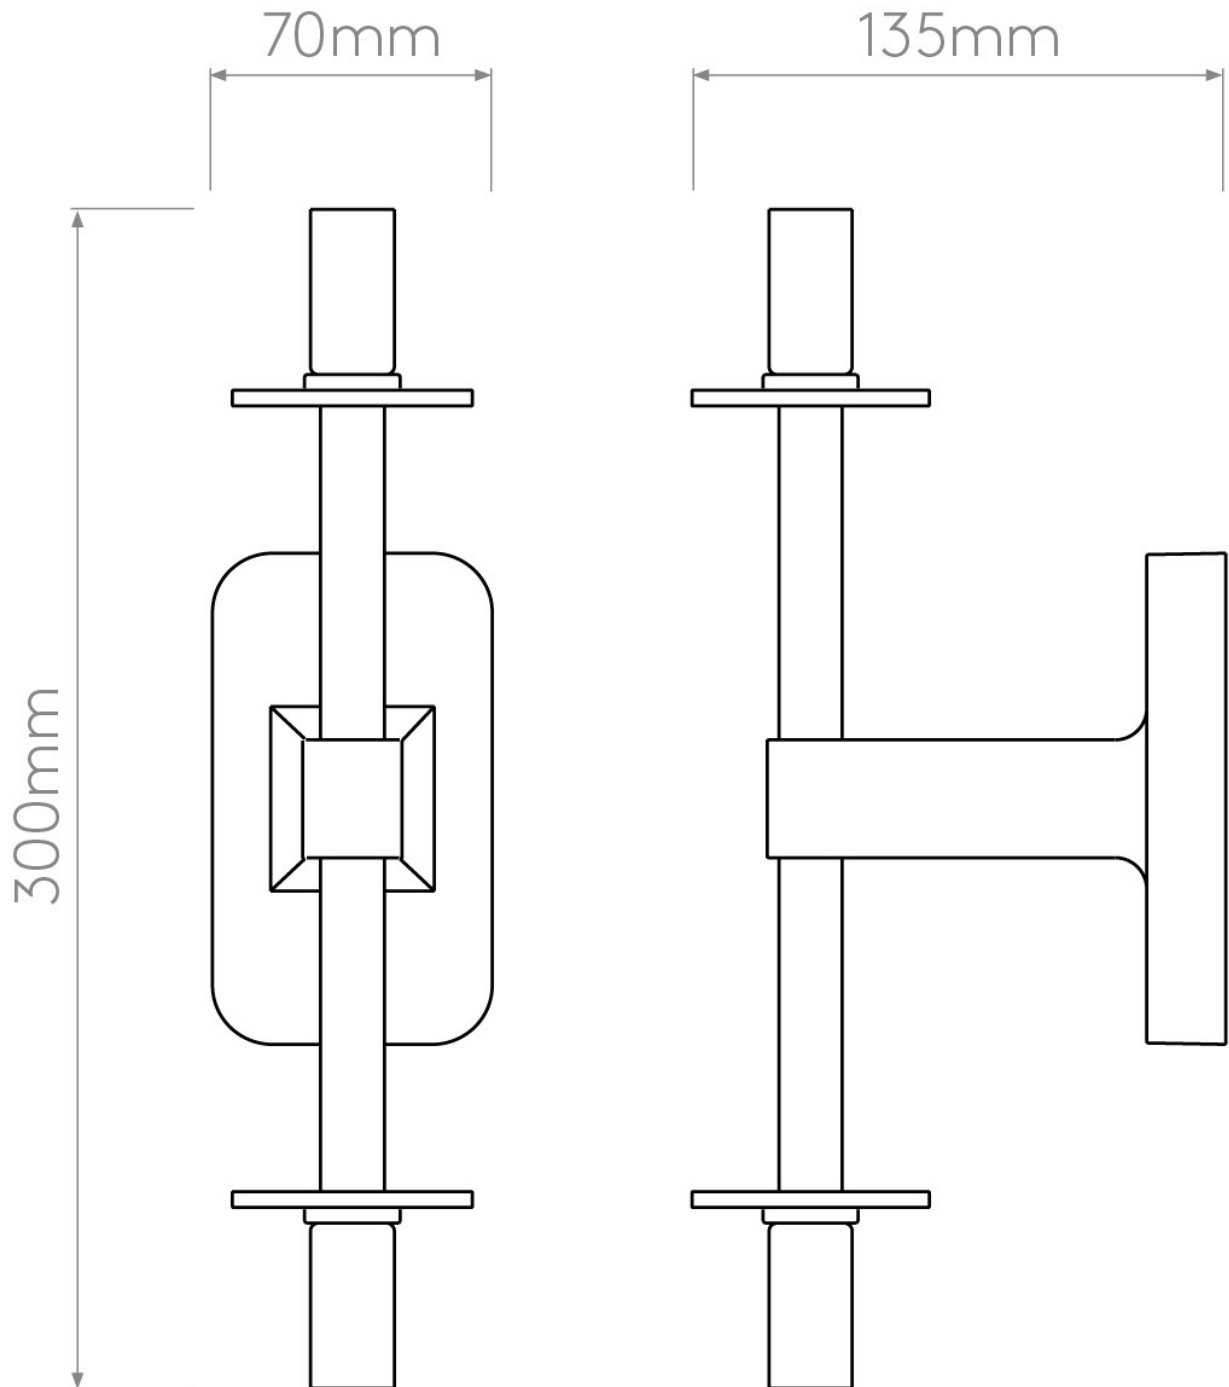

Astro Lighting - Tacoma Twin 1429008 & 5036005 - IP44 Antique Brass Wall Light with Smoked Ribbed Glass Shades

CONTACT