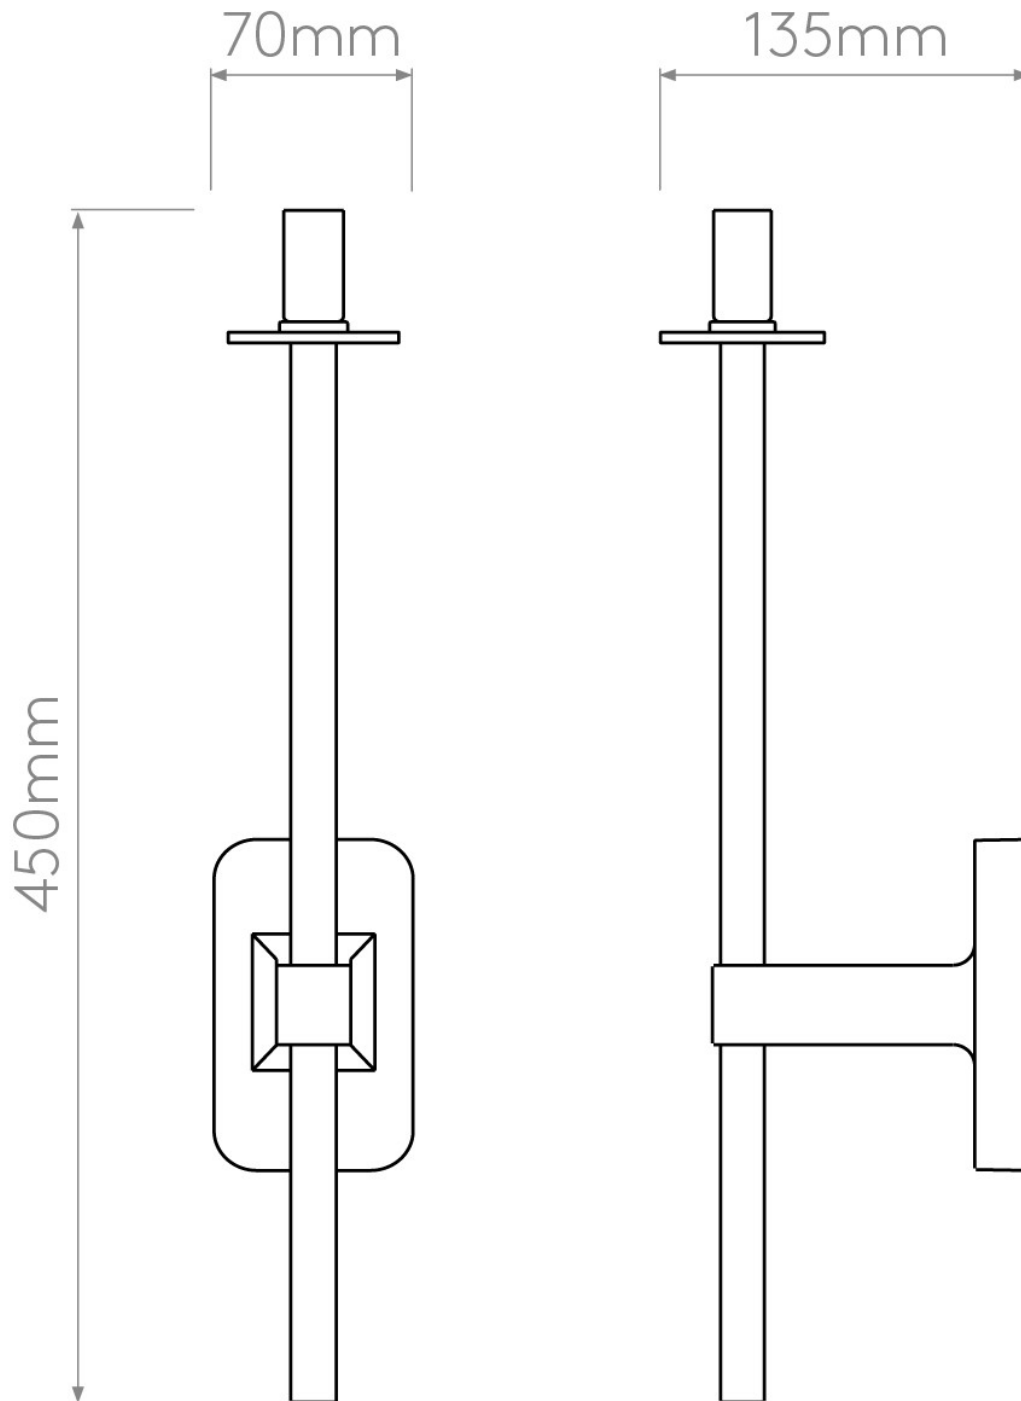

Astro Lighting - Tacoma Single Grande 1429009 & 5036005 - IP44 Antique Brass Wall Light with Smoked Ribbed Glass Shade

CONTACT