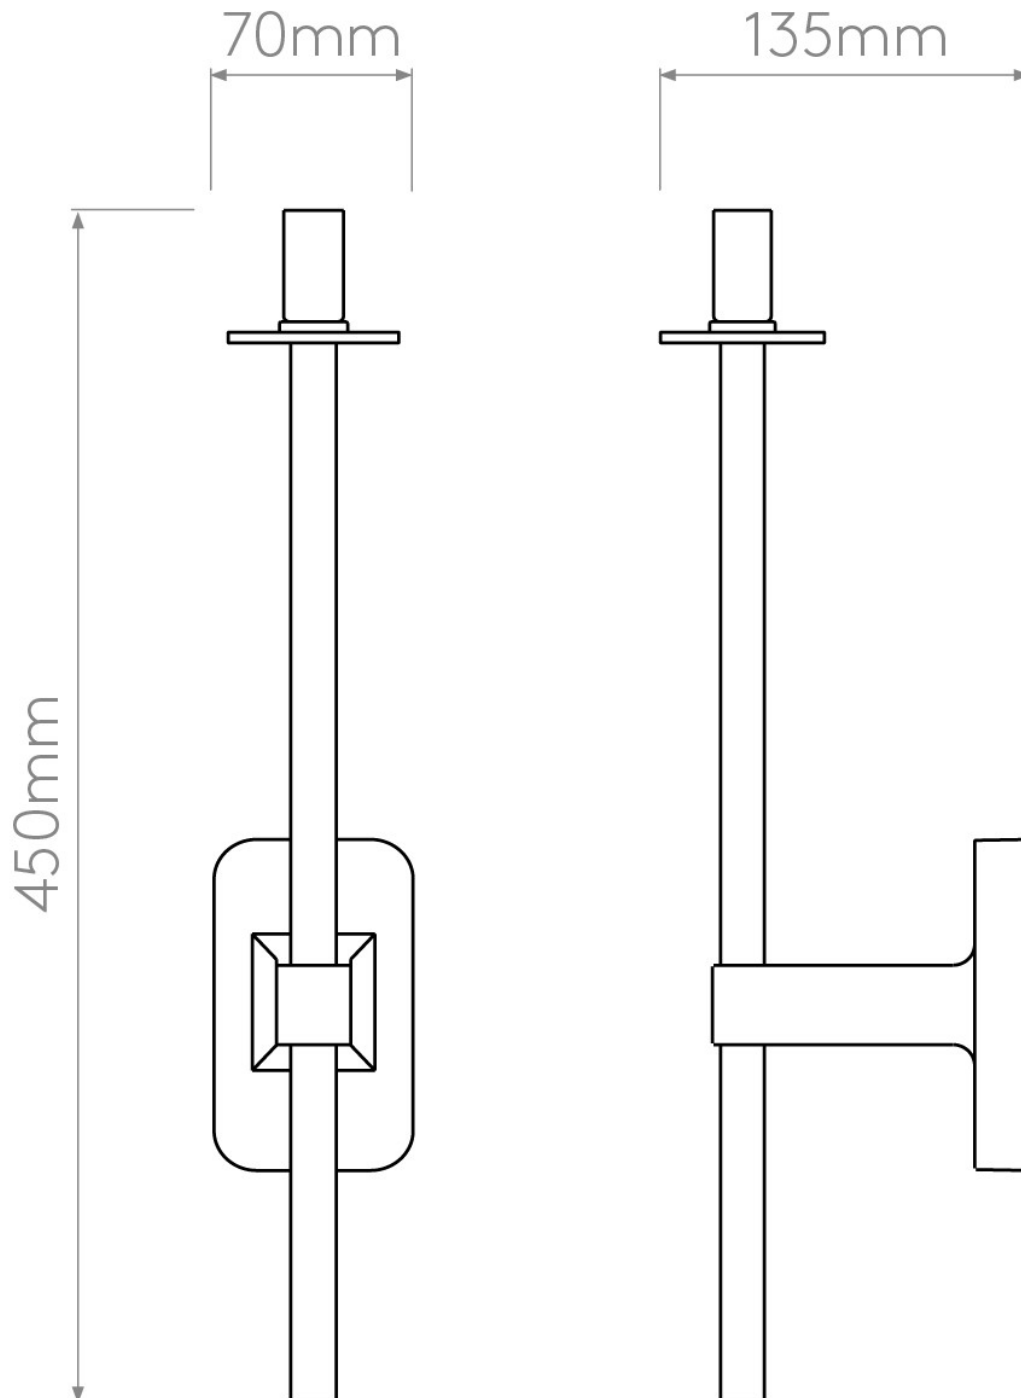

Astro Lighting - Tacoma Single Grande 1429009 & 5036004 - IP44 Antique Brass Wall Light with White Ribbed Glass Shade

CONTACT