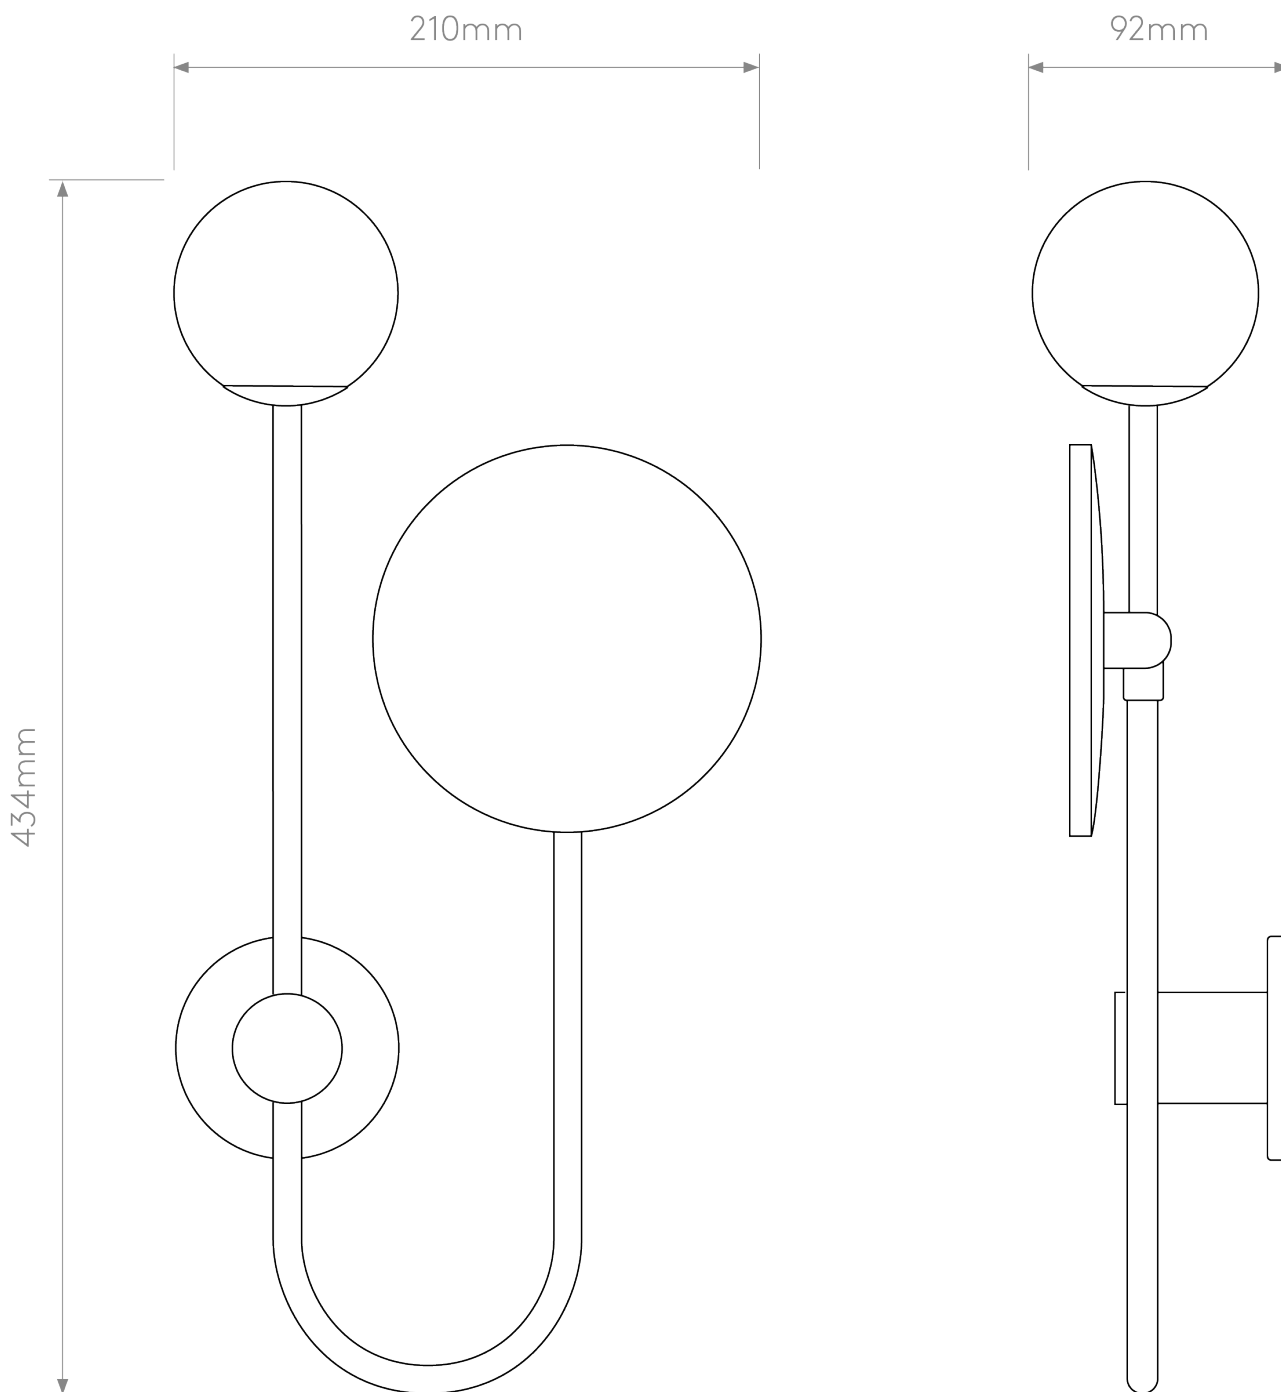

Astro Lighting - Orb 1424001 - IP44 Polished Chrome Wall Light with Mirror

CONTACT