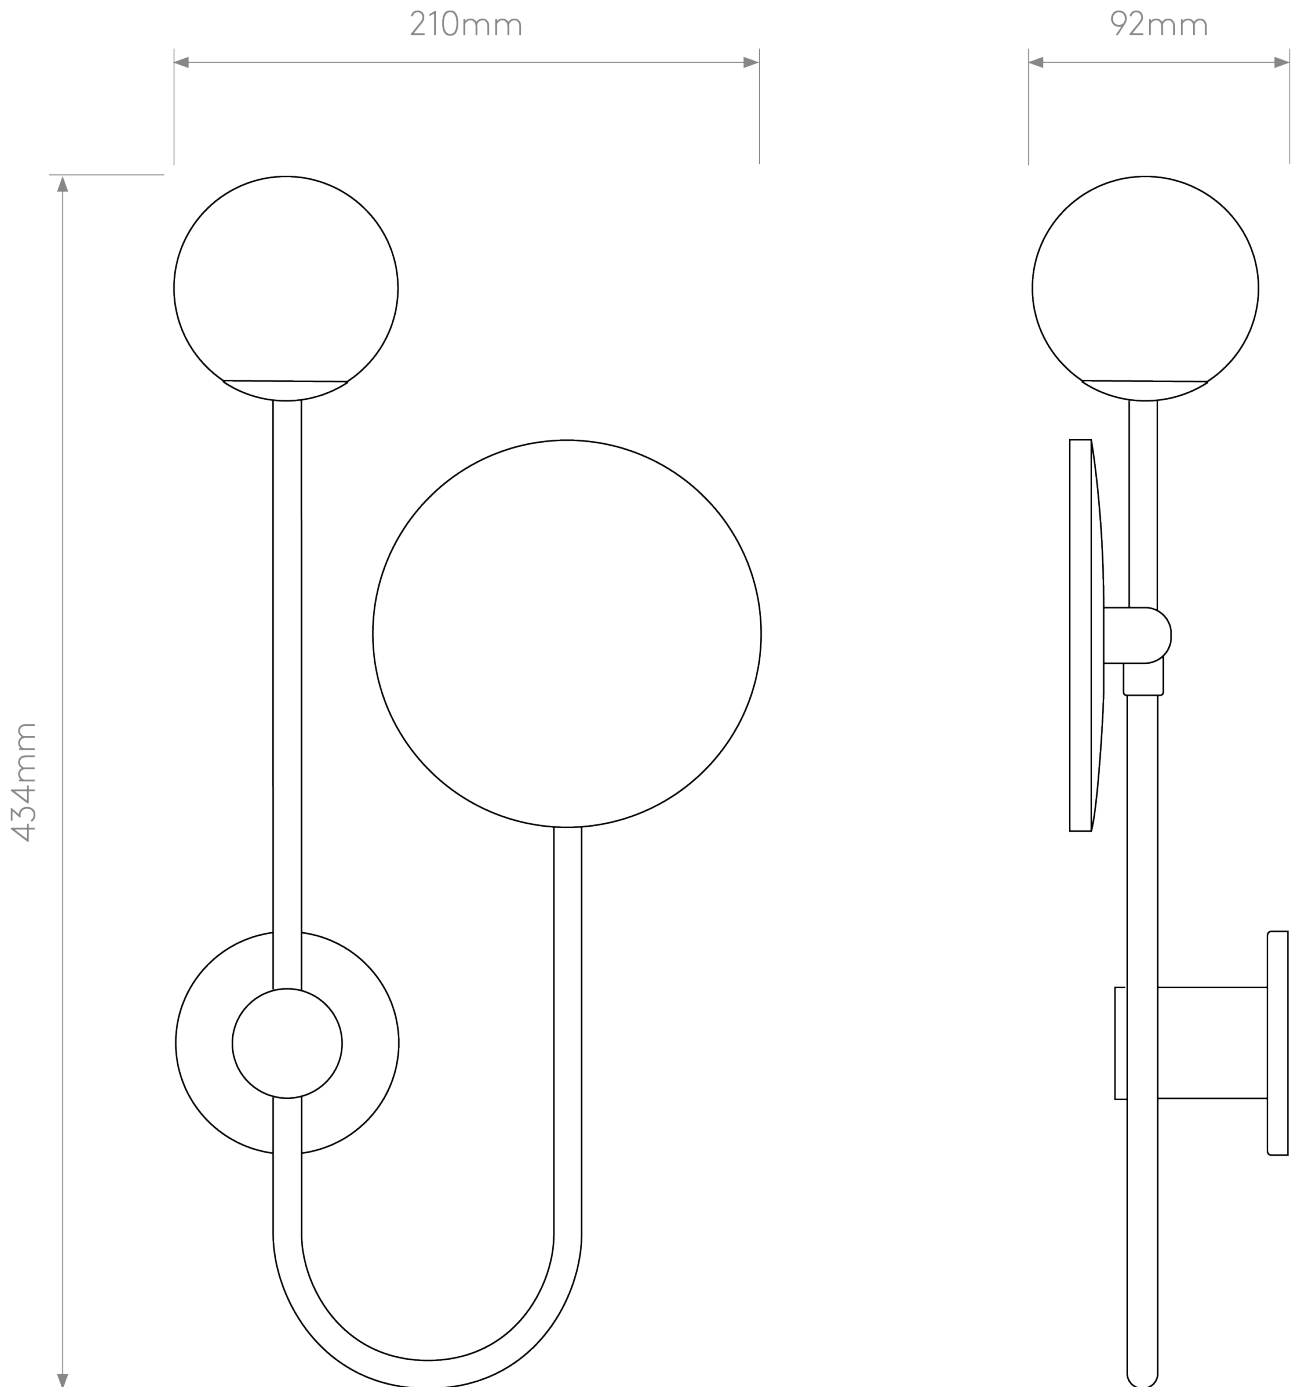

Astro Lighting - Orb 1424003 - IP44 Matt Black Wall Light with Mirror

**CONTACT**