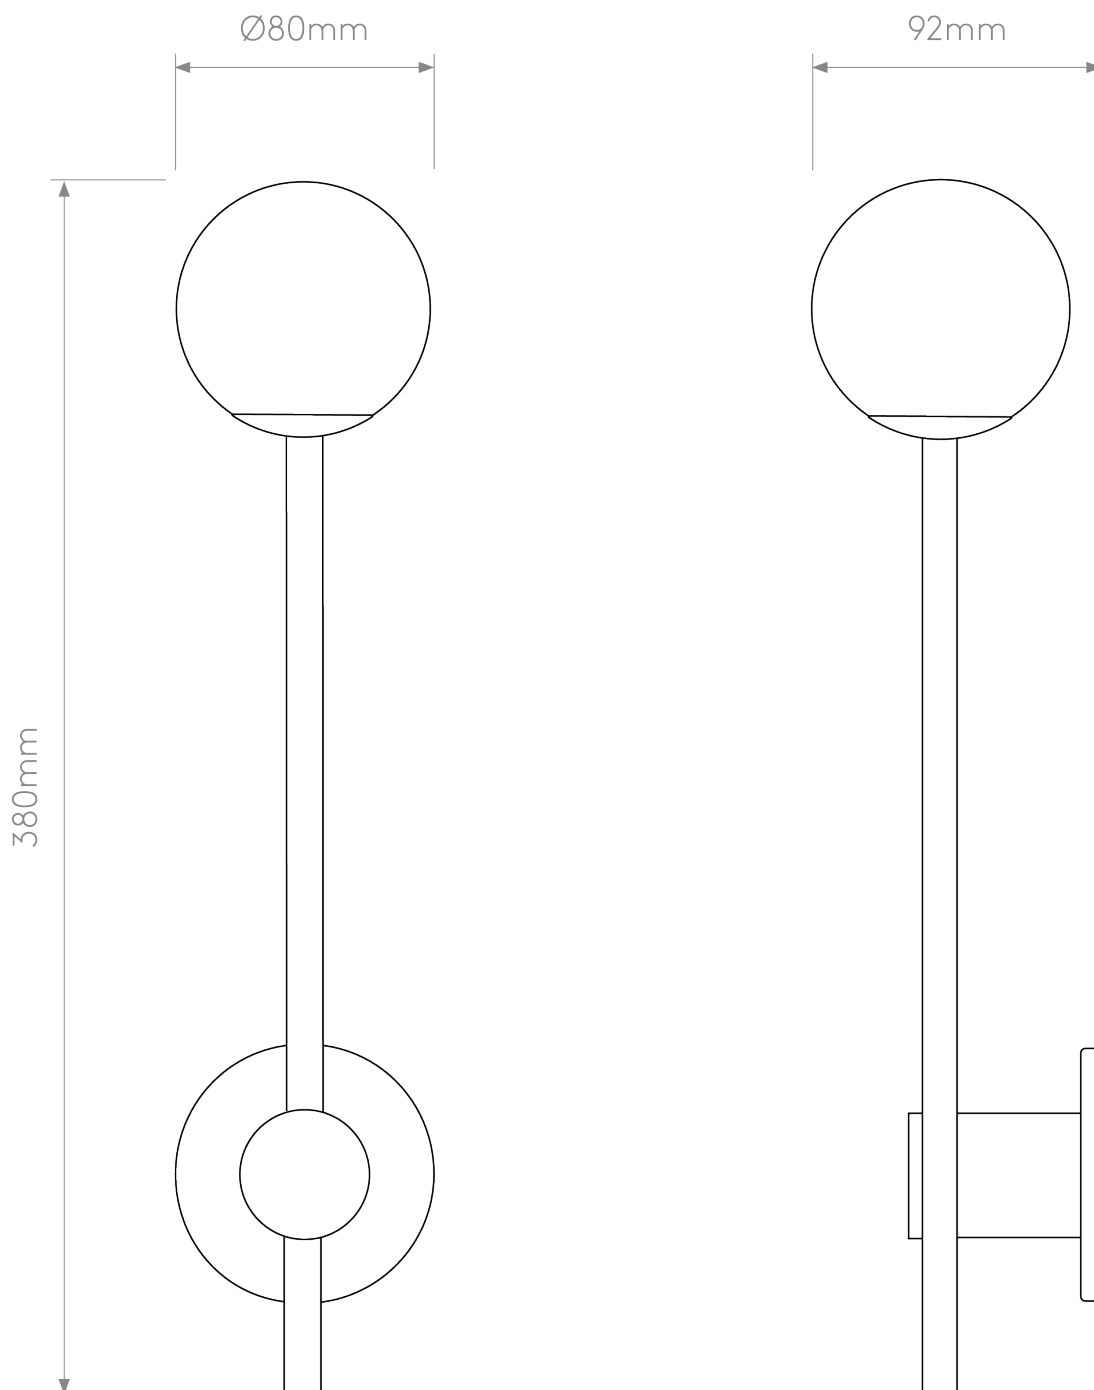

Astro Lighting - Orb Single 1424002 - IP44 Polished Chrome Wall Light

CONTACT