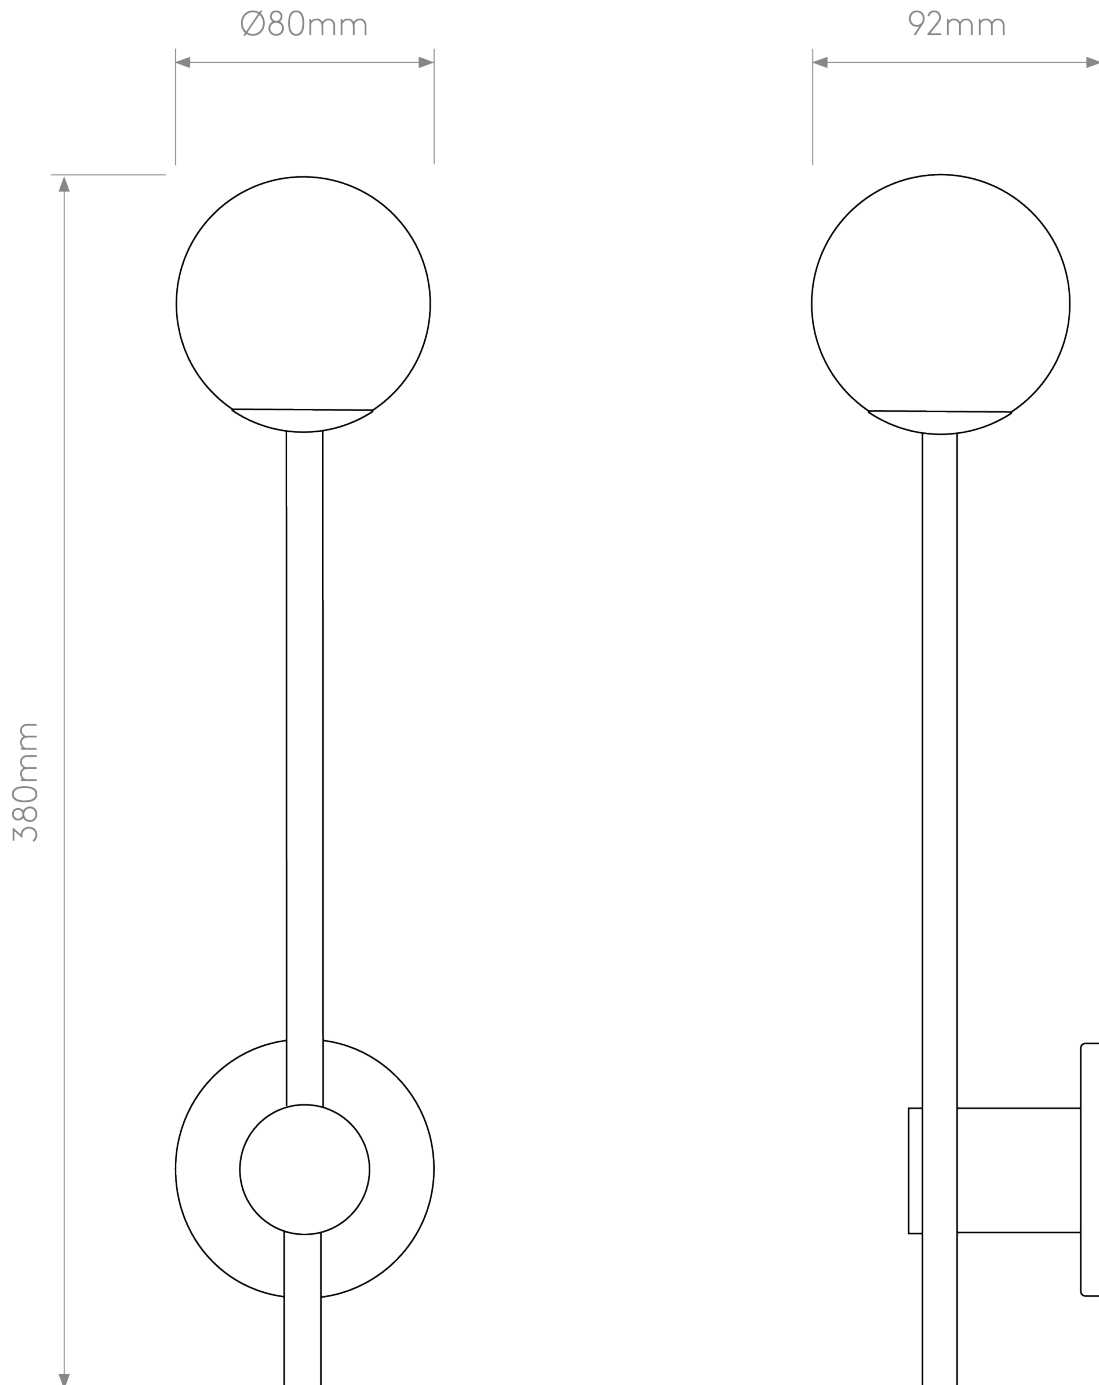

Astro Lighting - Orb Single 1424004 - IP44 Matt Black Wall Light

CONTACT