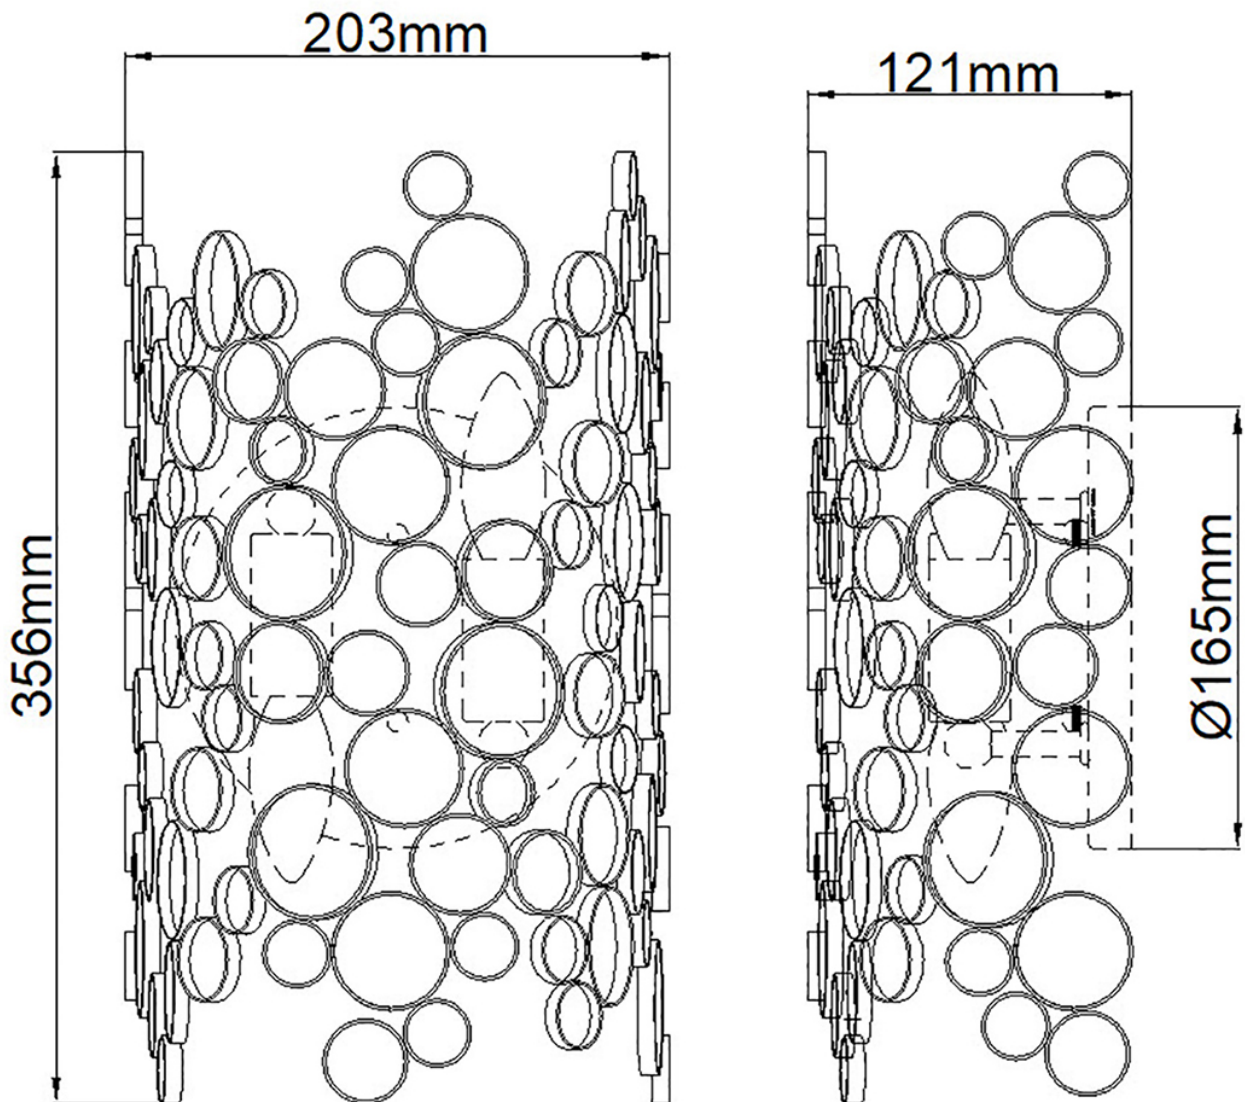

Elstead - Hinkley Lighting - Anya HK-ANYA2 Wall Light

CONTACT