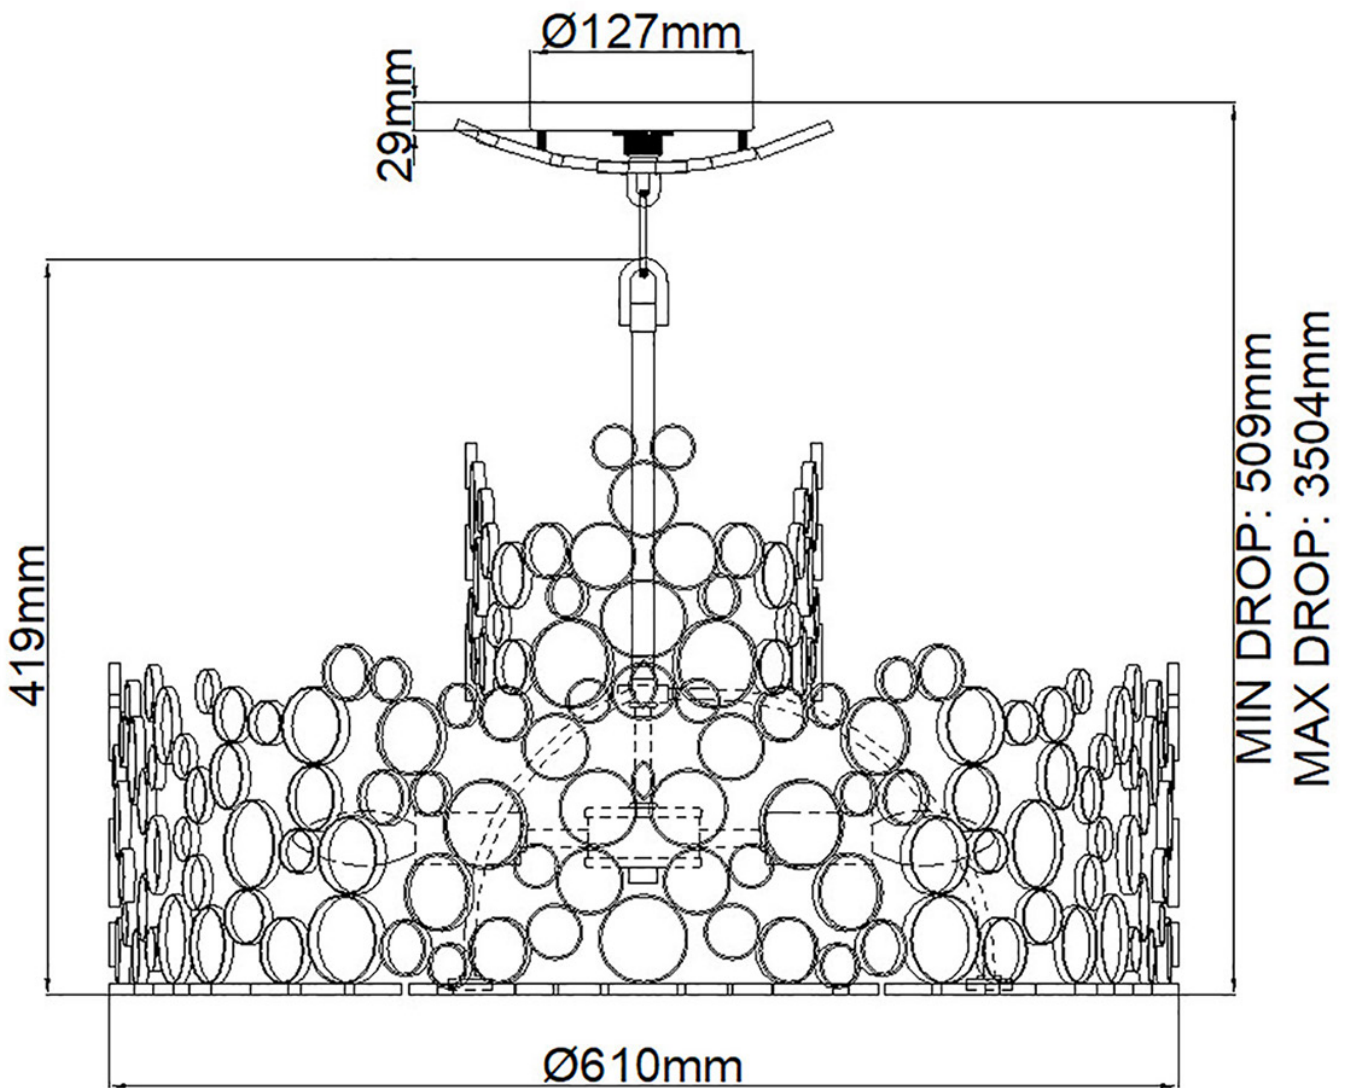

Elstead - Hinkley Lighting - Anya HK-ANYA6 Chandelier

CONTACT