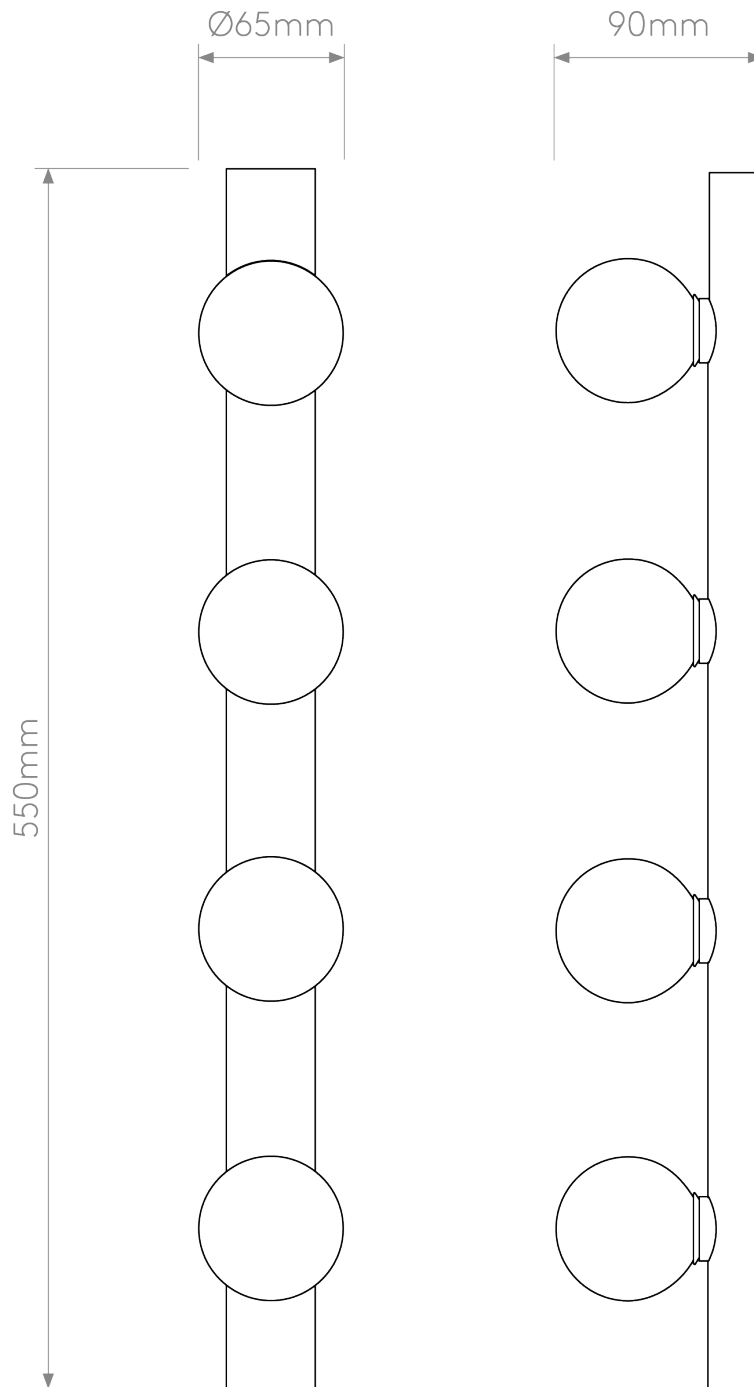

Astro Lighting - Cabaret 4 II 1087009 - IP44 Polished Chrome Wall Light

CONTACT