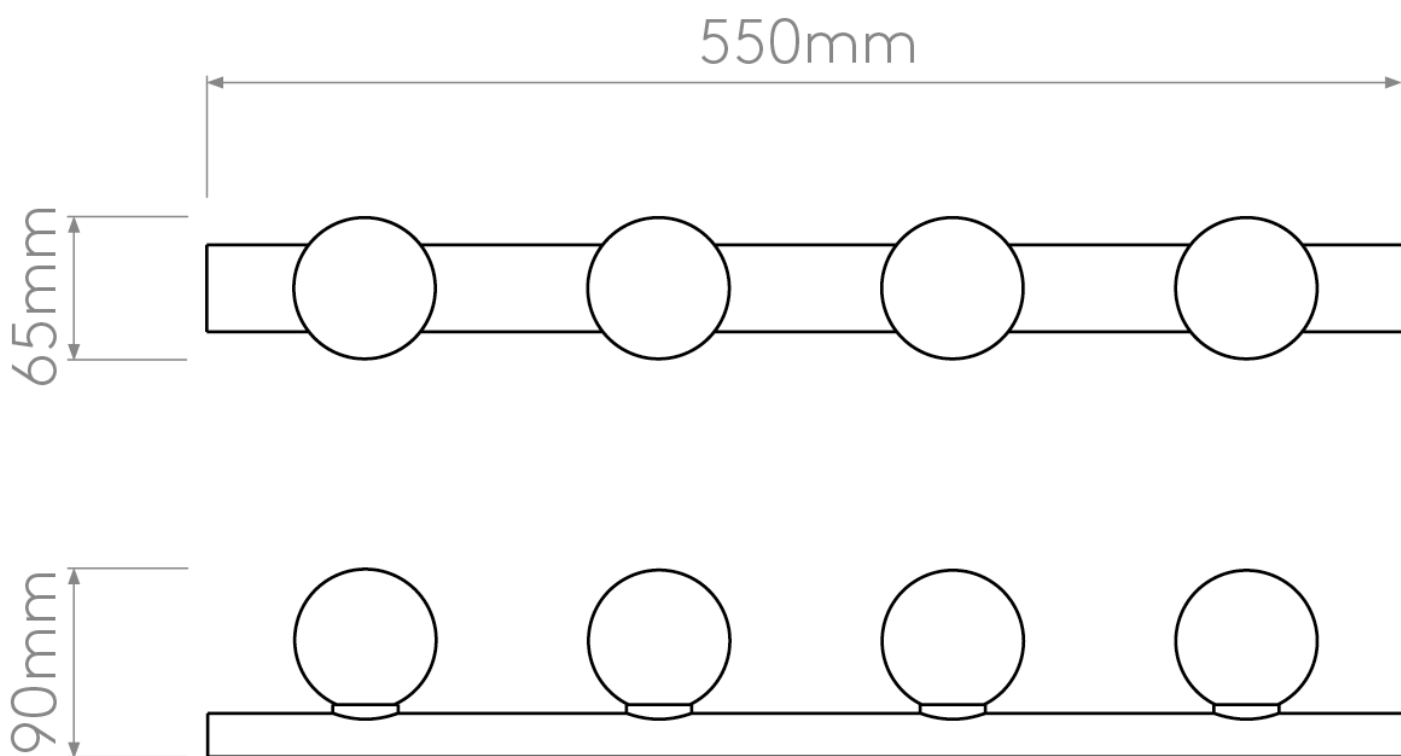

Astro Lighting - Cabaret 4 II 1087007 - IP44 Matt Black Wall Light

CONTACT