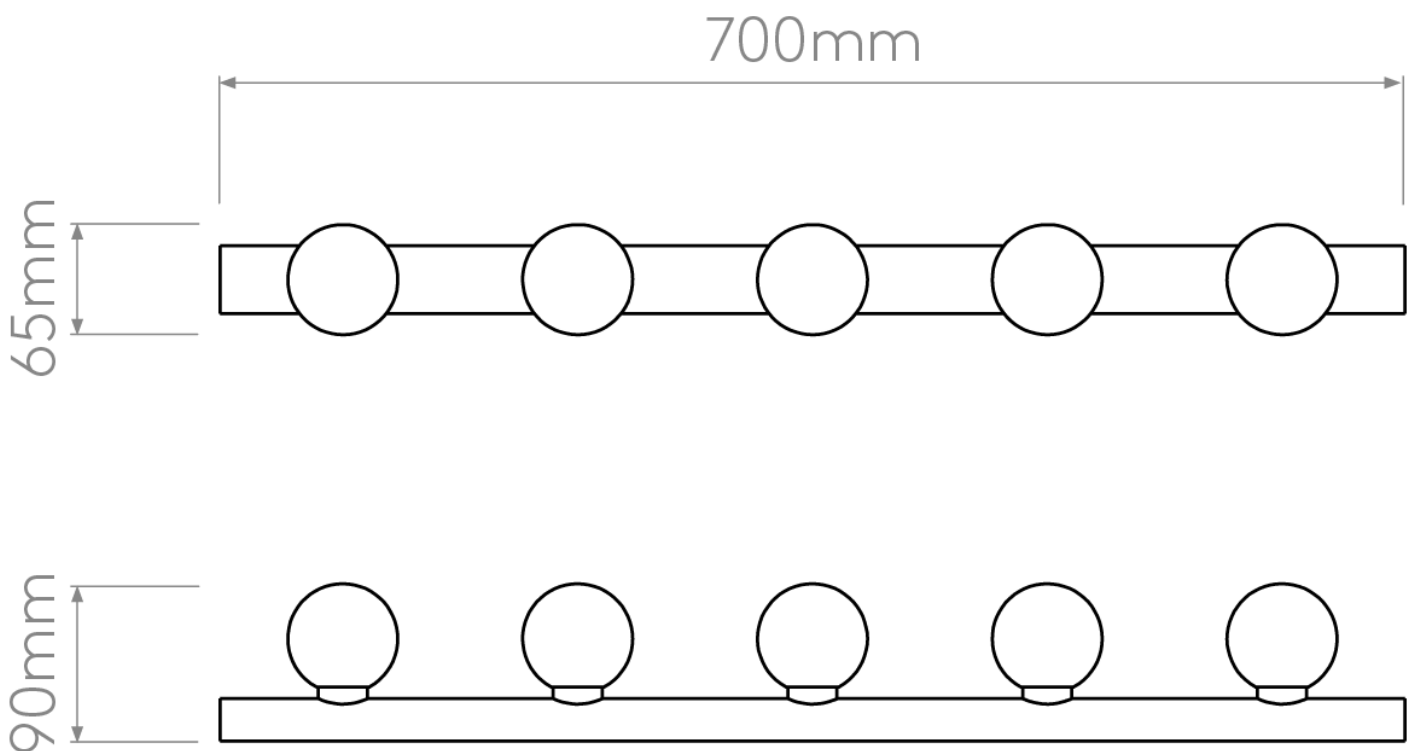

Astro Lighting - Cabaret 5 II 1087008 - IP44 Matt Black Wall Light

CONTACT