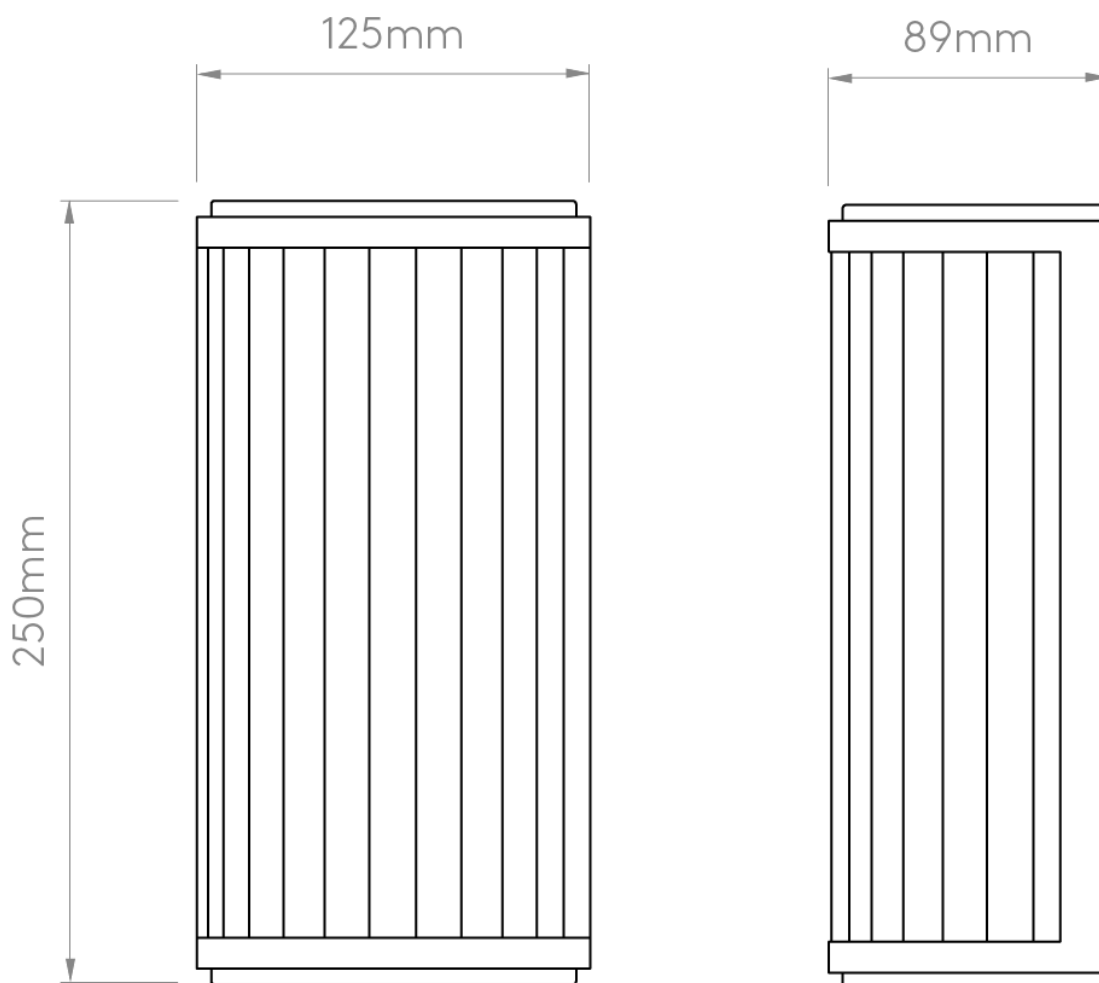

Astro Lighting - Versailles 250 Phase Dimmable 1380025 - IP44 Bronze Wall Light