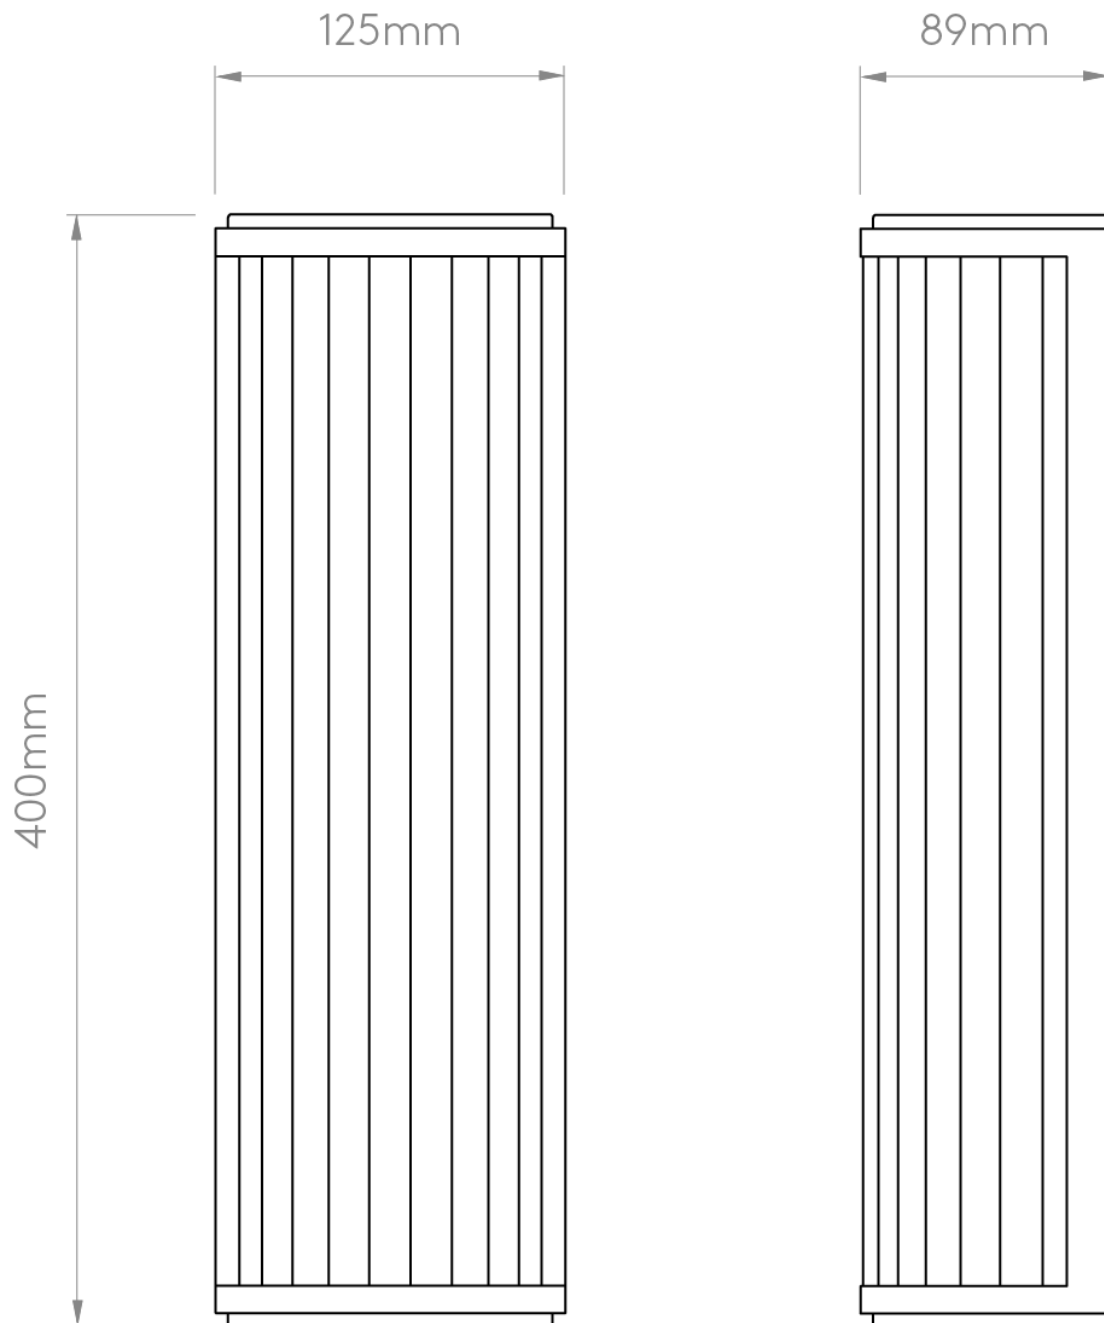

Astro Lighting - Versailles 400 Phase Dimmable 1380029 - IP44 Polished Chrome Wall Light