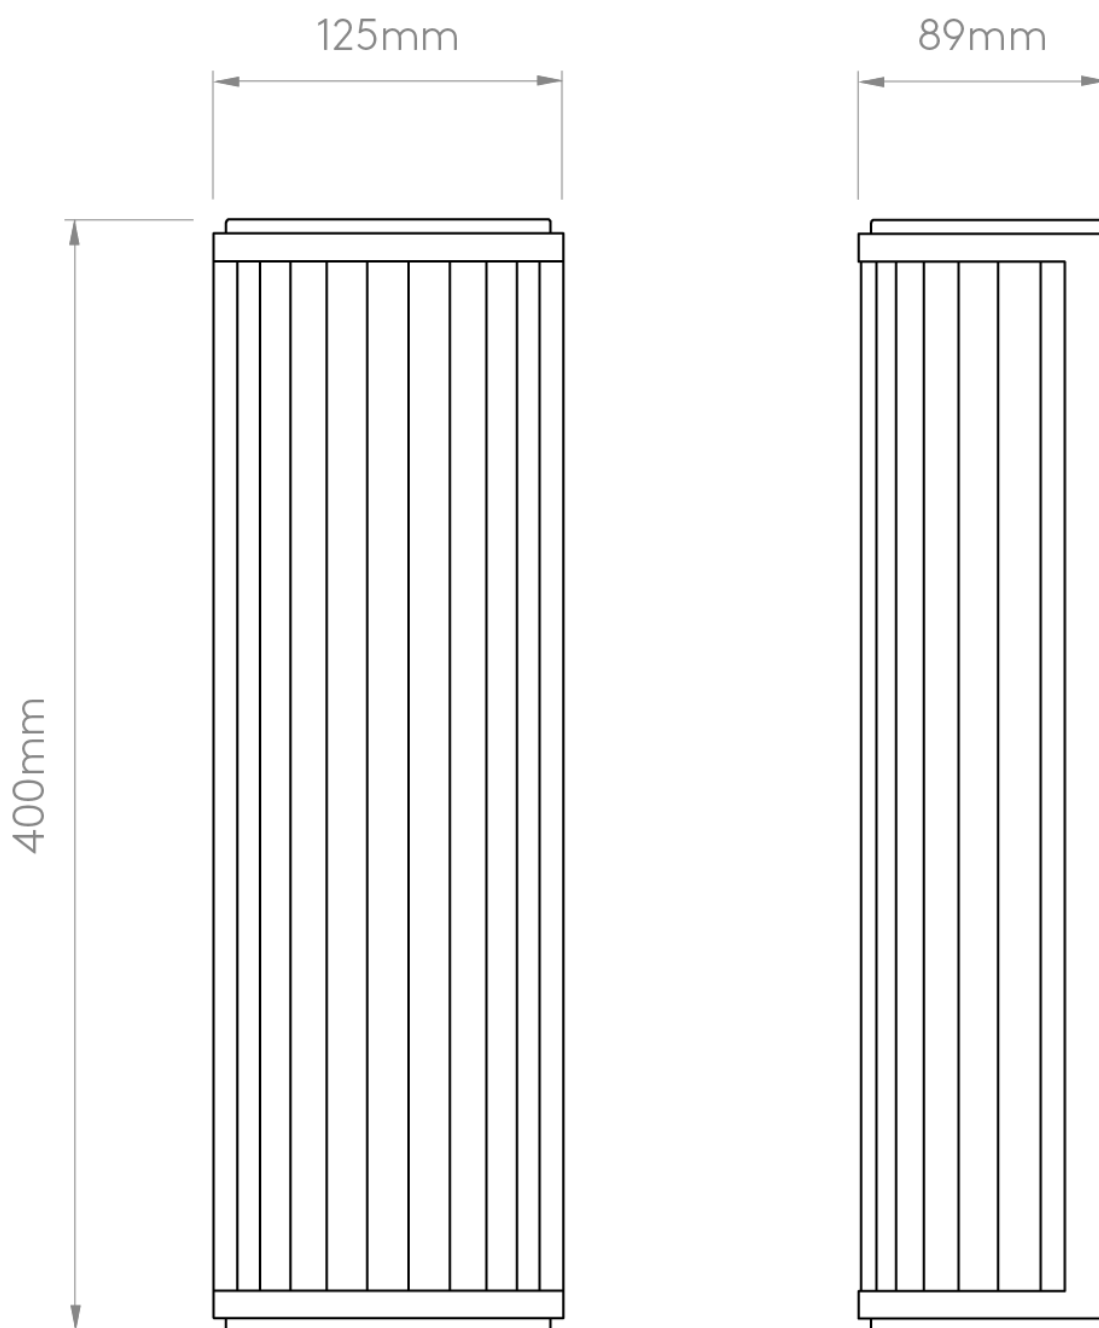

Astro Lighting - Versailles 400 Phase Dimmable 1380031 - IP44 Matt Gold Wall Light

CONTACT