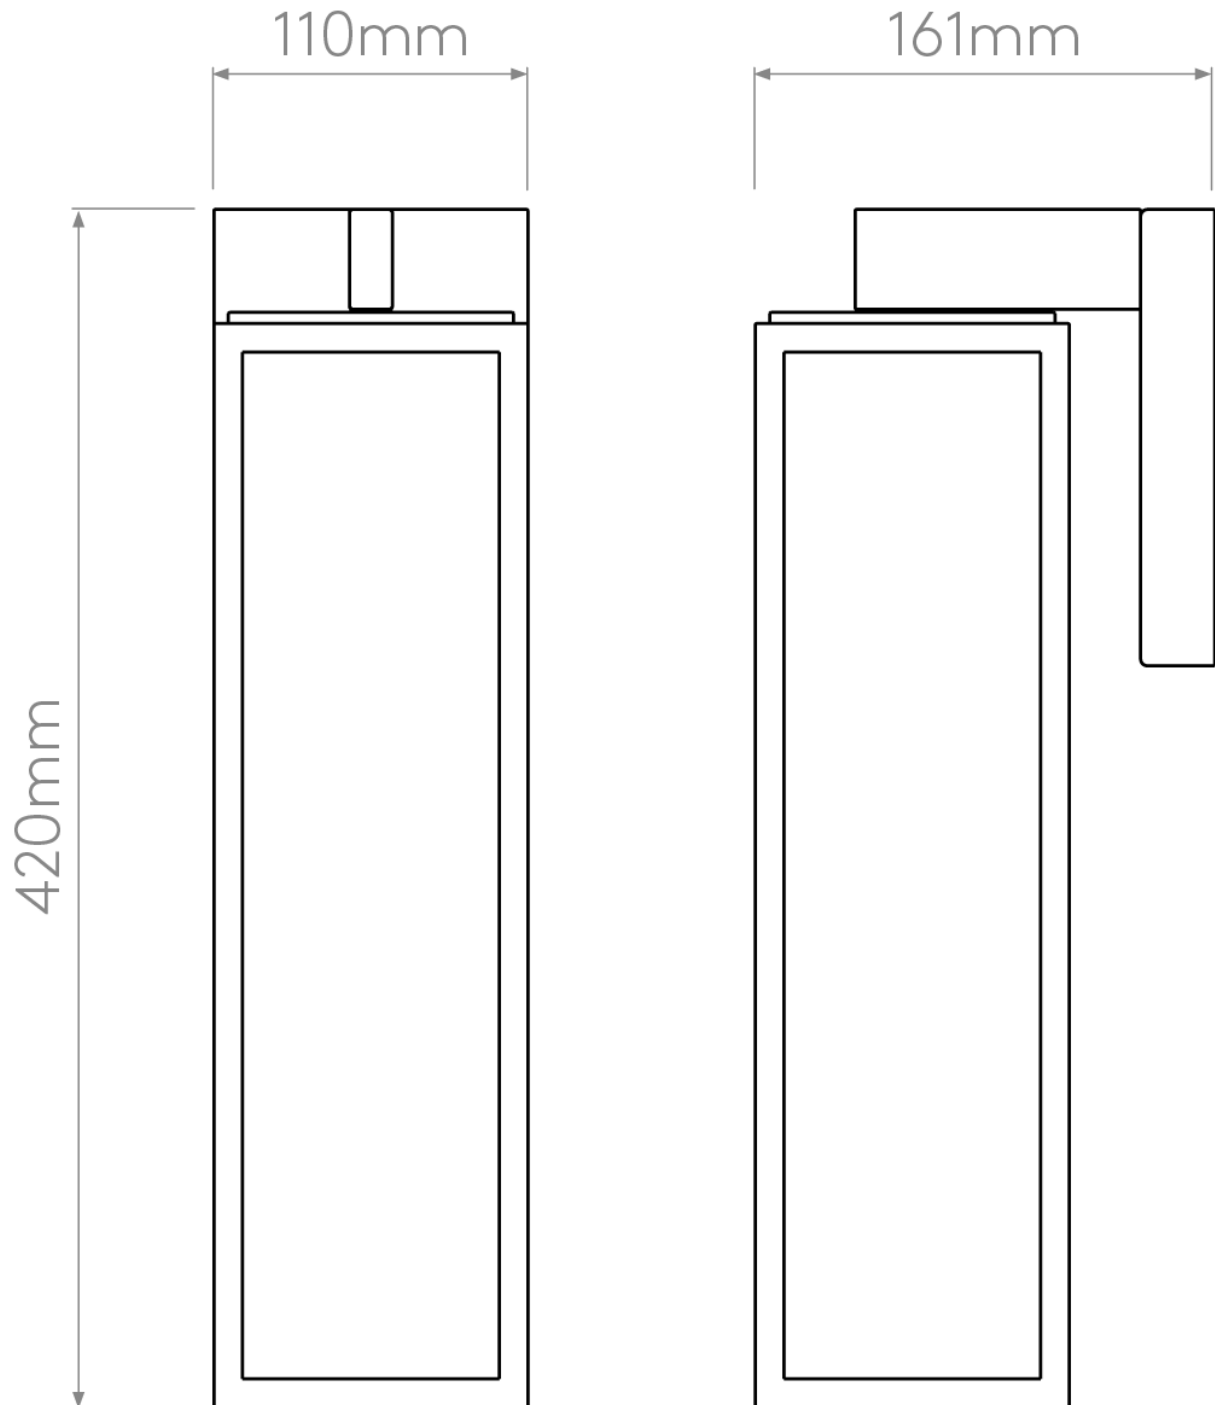

Astro Lighting - Harvard Lantern 1402011 - IP44 Textured Black Wall Light

CONTACT