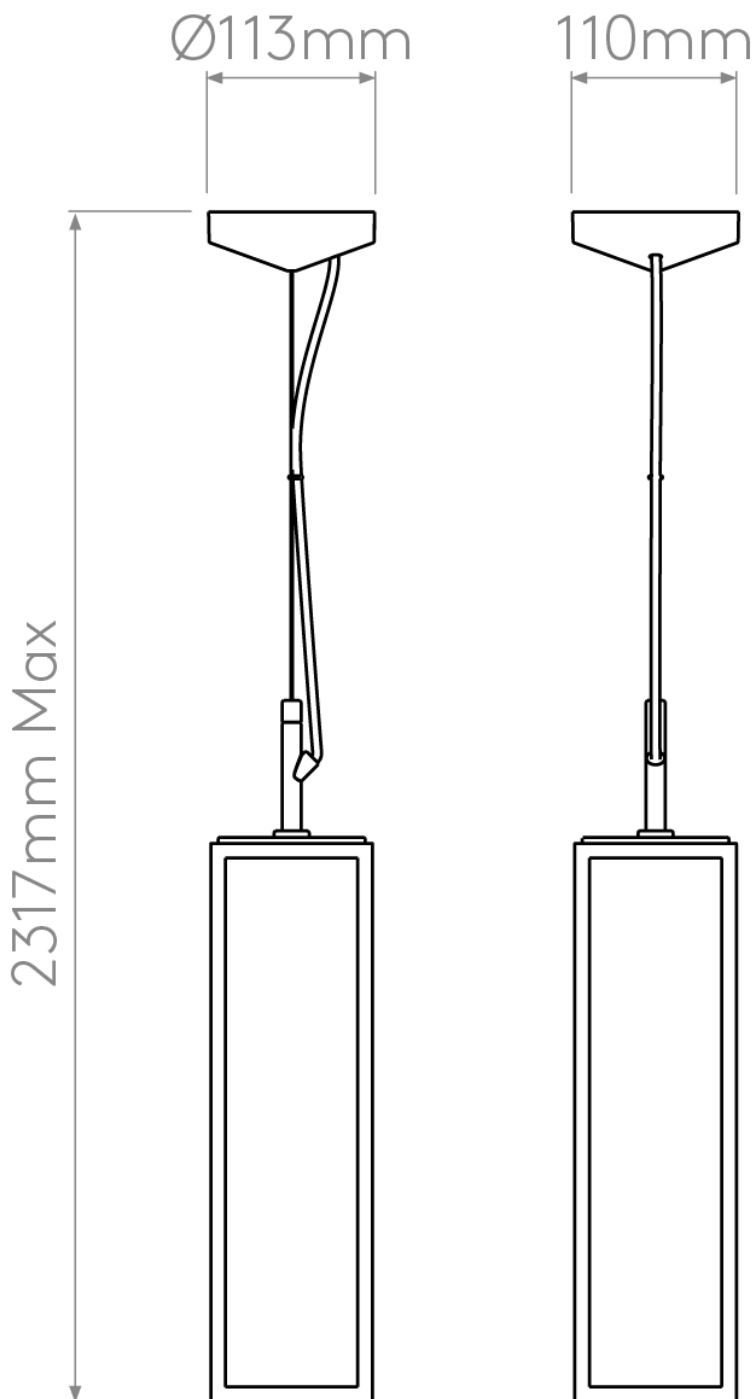

Astro Lighting - Harvard Pendant 1402013 - IP44 Textured Black Ceiling Light

Please note that some dimensions may vary slightly due to manufacturing tolerances, this includes cable entry and fixing holes