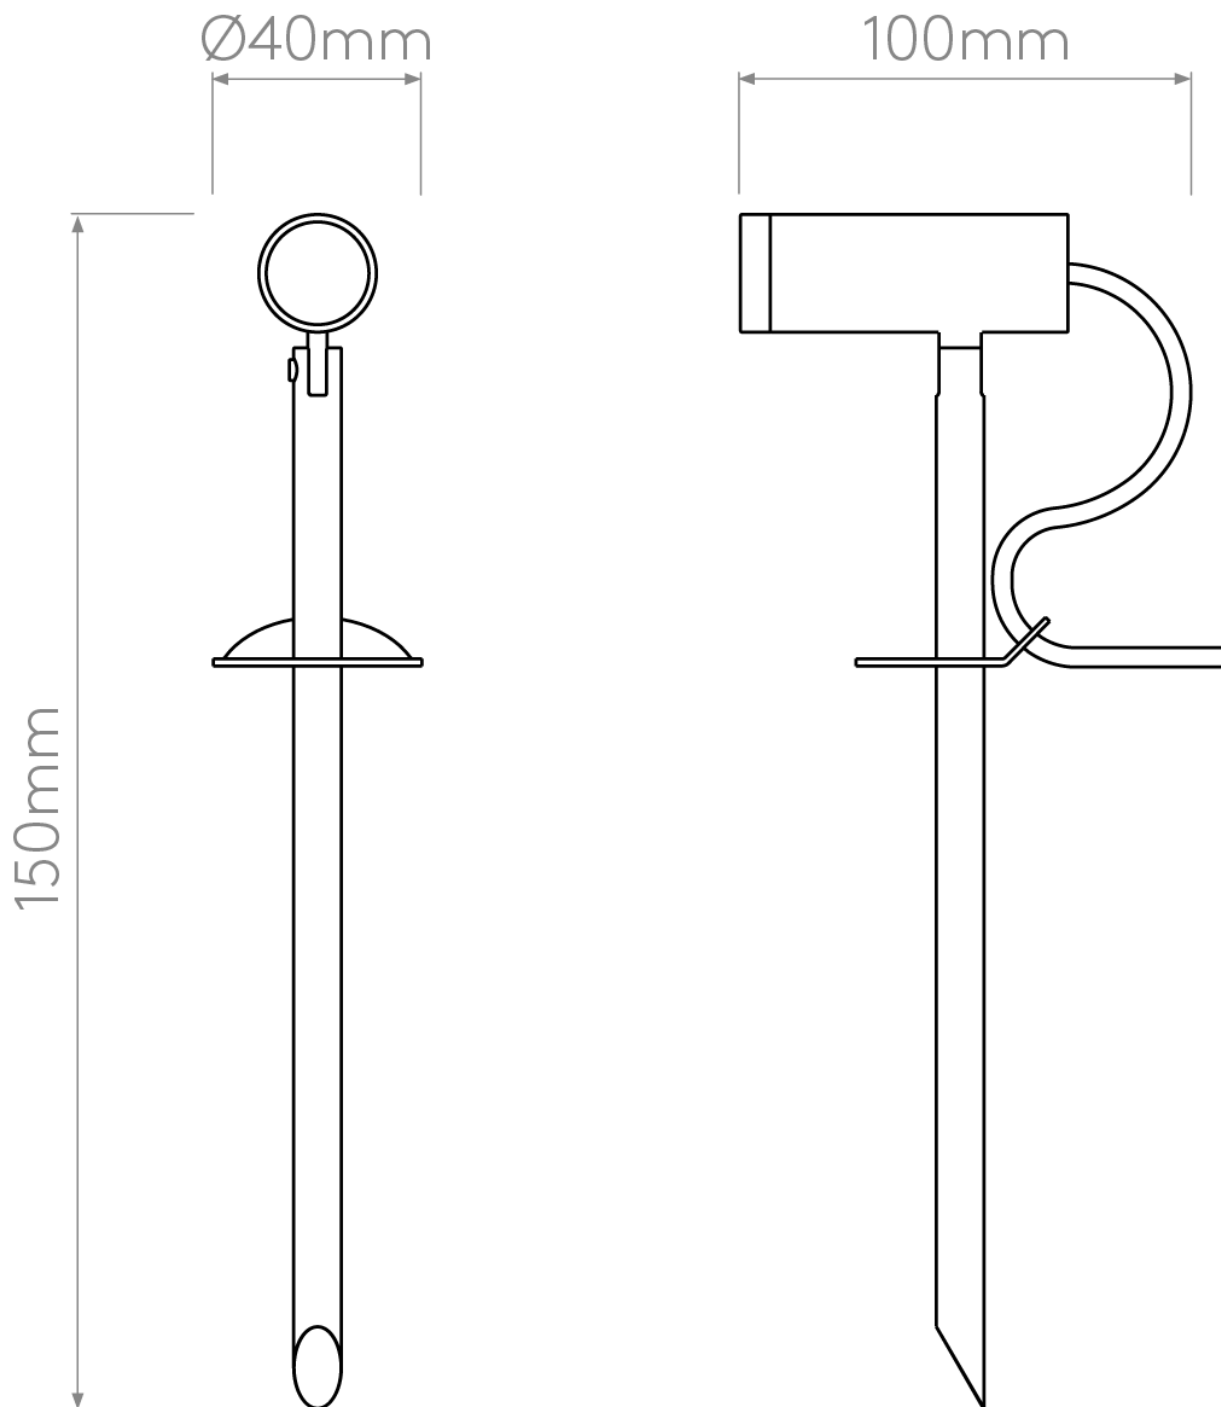

Astro Lighting - Myos 1426002 - IP65 Textured Black Spike Light

Please note that some dimensions may vary slightly due to manufacturing tolerances, this includes cable entry and fixing holes

CONTACT