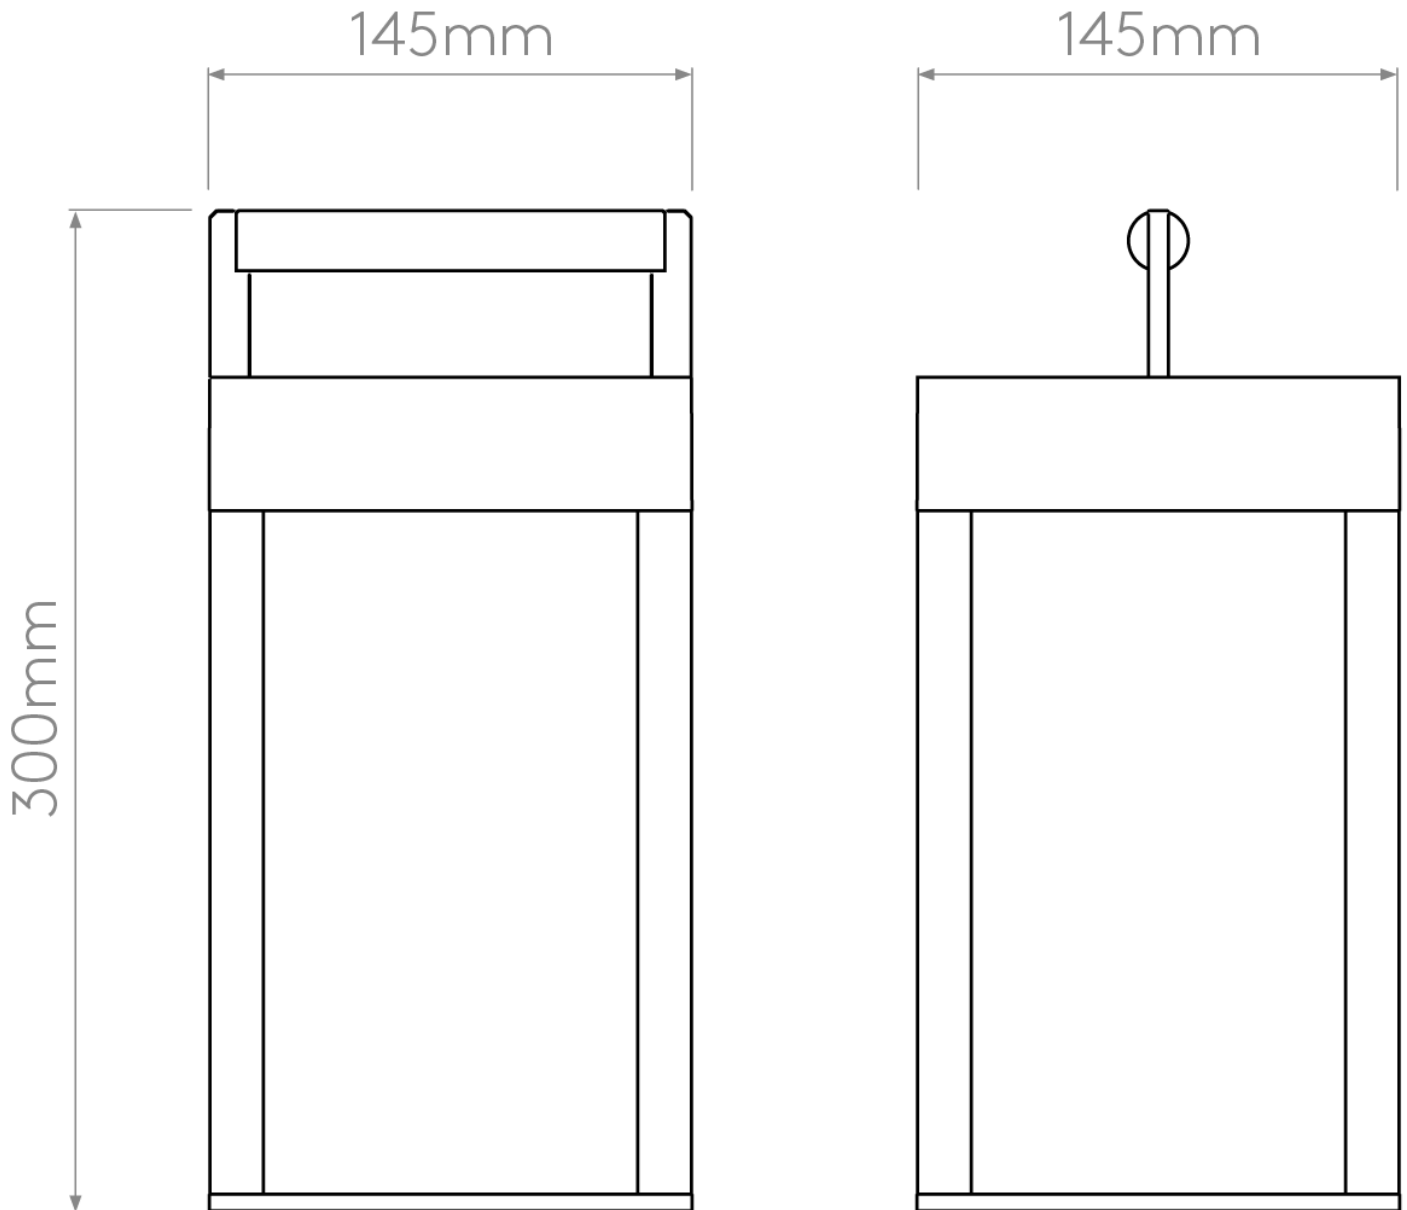

Astro Lighting - Kuro 250 1430001 - IP44 Textured Black Solar Outdoor Light

CONTACT