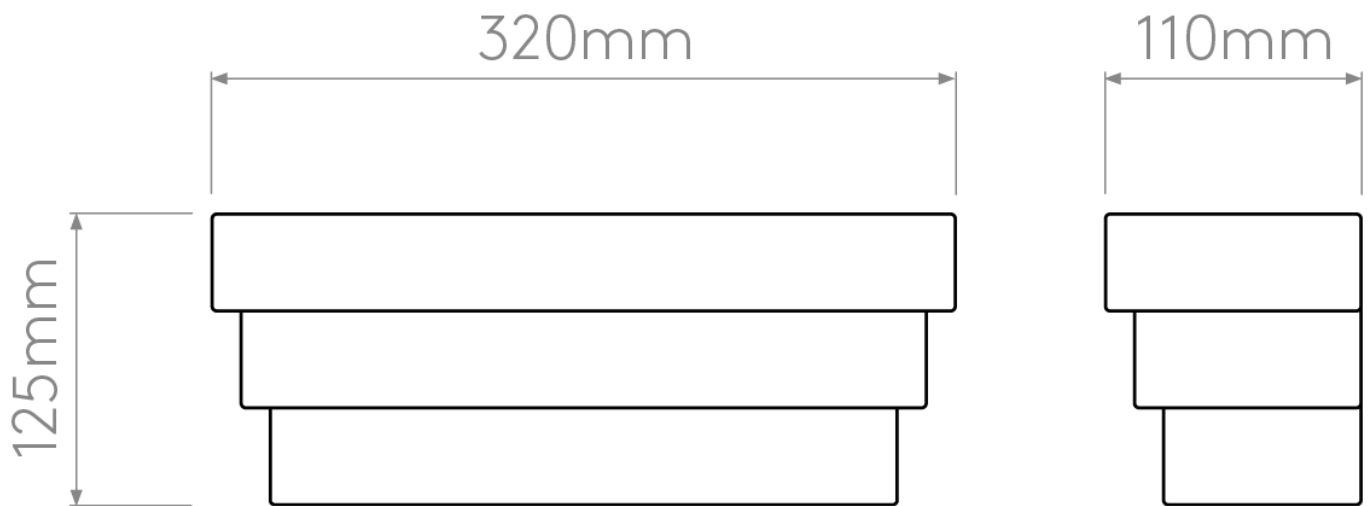

Astro Lighting - Amas 320 1431001 - White Ceramic Wall Light

CONTACT