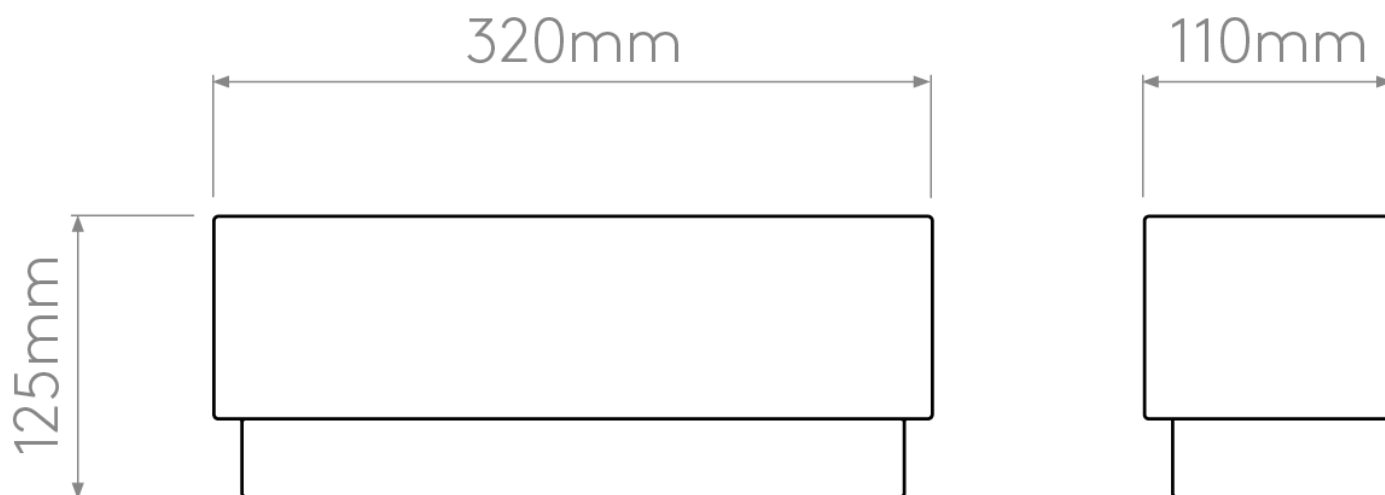

Astro Lighting - Amat 320 1432001 - White Ceramic Wall Light

CONTACT