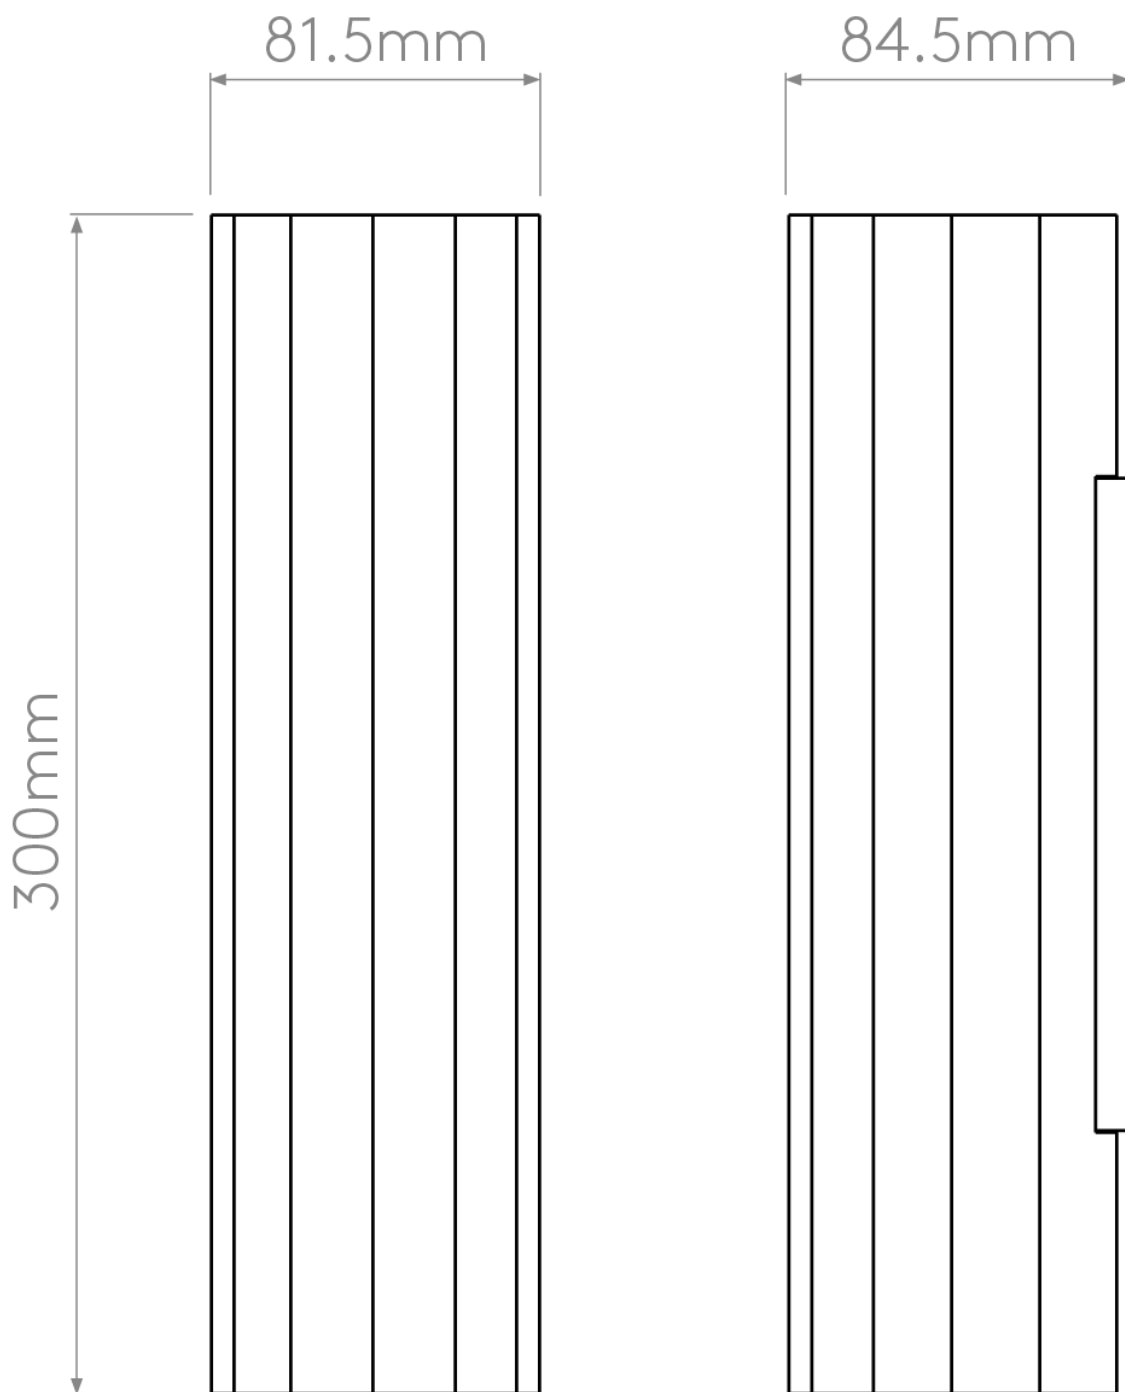

Astro Lighting - Hashira 300 1442005 - Matt Nickel Wall Light

CONTACT