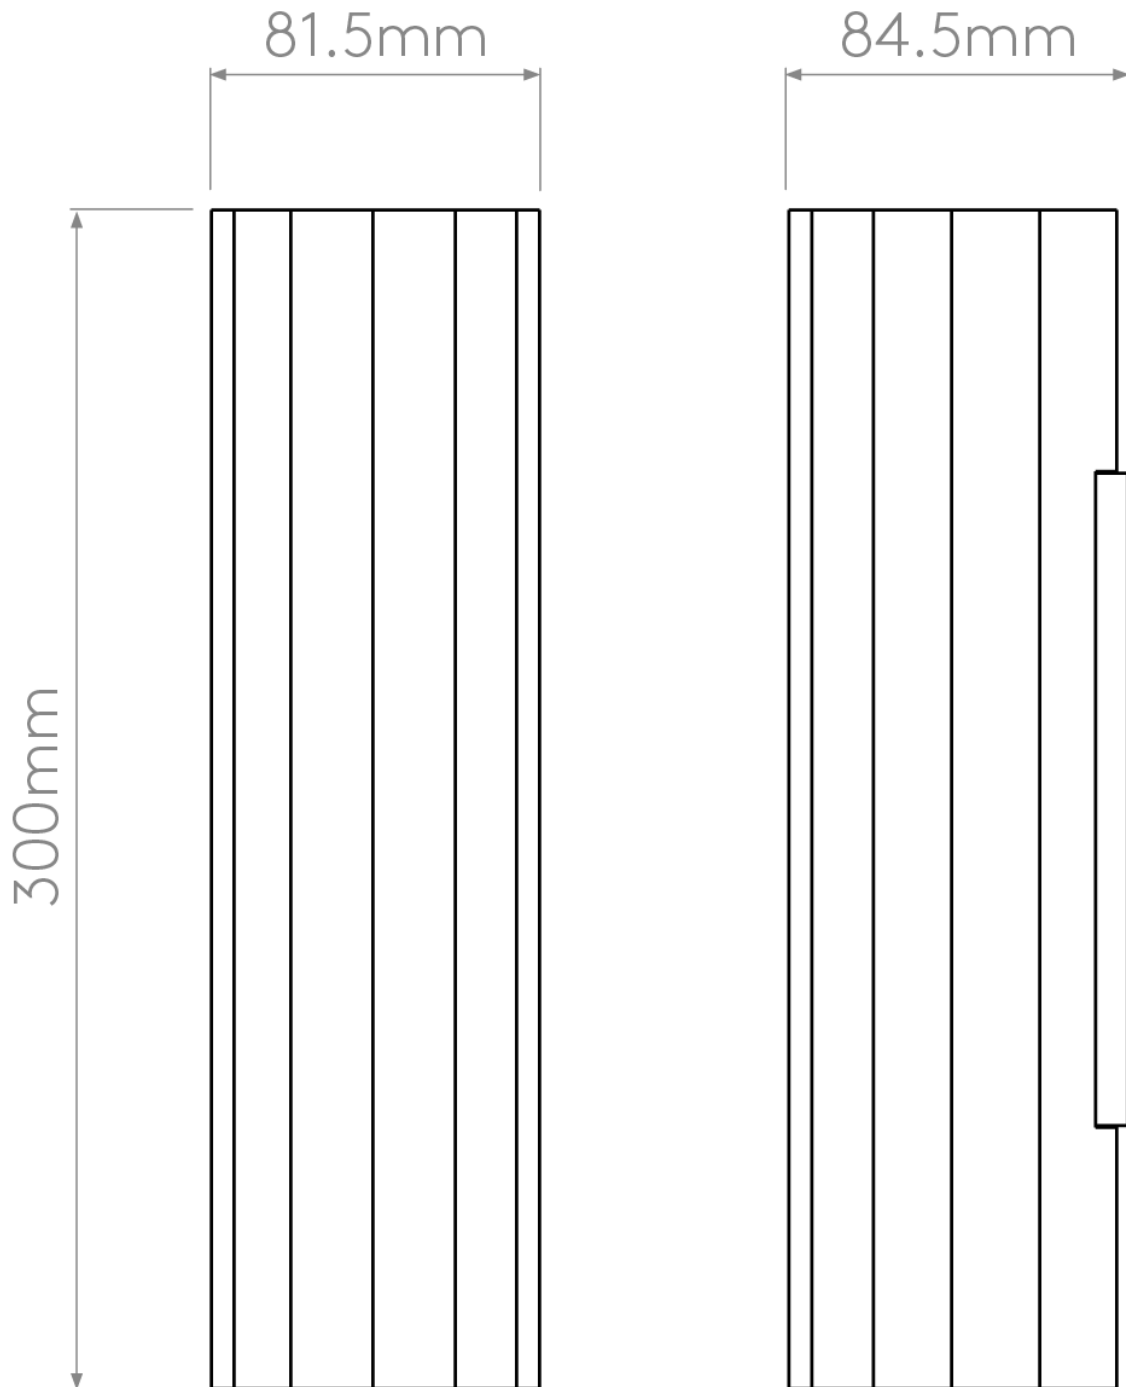

Astro Lighting - Hashira 300 1442006 - Matt Gold Wall Light

CONTACT