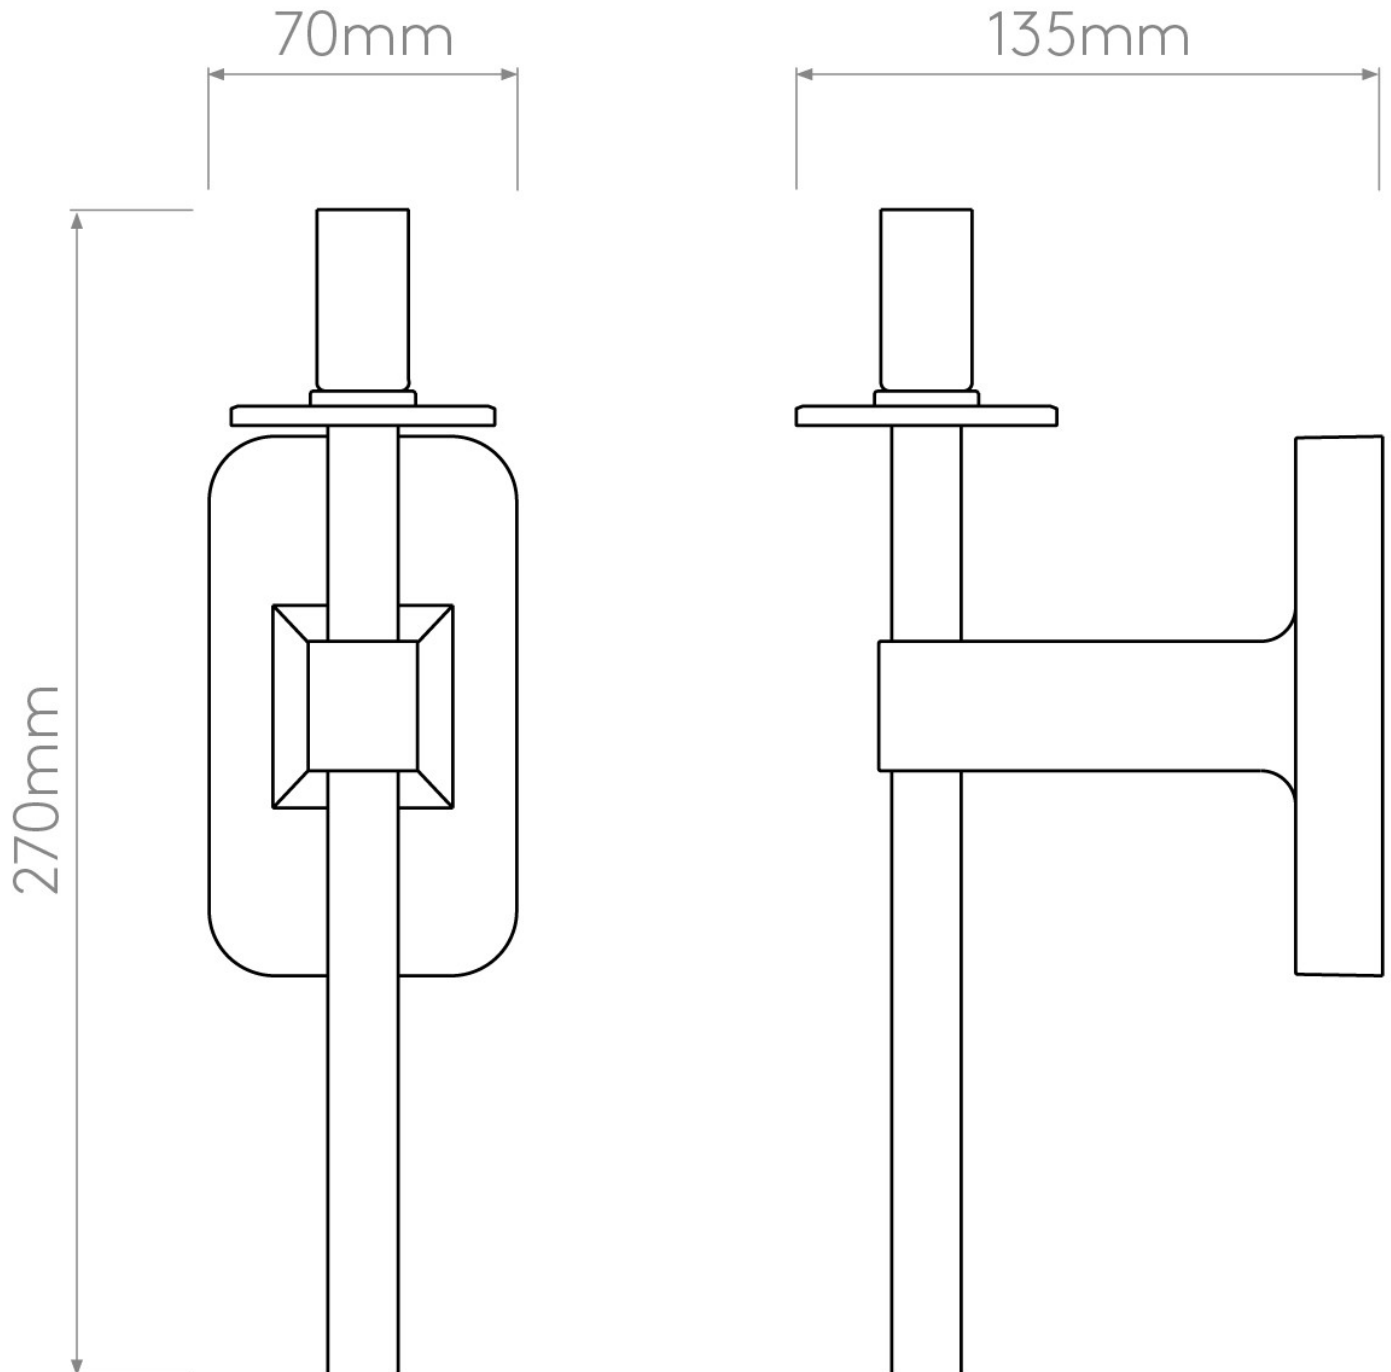

Astro Lighting - Tacoma Single 1429004 & 5036003 - IP44 Matt Black Wall Light with Clear Ribbed Glass Shade

CONTACT