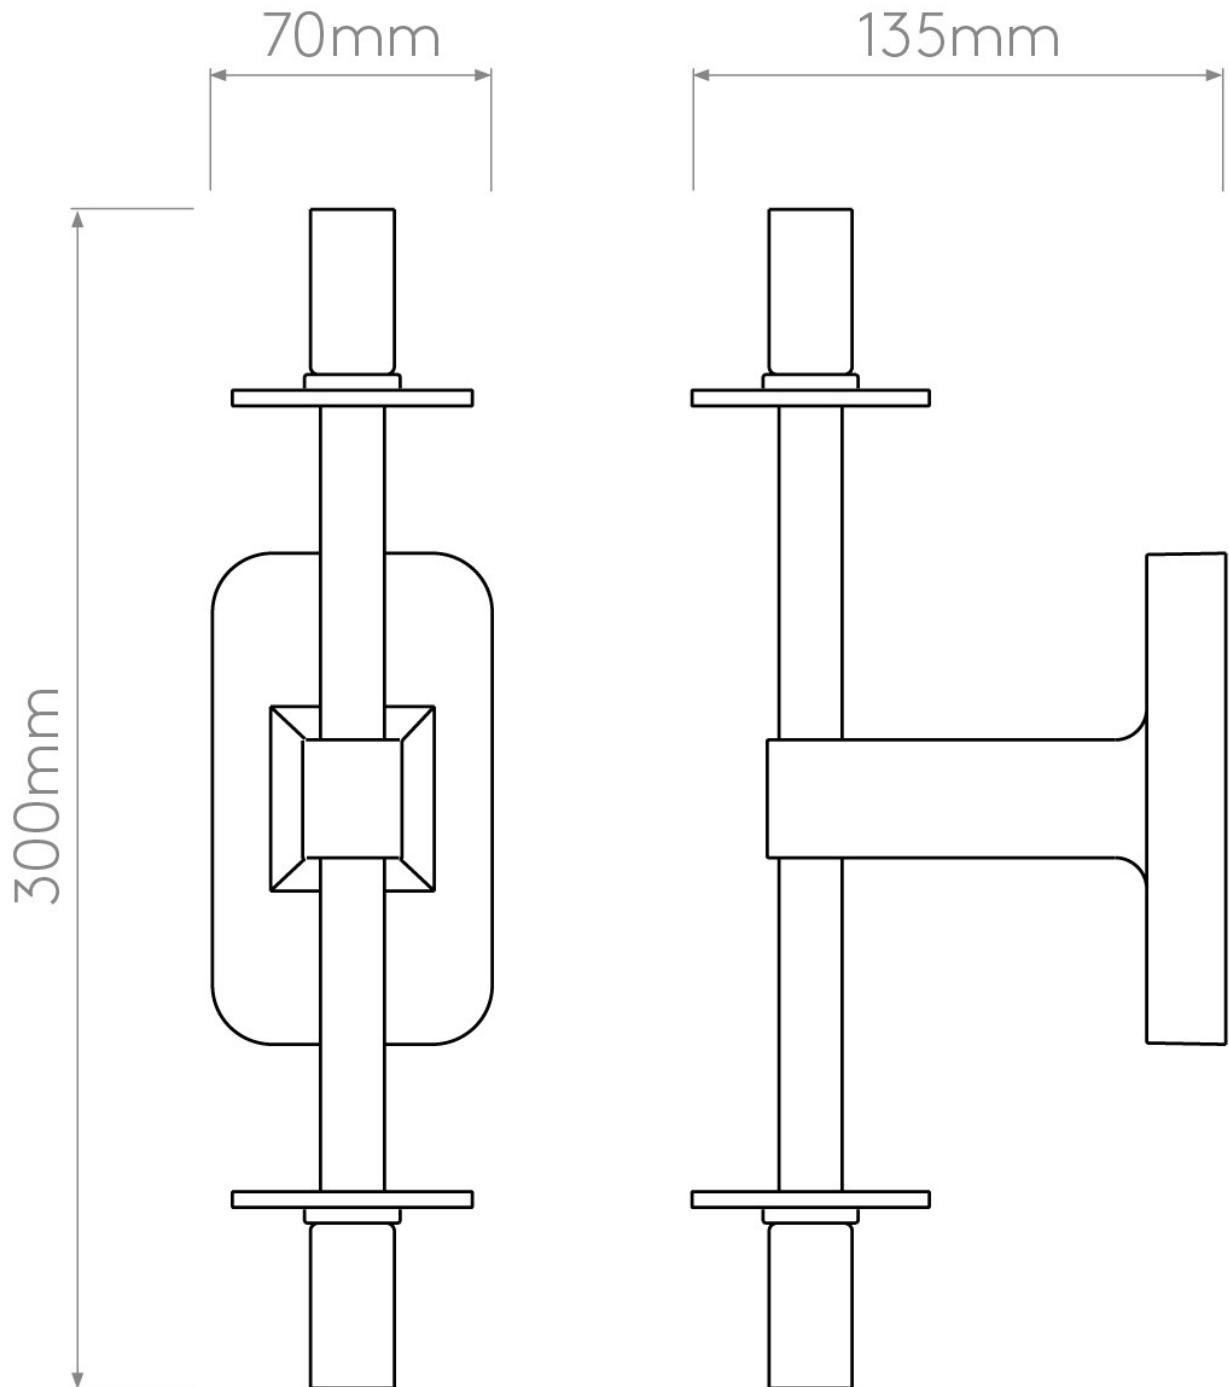

Astro Lighting - Tacoma Twin 1429005 & 5036003 - IP44 Matt Black Wall Light with Clear Ribbed Glass Shades

CONTACT