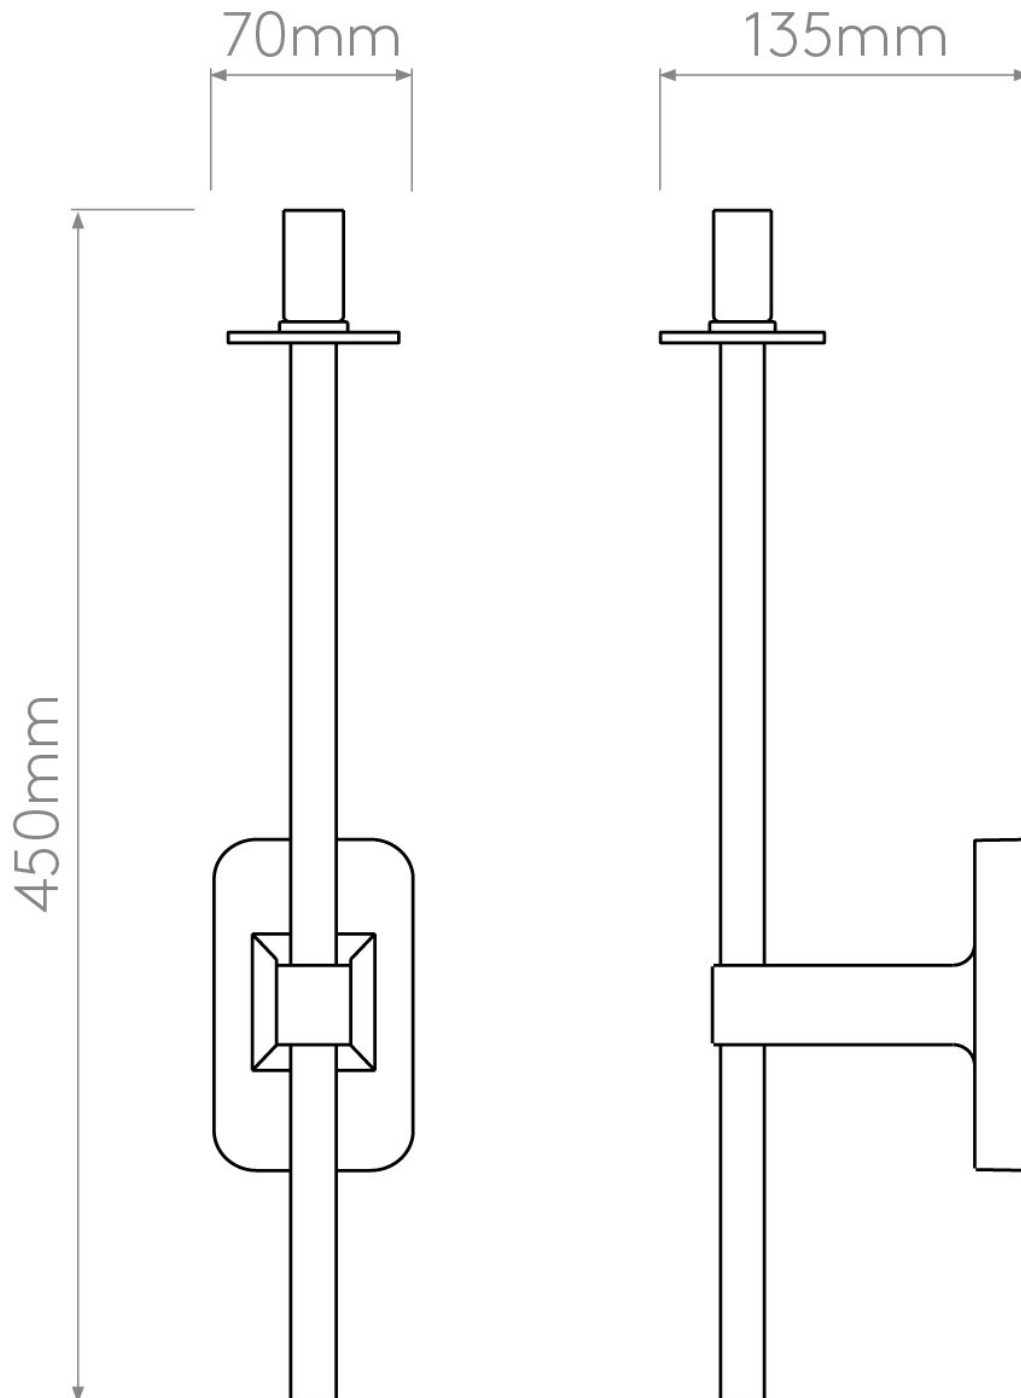

Astro Lighting - Tacoma Single Grande 1429006 & 5036003 - IP44 Matt Black Wall Light with Clear Ribbed Glass Shade