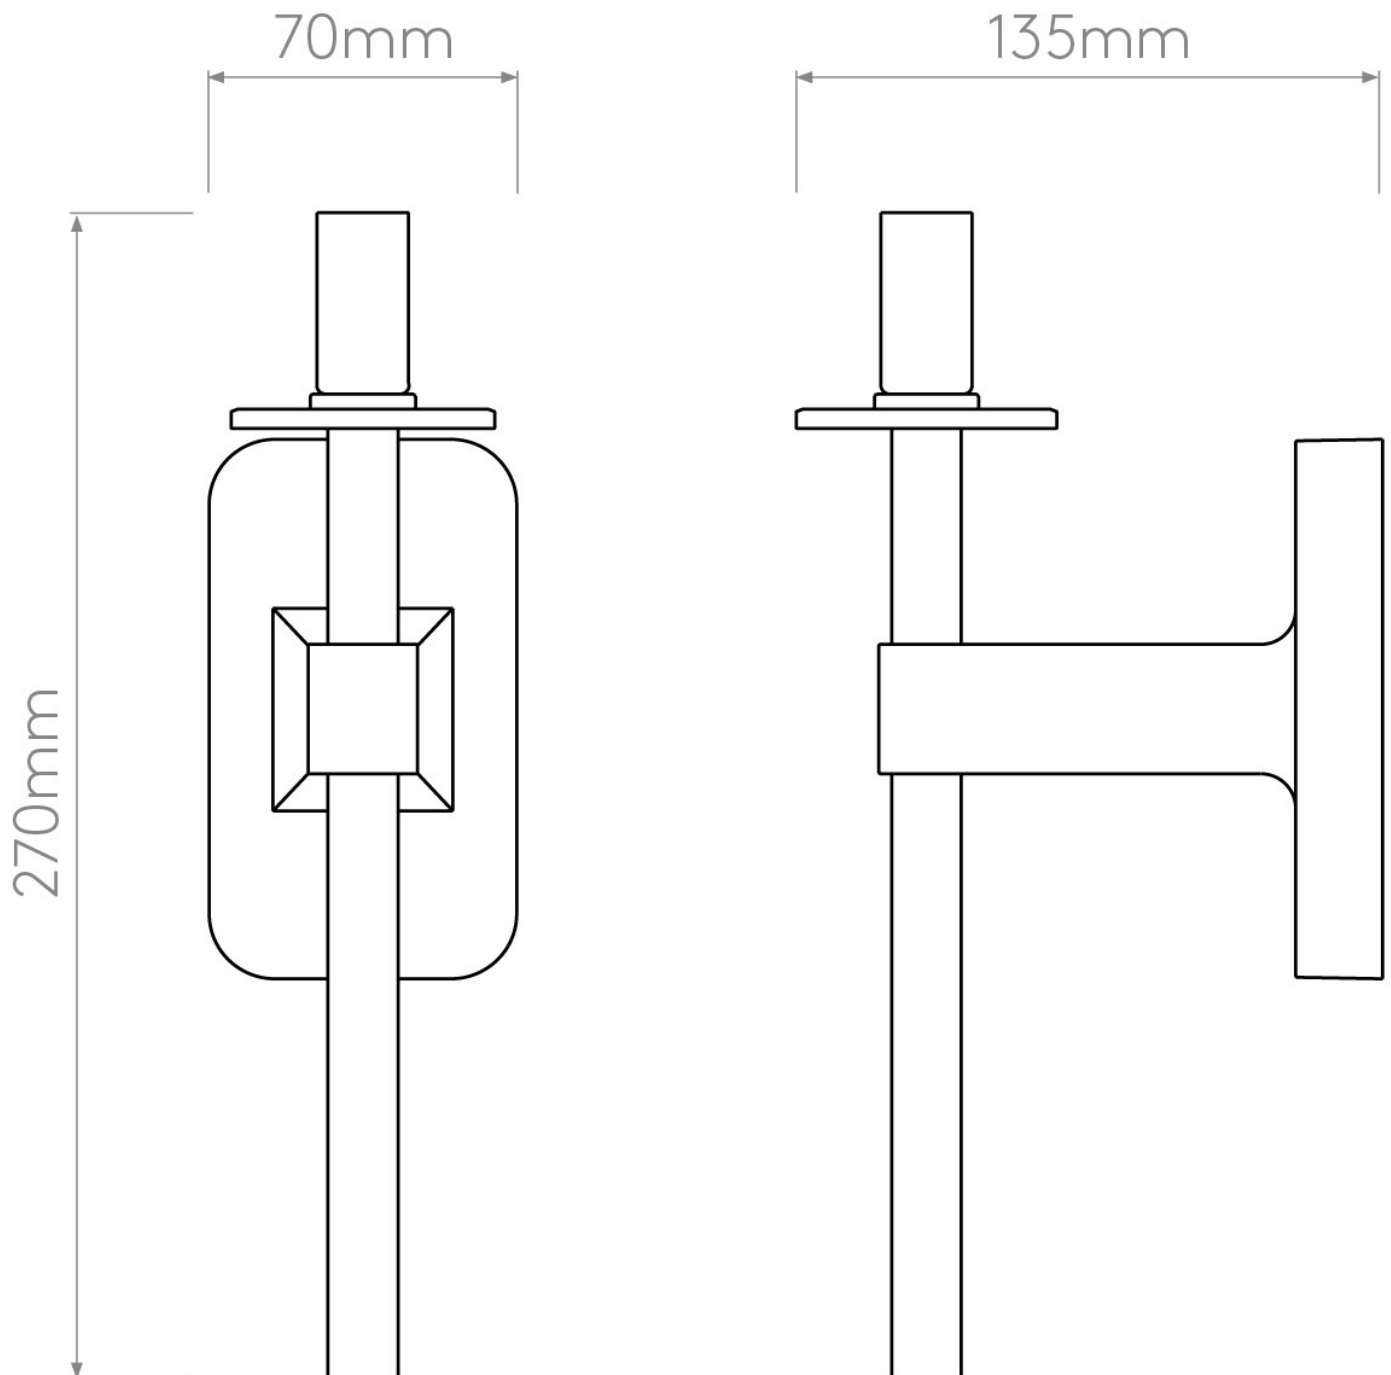

Astro Lighting - Tacoma Single 1429007 & 5036003 - IP44 Antique Brass Wall Light with Clear Ribbed Glass Shade

CONTACT