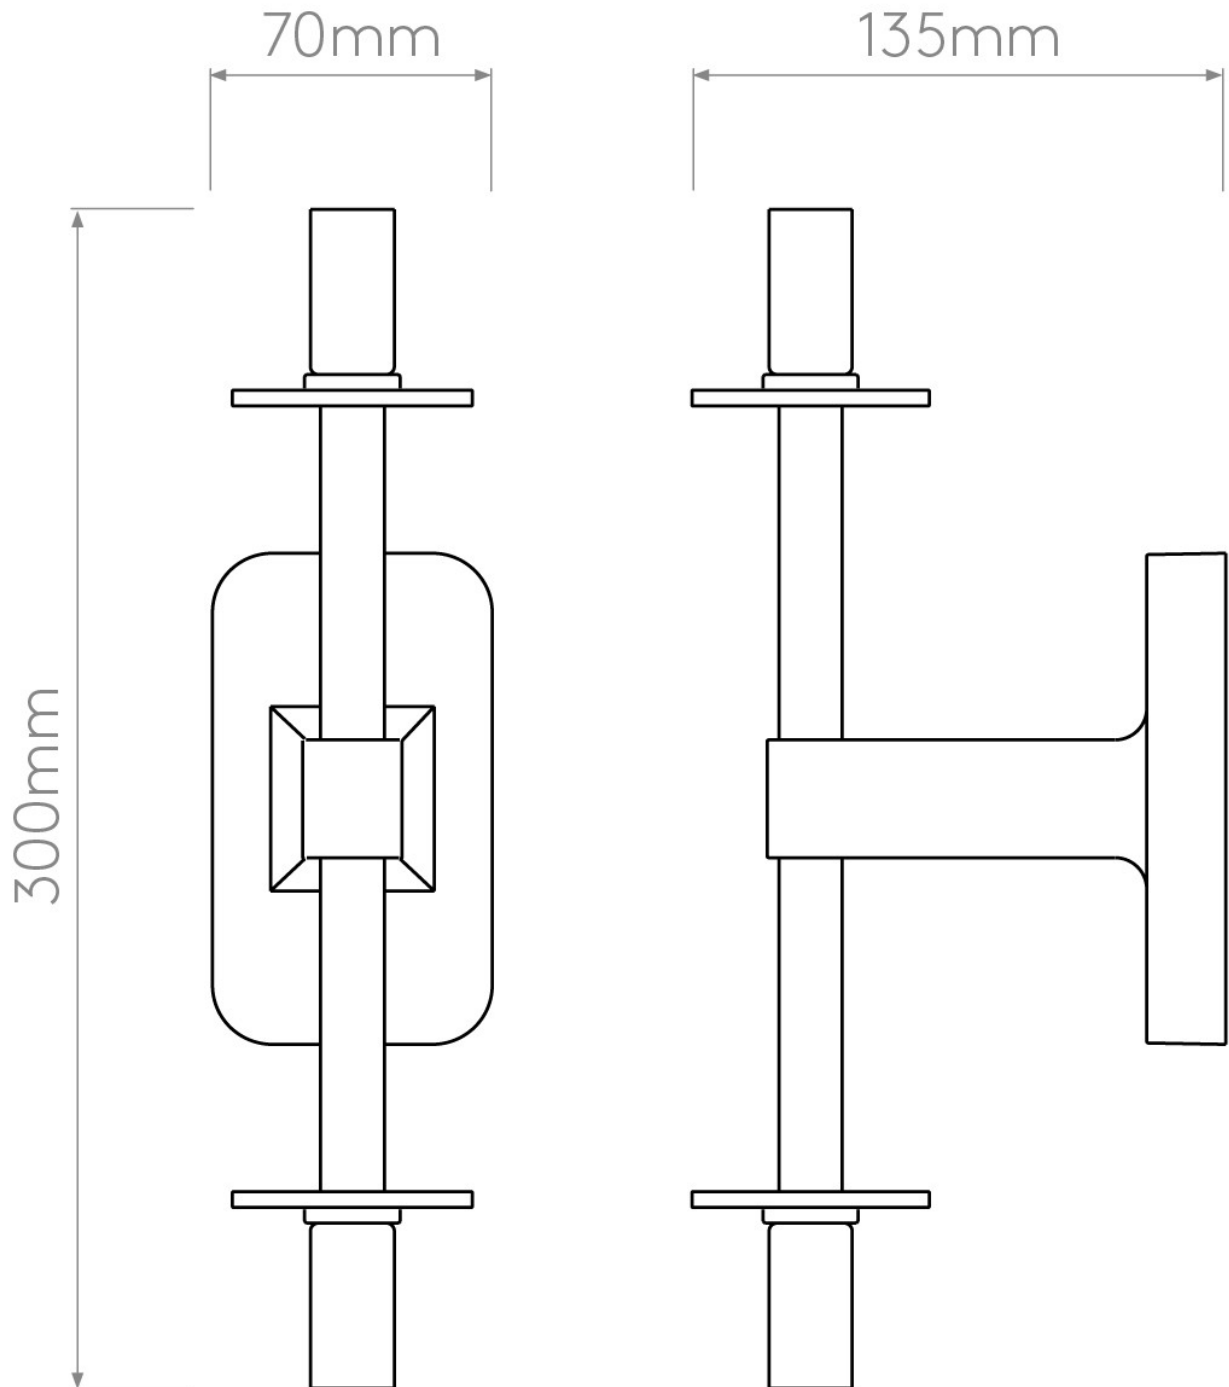

Astro Lighting - Tacoma Twin 1429008 & 5036003 - IP44 Antique Brass Wall Light with Clear Ribbed Glass Shades

CONTACT