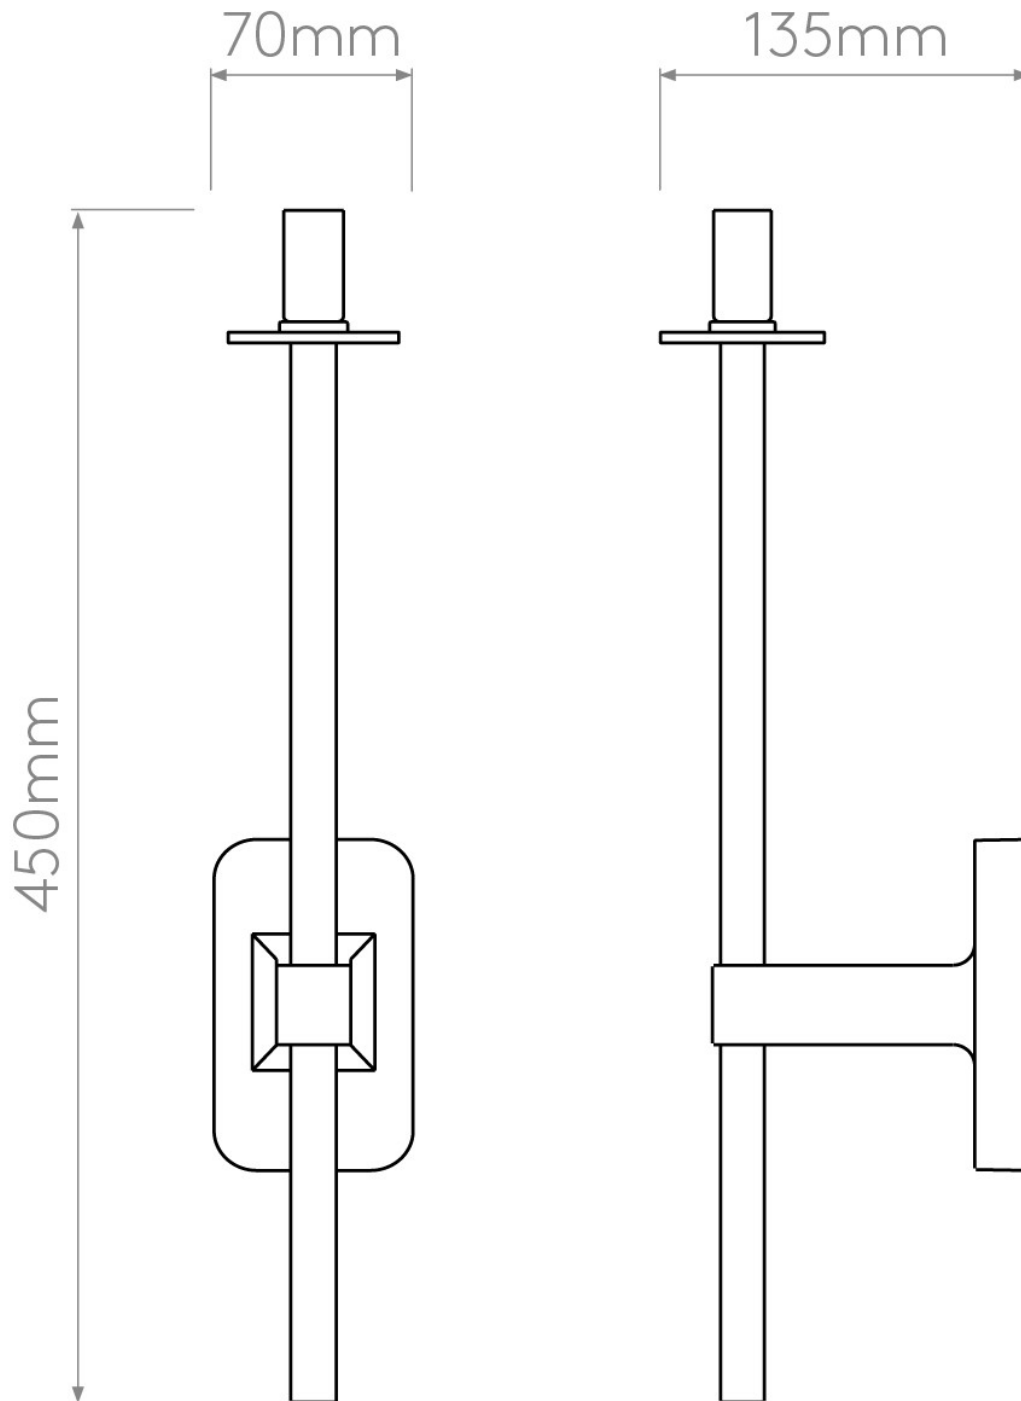

Astro Lighting - Tacoma Single Grande 1429009 & 5036003 - IP44 Antique Brass Wall Light with Clear Ribbed Glass Shade

CONTACT