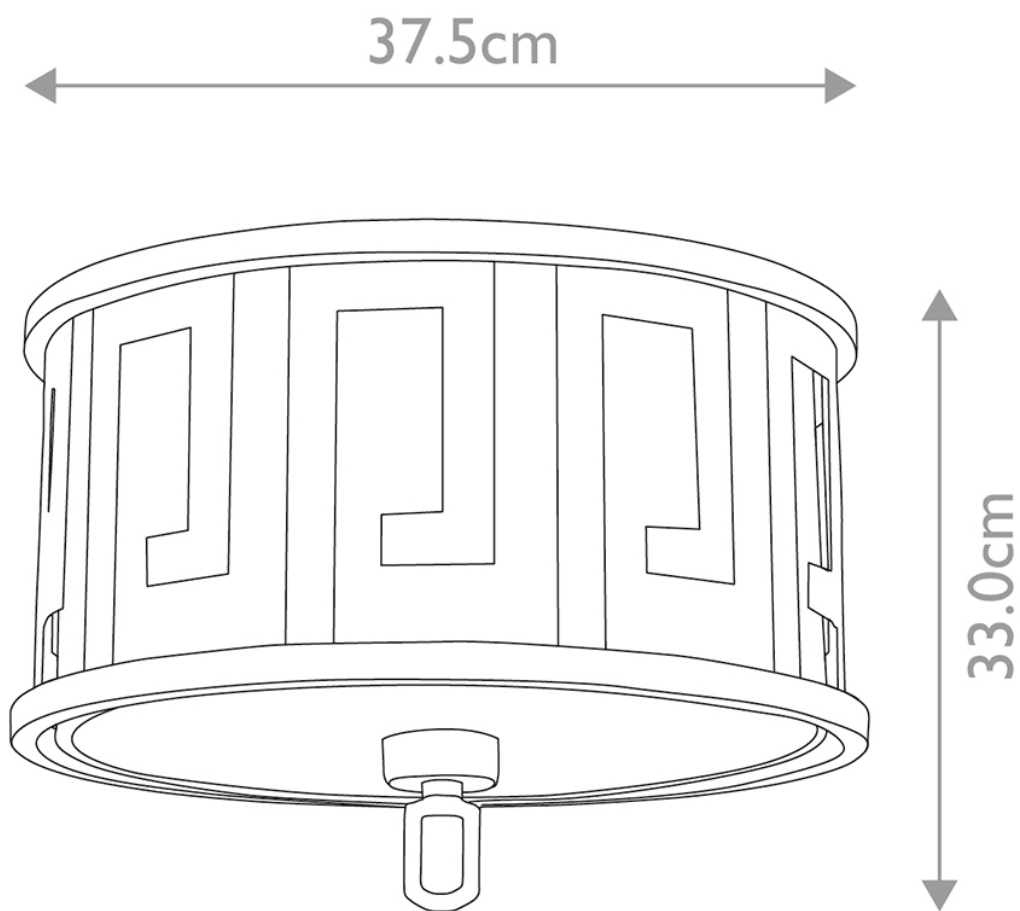

Gilded Nola

ISSUE DATE 15/12/2023

LightingOnline
GROUP

Elstead - Gilded Nola - Lemuria GN-LEMURIA-F Flush

CONTACT

www.firstchoicelighting.co.uk

info@firstchoicelighting.co.uk